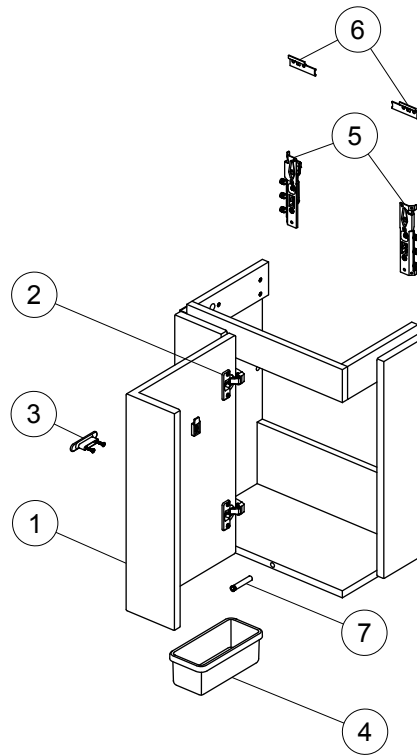

Spare parts

Guest Unit 450 LH

Item	Description	Colour/Finish	Code No.	Quantity
1	Door panel 45 WH	DK - Walnut KR - Gloss Grey KS - Elm SO - American Oak WG - Gloss White	EF302DK EF302KR EF302KS EF302SO EF302WG	1
2	Hinge standard L (Hinge and plate)		EF31367	1 + 1
3	Handle standard with screws		E6748AA	1
4	Plastic storage box		EF32167	1
5	Hanging brackets KIT 2		EF42467	Pair
6	Wall fixation KIT 2		EF30767	2
7	Soft close piston		EV61567	1