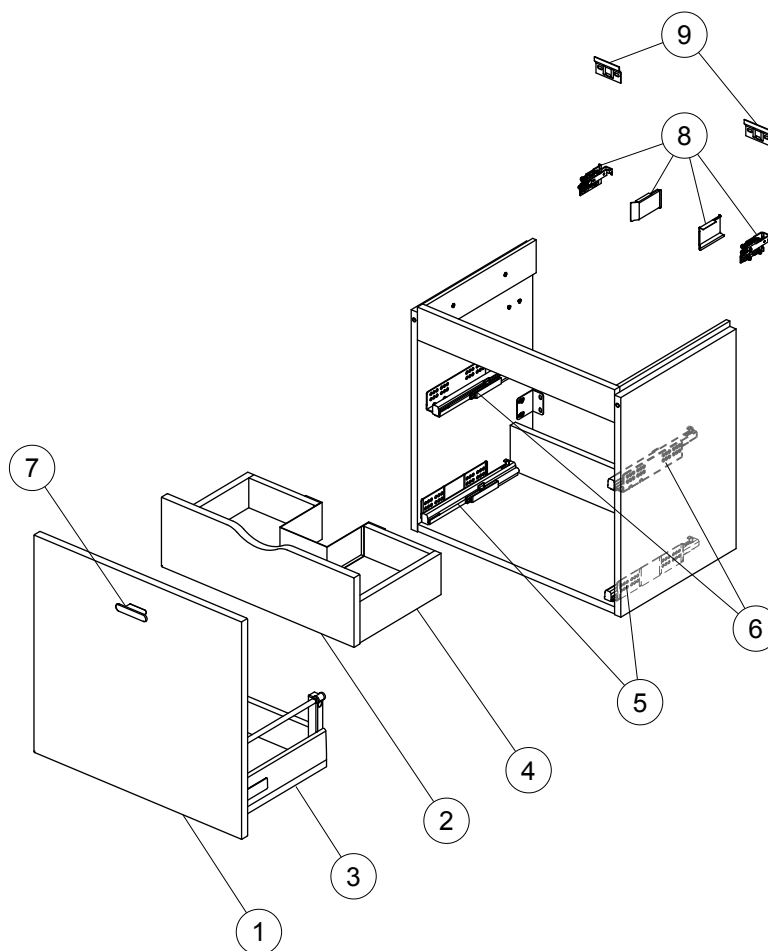

Spare parts

Basin Unit 550

Item	Description	Colour/Finish	Code No.	Quantity
1	Front panel 55 for external drawer	DK - Walnut KR - Gloss Grey KS - Elm SO - American Oak WG - Gloss White	EF416DK EF416KR EF416KS EF416SO EF416WG	1
2	Front panel 55 for internal drawer	DK - Walnut KR - Gloss Grey KS - Elm SO - American Oak WG - Gloss White	EF417DK EF417KR EF417KS EF417SO EF417WG	1
3	External drawer 55 (no front panel)	KR WG / SO DK / KS	EF412JG EF413JG EF413KP	1
4	Internal drawer 55 (no front panel)	KR WG / SO DK / KS	EF414JG EF415JG EF415KP	1
5	Hettich runner KIT external drawer		EF32067	Pair
6	Hettich runner KIT internal drawer		EV13067	Pair
7	Handle standard with screws		E6748AA	1
8	Hanging brackets KIT 1		EV85667	Pair
9	Wall fixation KIT 1		EV86067	2