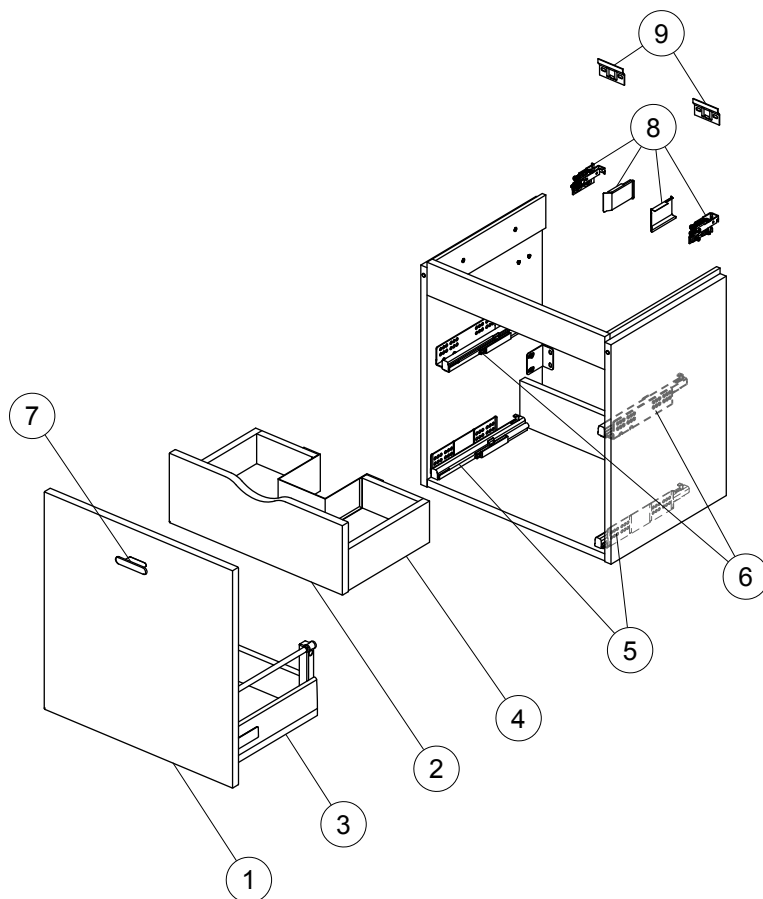

# Spare parts

## Basin Unit 500

Item	Description	Colour/Finish	Code No.	Quantity
1	Front panel 50 for external drawer	DK - Walnut KR - Gloss Grey KS - Elm SO - American Oak WG - Gloss White	EF418DK EF418KR EF418KS EF418SO EF418WG	1
2	Front panel 50 for internal drawer	DK - Walnut KR - Gloss Grey KS - Elm SO - American Oak WG - Gloss White	EF419DK EF419KR EF419KS EF419SO EF419WG	1
3	External drawer 50 (no front panel)	KR WG / SO DK / KS	EF420JG EF421JG EF421KP	1
4	Internal drawer 50 (no front panel)	KR WG / SO DK / KS	EF422JG EF423JG EF423KP	1
5	Hettich runner KIT external drawer		EF32067	Pair
6	Hettich runner KIT internal drawer		EV13067	Pair
7	Handle standard with screws		E6748AA	1
8	Hanging brackets KIT 1		EV85667	Pair
9	Wall fixation KIT 1		EV86067	2