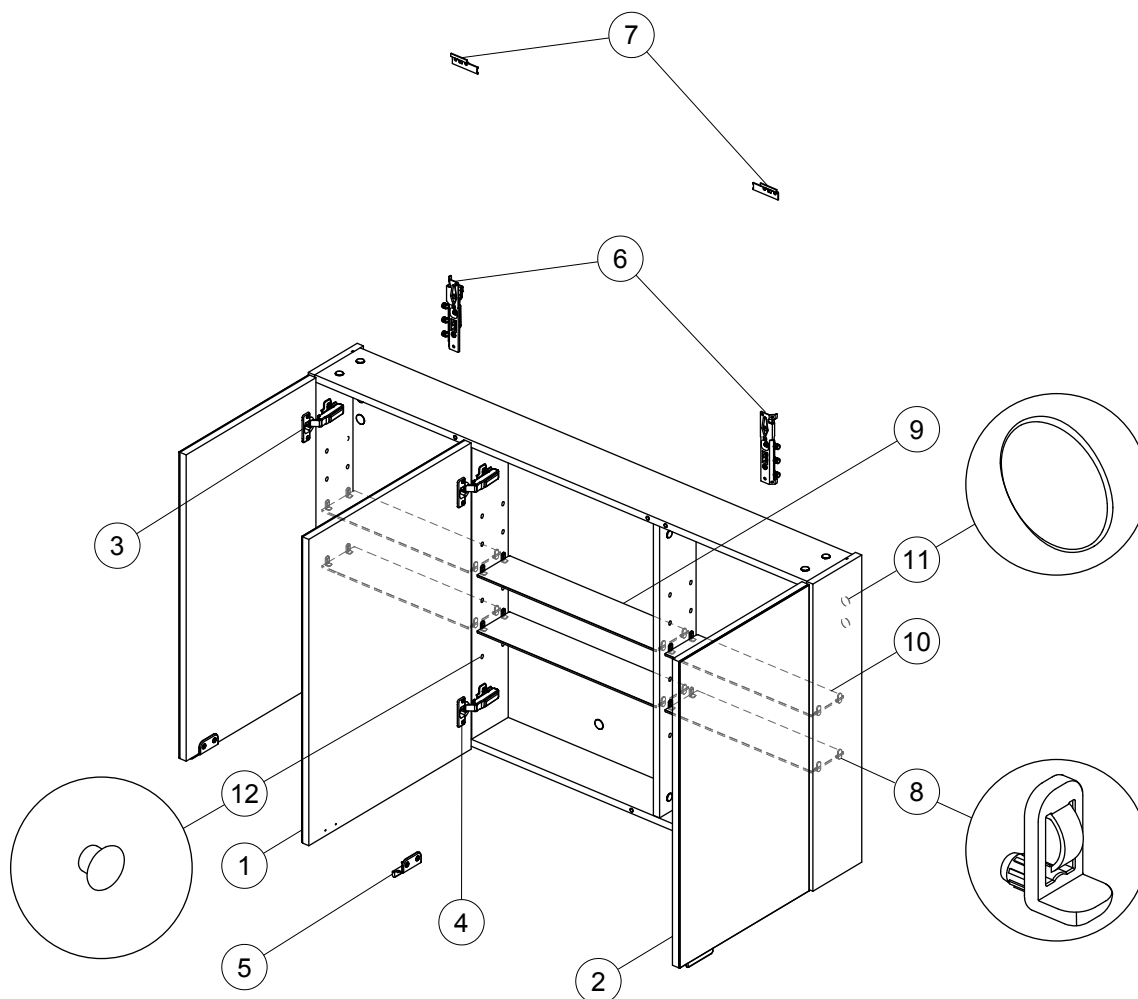

Spare parts

Mirror Cabinet 1300

E0324

E0336

Item	Description	Colour/Finish	Code No.	Quantity
1	Complete mirror door 50 *	KP - Inox WG - Gloss White	EF311KP EF311WG	1
2	Complete side mirror door 60 *	KP - Inox WG - Gloss White	EF312KP EF312WG	1
3	Hinge soft close standard (Hinge and plate) Side door		EV60067	1 + 1
	Hinge soft close Hettich (Hinge and plate) Side door	Full overlay	EF63867	1 + 1
4	Hinge soft close Hettich (Hinge and plate) Mid door	Half overlay	EF72467	1 + 1
5	Wall handle with screws		E6749AA	1
6	Hanging brackets KIT 2		EF42467	Pair
7	Wall fixation KIT 2		EF30767	2
8	Shelf support KIT		EF31867	4
9	Glass shelf 100 x 462 single		EF37867	1
10	Glass shelf 100 x 378 single		EF38467	1
11	Metalic cover caps		EV61267	4
12	Hole cover caps 5mm	White Oak Walnut Gloss Grey	EV61667 EV61367 EV61467 EV86167	20

* When replacing the Door panel - hinges must also be ordered