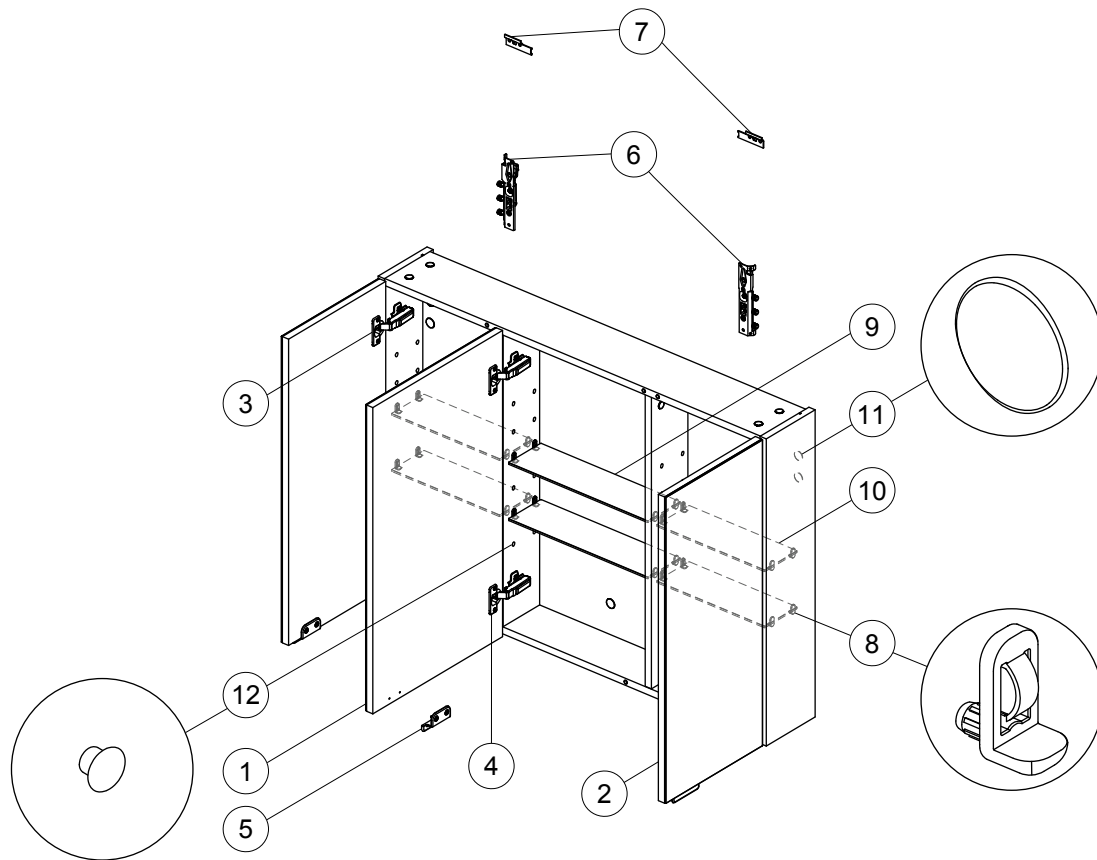

Spare parts

Mirror Cabinet 1000

E0323

E0335

Item	Description	Colour/Finish	Code No.	Quantity
1	Complete mirror door 60 *	KP - Inox WG - Gloss White	EF312KP EF312WG	1
2	Complete side mirror door 100 *	KP - Inox WG - Gloss White	EF382KP EF382WG	1
3	Hinge soft close standard (Hinge and plate) Side door		EV60067	1 + 1
	Hinge soft close Hettich (Hinge and plate) Side door	Full overlay	EF63867	1 + 1
4	Hinge soft close Hettich (Hinge and plate) Mid door	Half overlay	EF72467	1 + 1
5	Wall handle with screws		E6749AA	1
6	Hanging brackets KIT 2		EF42467	Pair
7	Wall fixation KIT 2		EF30767	2
8	Shelf support KIT		EF31867	4
9	Glass shelf 360 x 100 single		EF37967	1
10	Glass shelf 278 x 100 single		EF38367	1
11	Metalic cover caps		EV61267	4
12	Hole cover caps 5mm	White Oak Walnut Gloss Grey	EV61667 EV61367 EV61467 EV86167	20

* When replacing the Door panel - hinges must also be ordered