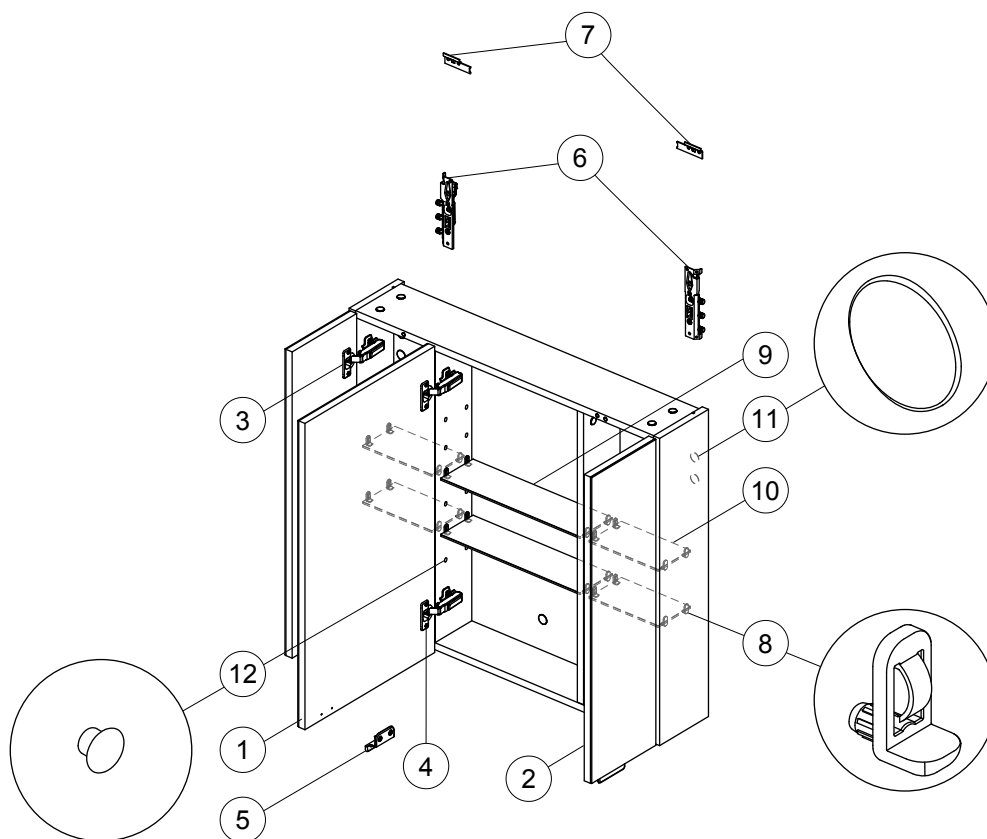

# Spare parts

## Mirror Cabinet 800

E0322

E0334

Item	Description	Colour/Finish	Code No.	Quantity
1	Complete mirror door 60 *	KP - Inox WG - Gloss White	EF312KP EF312WG	1
2	Complete side mirror door 60 *	KP - Inox WG - Gloss White	EF310KP EF310WG	1
3	Hinge soft close standard (Hinge and plate) Side door		EV60067	1 + 1
	Hinge soft close Hettich (Hinge and plate) Side door	Full overlay	EF63867	1 + 1
4	Hinge soft close Hettich (Hinge and plate) Mid door	Half overlay	EF72467	1 + 1
5	Wall handle with screws		E6749AA	1
6	Hanging brackets KIT 2		EF42467	Pair
7	Wall fixation KIT 2		EF30767	2
8	Shelf support KIT		EF31867	4
9	Glass shelf 360 x 100 single		EF37967	1
10	Glass shelf 178 x 100 single		EF38067	1
11	Metalic cover caps		EV61267	4
12	Hole cover caps 5mm	White Oak Walnut Gloss Grey	EV61667 EV61367 EV61467 EV86167	20