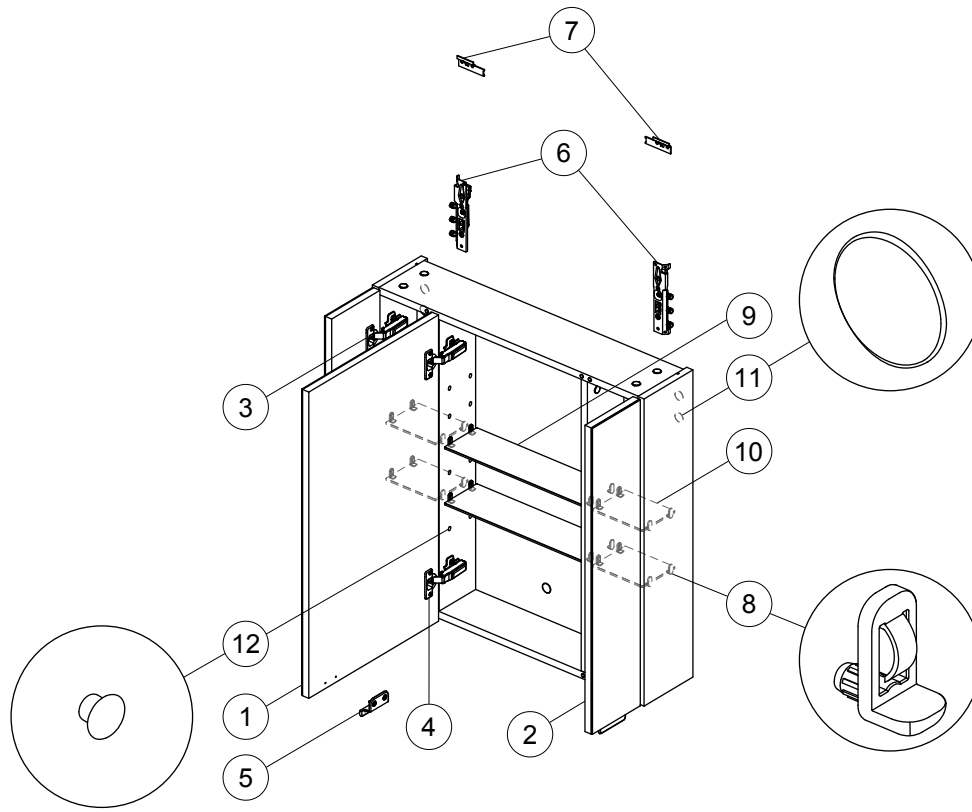

Spare parts

Mirror Cabinet 700

E0321

E0333

Item	Description	Colour/Finish	Code No.	Quantity
1	Complete mirror door 60 *	KP - Inox WG - Gloss White	EF312KP EF312WG	1
2	Complete side mirror door 70 *	KP - Inox WG - Gloss White	EF425KP EF425WG	1
3	Hinge soft close standard (Hinge and plate) Side door		EV60067	1 + 1
	Hinge soft close Hettich (Hinge and plate) Side door	Full overlay	EF63867	1 + 1
4	Hinge soft close Hettich (Hinge and plate) Mid door	Half overlay	EF72467	1 + 1
5	Wall handle with screws		E6749AA	1
6	Hanging brackets KIT 2		EF42467	Pair
7	Wall fixation KIT 2		EF30767	2
8	Shelf support KIT		EF31867	4
9	Glass shelf 360 x 100 single		EF37967	1
10	Glass shelf 129 x 100 single		EF38167	1
11	Metalic cover caps		EV61267	4
12	Hole cover caps 5mm	White Oak Walnut Gloss Grey	EV61667 EV61367 EV61467 EV86167	20

* When replacing the Door panel - hinges must also be ordered