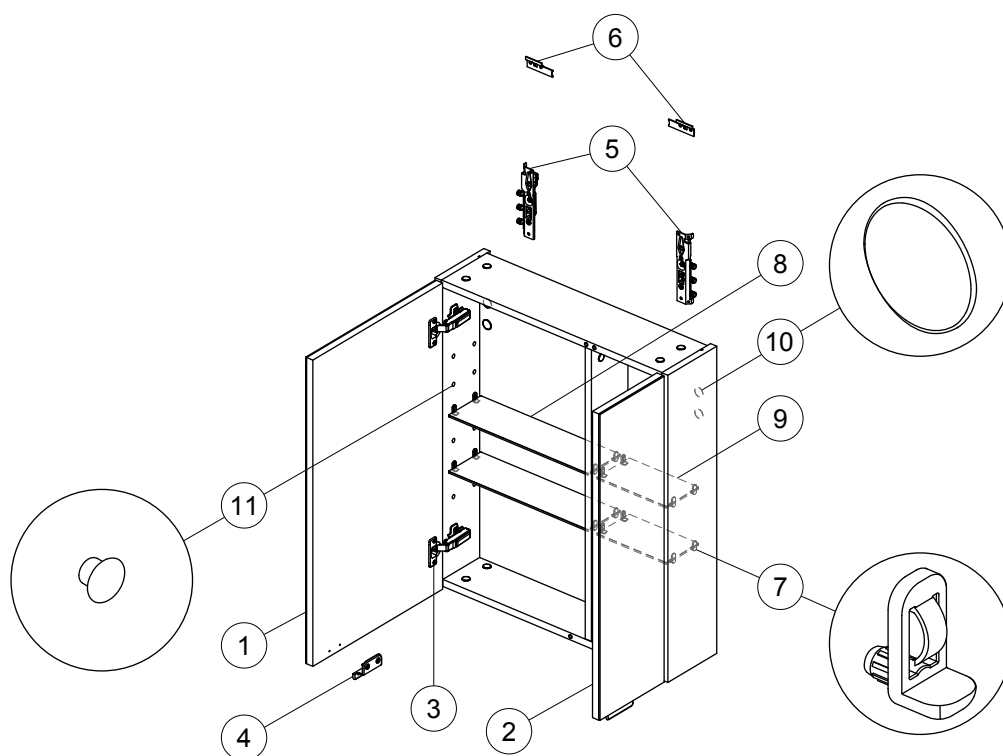

Spare parts

Mirror Cabinet 600

E0320

E0332

Item	Description	Colour/Finish	Code No.	Quantity
1	Complete mirror door 60 *	KP - Inox WG - Gloss White	EF312KP* EF312WG*	1
2	Complete side mirror door 60 *	KP - Inox WG - Gloss White	EF310KP* EF310WG*	1
3	Hinge soft close standard (Hinge and plate)		EV60067	1 + 1
	Hinge soft close Hettich (Hinge and plate)		EF63867	1 + 1
4	Wall handle with screws		E6749AA	1
5	Hanging brackets KIT 2		EF42467	Pair
6	Wall fixation KIT 2		EF30767	2
7	Shelf support KIT		EF31867	4
8	Glass shelf 360 x 100 single		EF37967	1
9	Glass shelf 178 x 100 single		EF38067	1
10	Metalic cover caps		EV61267	4
11	Hole cover caps 5mm	White Oak Walnut Gloss Grey	EV61667 EV61367 EV61467 EV86167	20

* When replacing the Door panel - hinges EF63867 or EV60067 must also be ordered