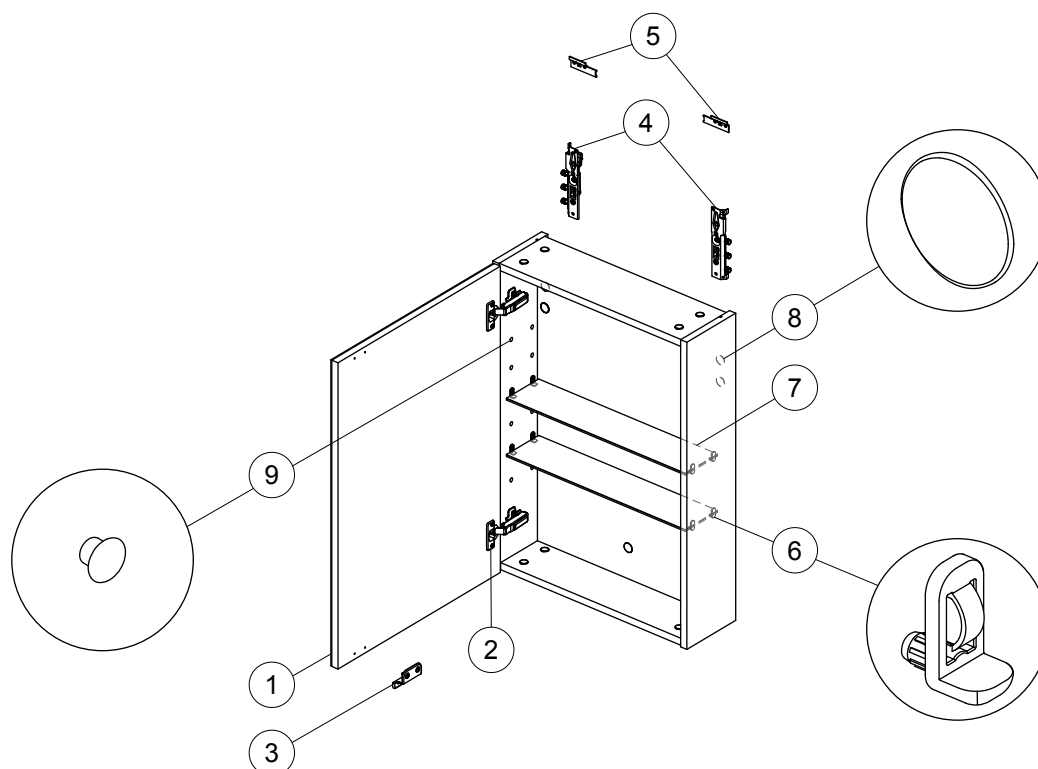

Spare parts

Mirror Cabinet 500

E0319

E0331

Item	Description	Colour/Finish	Code No.	Quantity
1	Complete mirror door 50 *	KP - Inox WG - Gloss White	EF311KP* EF311WG*	1
2	Hinge soft close standard (Hinge and plate)		EV60067	1 + 1
	Hinge soft close Hettich (Hinge and plate)		EF63867	1 + 1
3	Wall handle with screws		E6749AA	1
4	Hanging brackets KIT 2		EF42467	Pair
5	Wall fixation KIT 2		EF30767	2
6	Shelf support KIT		EF31867	4
7	Glass shelf 100 x 462 single		EF37867	1
8	Metalic cover caps		EV61267	4
9	Hole cover caps 5mm	White Oak Walnut Gloss Grey	EV61667 EV61367 EV61467 EV86167	20

* When replacing the Door panel - hinges EF63867 or EV60067 must also be ordered