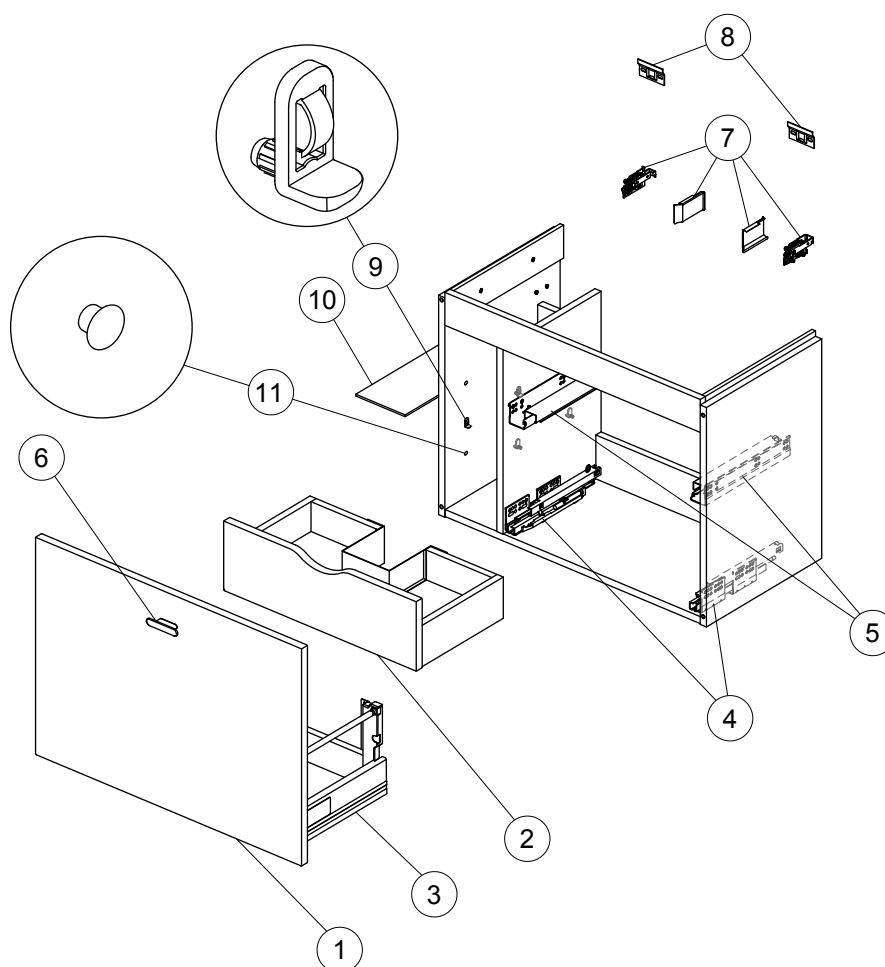

Spare parts

Basin Unit 700 LH

C6744
E0316
E0328
E0343

Item	Description	A	B	C	D	Quantity
		E0316, E0328	C6744	E0343, E0316, E0328	E0343, E0316, E0328	
1	Front panel 70 for external drawer	EF344KR - Gloss Grey * EF344KS - Elm EF344SO - American Oak EF344SX - Dark Walnut EF344WG - Gloss White	CV192WG- Gloss White CV192SV - Bleached Oak CV192XA - Walnut CV192KR - Gloss Grey	EF400 DK - Walnut EF400KR - Gloss Grey * EF400KS - Elm EF400SO - American Oak EF400SX - Dark Walnut EF400WG - Gloss White	EF715 DK - Walnut EF715KR - Gloss Grey EF715KS - Elm EF715SO - American Oak EF715SX - Dark Walnut EF715WG - Gloss White	1
2	Front panel 70 for internal drawer with complete drawer and plastic collar	EF345KR - Gloss Grey * EF345KS - Elm EF345SO - American Oak EF345SX - Dark Walnut EF345WG - Gloss White	CV193WG- Gloss White CV193SV - Bleached Oak CV193XA - Walnut CV193KR - Gloss Grey	EF401DK - Walnut EF401KR - Gloss Grey * EF401KS - Elm EF401SO - American Oak EF401SX - Dark Walnut EF401WG - Gloss White	EF716DK - Walnut EF716KR - Gloss Grey EF716KS - Elm EF716SO - American Oak EF716SX - Dark Walnut EF716WG - Gloss White	1
3	External drawer 70 (no front panel)	EF346JG - WG/SO/SX/KS EF347JG - KR *	CV19467	EF392JG - KR * EF393JG - WG/SO/SX EF393KP - DK/KS	EF71767	1
4	Runner KIT external drawer	EV60867 - Emuca	CV17667 - Emuca	EF32067 - Hettich	EF32067 - Hettich	Pair
5	Runner KIT internal drawer	EV13167 - Emuca	CV17567 - Emuca	EV13067 - Hettich	EV13067 - Hettich	Pair
6	Handle standard with screws	E6748AA	CV177AA	E6748AA	E6748AA	1
7	Hanging brackets KIT 1	EV85667 - Scarpi	CV17867 - Camar	EV85667 - Scarpi	CV17867 - Camar	Pair
8	Wall fixation KIT 1	EV86067	CV17967	EV86067	CV17967	16
9	Shelf support KIT	EF31867	CV197AA	EF31867	CV197AA	4
10	Glass shelf 270 x 128	EF35067	CV196RQ	EF35067	CV196RQ	1
11	Hole cover caps 5mm	EV61667 - White EV61367 - Oak EV61467 - Walnut EV86167 - Gloss Grey		EV61667 - White EV61367 - Oak EV61467 - Walnut EV86167 - Gloss Grey	EV61667 - White EV61367 - Oak EV61467 - Walnut EV86167 - Gloss Grey	20