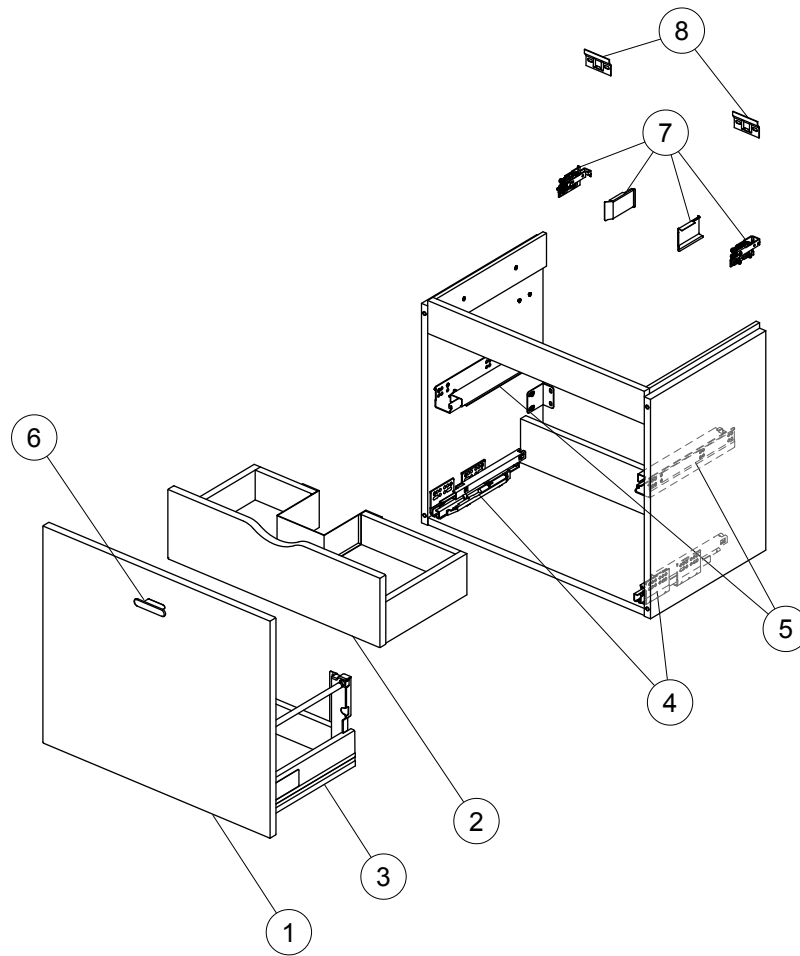

Spare parts

Basin Unit 600 RH

C6743
E0315
E0342
E0354
U8149

Item	Description	A	B	C	D	Quantity
		E0315, E0354, U8149	C6743	E0342, E0315, E0354, U8149	E0342, E0315, E0354, U8149	
1	Front panel 60 for external drawer	EF304KR - Gloss Grey * EF304KS - Elm EF304SO - American Oak EF304SX - Dark Walnut EF304WG - Gloss White	CV188WG - Gloss White CV188SV - Bleached Oak CV188XA - Walnut CV188KR - Gloss Grey	EF408DK - Walnut EF408KR - Gloss Grey * EF408KS - Elm EF408SO - American Oak EF408SX - Dark Walnut EF408WG - Gloss White	EF712DK - Walnut EF712KR - Gloss Grey EF712KS - Elm EF712SO - American Oak EF712SX - Dark Walnut EF712WG - Gloss White	1
2	Front panel 60 for internal drawer with complete drawer and plastic collar	EF303KR - Gloss Grey * EF303KS - Elm EF303SO - American Oak EF303SX - Dark Walnut EF303WG - Gloss White	CV189WG - Gloss White CV189SV - Bleached Oak CV189XA - Walnut CV189KR - Gloss Grey	EF409DK - Walnut EF409KR - Gloss Grey * EF409KS - Elm EF409SO - American Oak EF409SX - Dark Walnut EF409WG - Gloss White	EF713DK - Walnut EF713KR - Gloss Grey EF713KS - Elm EF713SO - American Oak EF713SX - Dark Walnut EF713WG - Gloss White	1
3	External drawer 60 (no front panel)	EF340JG - WG/SO/SX/KS EF341JG - KR *	CV19067	EF402JG - KR * EF403JG - WG/SO/SX EF403KP - DK/KS	EF714KP	1
4	Runner KIT external drawer	EV60867 - Emuca	CV17667 - Emuca	EF32067 - Hettich	EF32067 - Hettich	Pair
5	Runner KIT internal drawer	EV13167 - Emuca	CV17567 - Emuca	EV13067 - Hettich	EV13067 - Hettich	Pair
6	Handle standard with screws	E6748AA	CV177AA	E6748AA	E6748AA	1
7	Hanging brackets KIT 1	EV85667 - Scarpi	CV17867 - Camar	EV85667 - Scarpi	CV17867 - Camar	Pair
8	Wall fixation KIT 1	EV86067	CV17967	EV86067	CV17967	16

A = SQS manufactured pre Nov 2015 with traceability code up to 6126500 (Emuca)

B = CONNECT 'C Code' products manufacturer traceability code 6666

C = - All SQS manufactured post Nov 2015 with traceability code following 6126500 (Hettich)