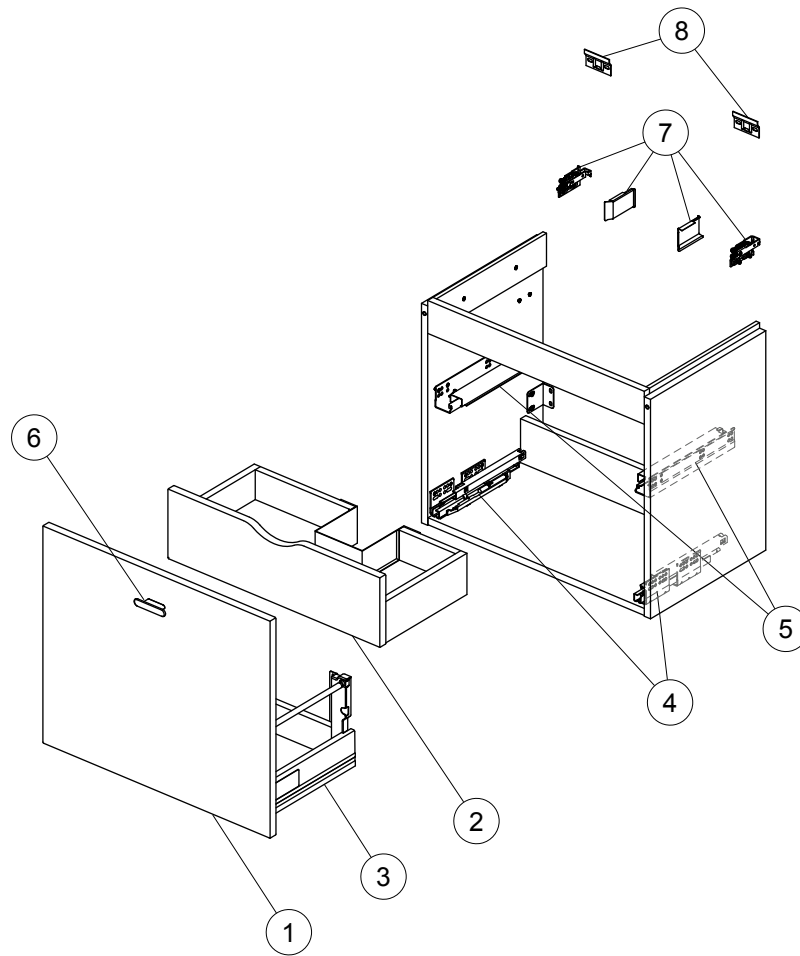

## Basin Unit 600 LH

C6742  
E0314  
E0327  
E0341  
U8148

Item	Description	A	B	C	D	Quantity
		E0314, E0327, U8148	C6742	E0341, E0314, E0327, U8148	E0341, E0314, E0327, U8148	
1	Front panel 60 for external drawer	EF304KR - Gloss Grey * EF304KS - Elm EF304SO - American Oak EF304SX - Dark Walnut EF304WG - Gloss White	CV184WG - Gloss White CV184SV - Bleached Oak CV184XA - Walnut CV184KR - Gloss Grey	EF408DK - Walnut EF408KR - Gloss Grey * EF408KS - Elm EF408SO - American Oak EF408SX - Dark Walnut EF408WG - Gloss White	EF709DK - Walnut EF709KR - Gloss Grey EF709KS - Elm EF709SO - American Oak EF709SX - Dark Walnut EF709WG - Gloss White	1
2	Front panel 60 for internal drawer with complete drawer and plastic collar	EF303KR - Gloss Grey * EF303KS - Elm EF303SO - American Oak EF303SX - Dark Walnut EF303WG - Gloss White	CV185WG - Gloss White CV185SV - Bleached Oak CV185XA - Walnut CV185KR - Gloss Grey	EF725DK - Walnut EF725KR - Gloss Grey * EF725KS - Elm EF725SO - American Oak EF725SX - Dark Walnut EF725WG - Gloss White	EF710DK - Walnut EF710KR - Gloss Grey EF710KS - Elm EF710SO - American Oak EF710SX - Dark Walnut EF710WG - Gloss White	1
3	External drawer 60 (no front panel)	EF335JG - WG/SO/SX/KS EF336JG - KR *	CV18667	EF402JG - KR * EF403JG - WG/SO/SX EF403KP - DK/KS	EF71167	1
4	Runner KIT external drawer	EV60867 - Emuca	CV17667 - Emuca	EF32067 - Hettich	EF32067 - Hettich	Pair
5	Runner KIT internal drawer	EV13167 - Emuca	CV17567 - Emuca	EV13067 - Hettich	EV13067 - Hettich	Pair
6	Handle standard with screws	E6748AA	CV177AA	E6748AA	E6748AA	1
7	Hanging brackets KIT 1	EV85667 - Scarpi	CV17867 - Camar	EV85667 - Scarpi	CV17867 - Camar	Pair
8	Wall fixation KIT 1	EV86067	CV17967	EV86067	CV17967	16

A = SQS manufactured pre Nov 2015 with traceability code up to 6126500 (Emuca)

B = CONNECT 'C Code' products manufacturer traceability code 6666

C = - All SQS manufactured post Nov 2015 with traceability code following 6126500 (Hettich)