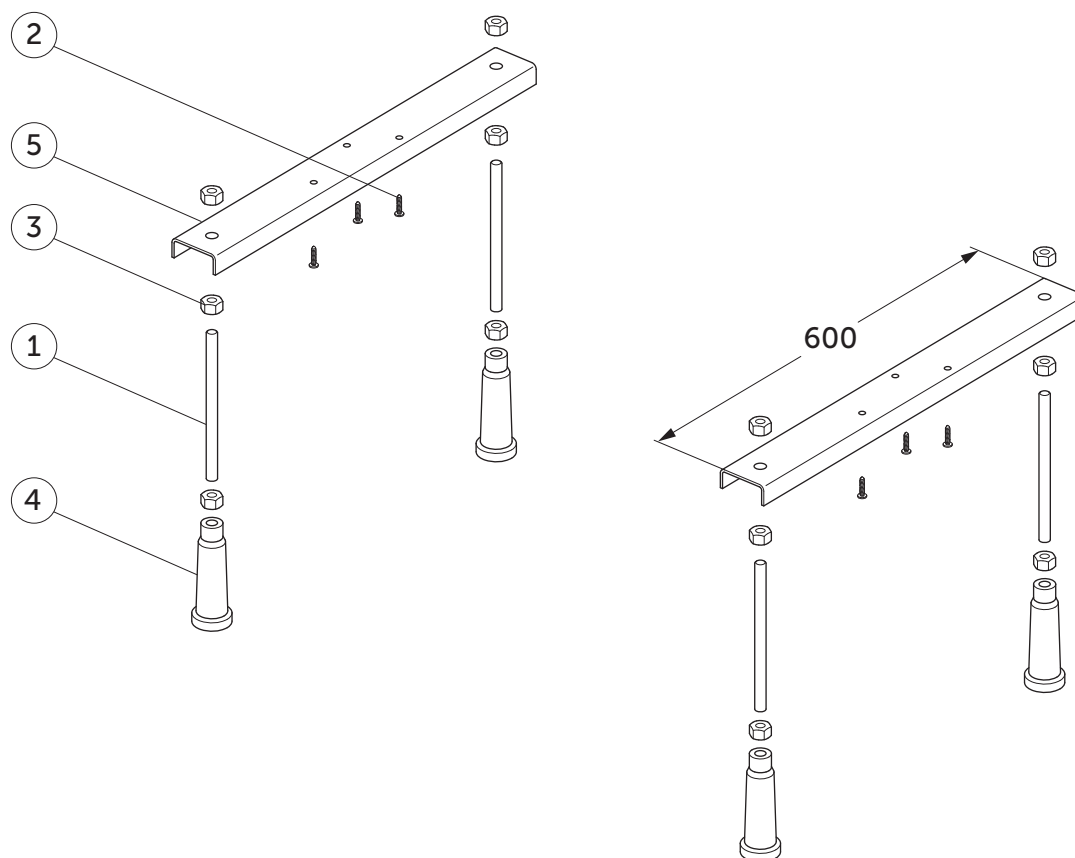

# SPARE PARTS

Leg Set 600

Item	Description	Code No.	Quantity
1	Mioxi50 zinc plated screwed bar	-	4
2	Zinc plated Ø4,2x19 screw uni EN ISO 7049	-	6
3	Mio zinc coated nut	TT0256010	12
4	Ø35,5x100 mio leg set foot	-	4
5	60 U leg set steel profile	-	2