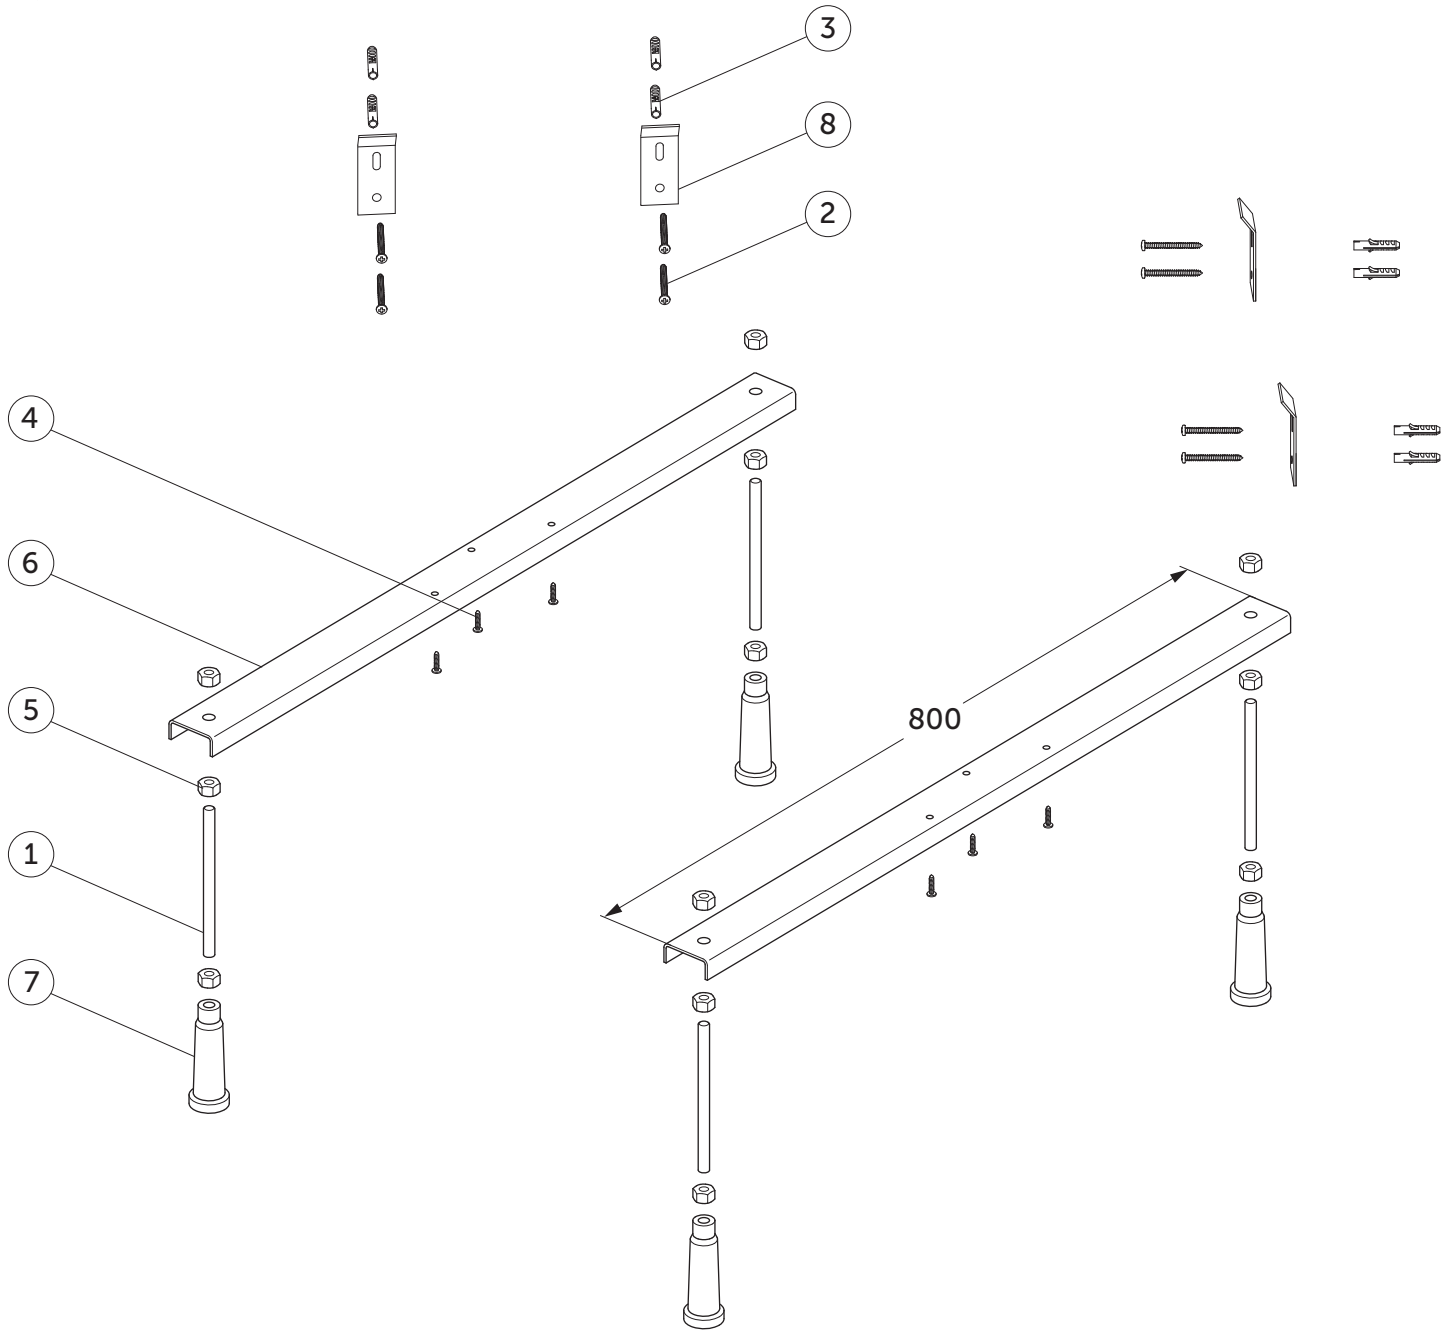

# SPARE PARTS

Leg Set 800

Item	Description	Code No.	Quantity
1	Mioxi50 zinc plated screwed bar	-	4
2	Ø5x50 cross dome head screw	-	8
3	Ø8 fischer nylon expansion fixing	-	8
4	Zinc plated Ø4,2x19 screw uni EN ISO 7049	-	6
5	Mio zinc coated nut	TT0256010	12
6	80 U leg steel profile	-	2
7	Ø35,5x100 mio leg set foot	-	4
8	Bathtub fixing spring	-	4