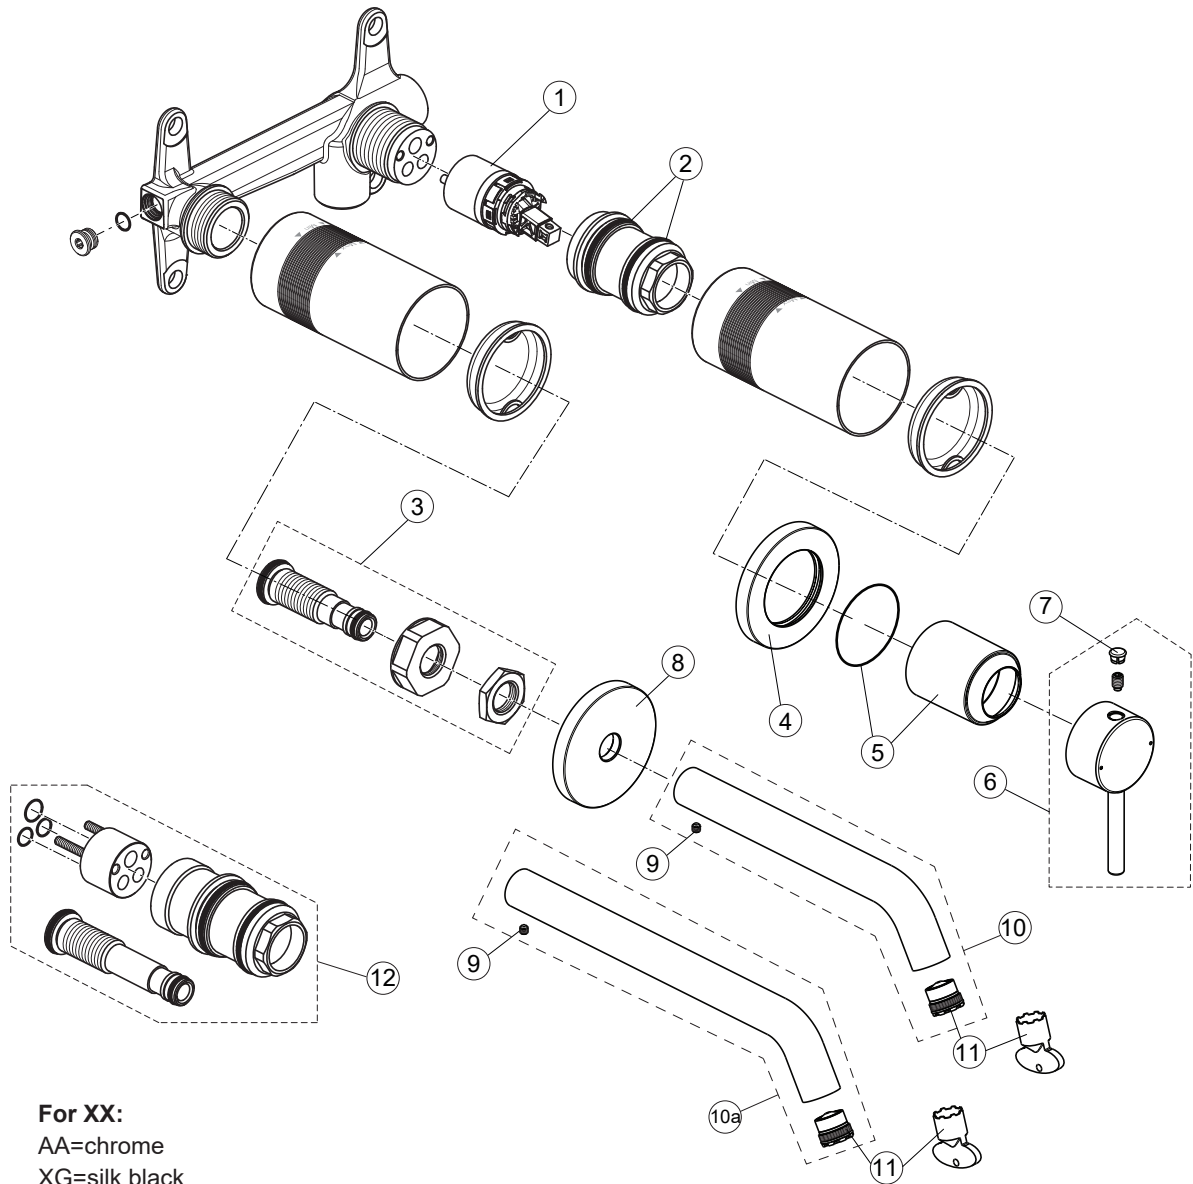

CERALINE NUOVO

Ideal Standard

BD848XX

BD764XX

Pre-installation Kit 1:
A1313NU

For XX:
AA=chrome
XG=silk black

Pos.	Signify	Spare parts-Nr.	Quantity	Pos.	Signify	Spare parts-Nr.	Quantity
1	Cartridge Ø28mm	A861397NU*	1 Set				
2	O-Ring Ø32x2	A961793NU	2 Pcs.				
3	Connector nipple-compl.	A861422NU	1 Set				
4	Escutcheon	A861433XX	1 Pcs.				
5	Cover cap with O-Ring	A861424XX	1 Set				
6	Lever	B961919XX	1 Set				
7	Block cap	A961157XX	1 Pcs.				
8	Escutcheon	A861434XX	1 Pcs.				
9	Screw M4x4	A962270NU	1 Pcs.				
10	Spout L180mm	A861431XX	1 Set				
10a	Spout L220mm	A861432XX	1 Set				
11	Aer.cache M16.5x1-1G	B961901NU	1 Set				
12	Extension kit 20mm longer	A861428NU	1 Set				

*Universal set (not all parts needed)