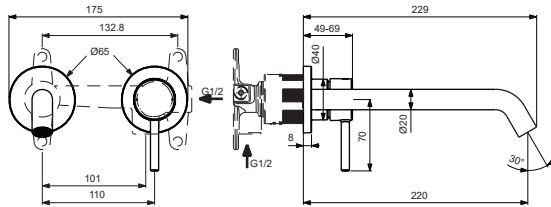

CERALINE NUOVO

Ideal Standard

BD848XX

BD764XX

Pre-installation Kit 1:
A1313NU

For XX:
AA=chrome
XG=silk black

Pos.	Signify	Spare parts-Nr.	Quantity	Pos.	Signify	Spare parts-Nr.	Quantity
1	Cartridge Ø28mm	A861397NU*	1 Set				
2	O-Ring Ø32x2	A961793NU	2 Pcs.				
3	Connector nipple-compl.	A861422NU	1 Set				
4	Escutcheon	A861433XX	1 Pcs.				
5	Cover cap with O-Ring	A861424XX	1 Set				
6	Lever	B961919XX	1 Set				
7	Block cap	A961157XX	1 Pcs.				
8	Escutcheon	A861434XX	1 Pcs.				
9	Screw M4x4	A962270NU	1 Pcs.				
10	Spout L180mm	A861431XX	1 Set				
10a	Spout L220mm	A861432XX	1 Set				
11	Aer.cache M16.5x1-1G	B961901NU	1 Set				
12	Extension kit 20mm longer	A861428NU	1 Set				