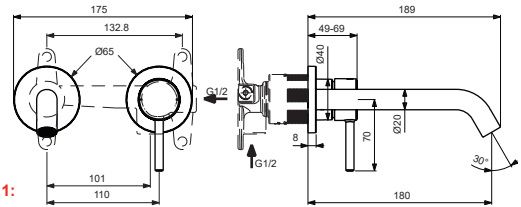

CERALINE NUOVO

Ideal Standard

BD848XX

BD764XX

Pre-installation Kit 1:
A1313NU

For XX:
AA=chrome
XG=silk black

Pos.	Signify	Spare parts-Nr.	Quantity	Pos.	Signify	Spare parts-Nr.	Quantity
1	Cartridge Ø28mm	A861397NU*	1 Set				
2	O-Ring Ø32x2	A961793NU	2 Pcs.				
3	Connector nipple-compl.	A861422NU	1 Set				
4	Escutcheon	A861433XX	1 Pcs.				
5	Cover cap with O-Ring	A861424XX	1 Set				
6	Lever	B961919XX	1 Set				
7	Block cap	A961157XX	1 Pcs.				
8	Escutcheon	A861434XX	1 Pcs.				
9	Screw M4x4	A962270NU	1 Pcs.				
10	Spout L180mm	A861431XX	1 Set				
10a	Spout L220mm	A861432XX	1 Set				
11	Aer.cache M16.5x1-1G	B961901NU	1 Set				
12	Extension kit 20mm longer	A861428NU	1 Set				