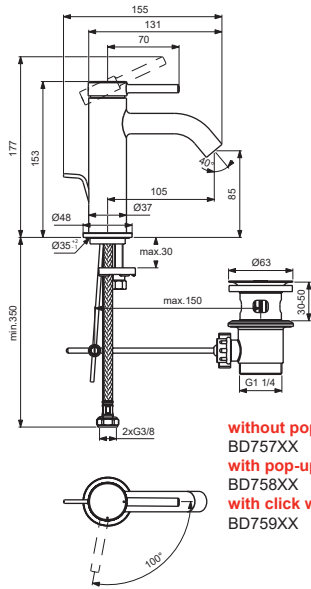

CERALINE NUOVO

Ideal Standard

**BD757XX ; BD758XX
BD759XX**

without pop-up waste:
BD757XX
with pop-up waste-abs/mess:
BD758XX
with click waste:
BD759XX

**BD755XX ; BD756XX
BD958XX**

without pop-up waste:
BD755XX
with pop-up waste-abs/mess:
BD756XX
with click waste:
BD958XX

For XX:
AA=chrome
XG=silk black

Pos.	Signify	Spare parts-Nr.	Quantity	Pos.	Signify	Spare parts-Nr.	Quantity
1	Lever	B961918XX	1 Set				
2	Rubber button	A963751XX	1 Pcs.				
3	Rosette	B961915XX	1 Set				
4	Screw M33x1.5	B961916NU	1 Set				
5	Cartridge Ø28mm	B961920NU	1 Set				
6	Aer.cacheM16.5x1-1G	B961901NU	1 Set				
7	Escutcheon	A861227XX	1 Pcs.				
8	Fixation set	A964520NU	1 Set				
9	Pop-up drain ass.	B960853AA	1 Pcs.				
		A962991XG	1 Pcs.				
9a	Click waste-plastic	B961705AA	1 Pcs.				
9b	Click waste-brass	E1482XX	1 Pcs.				
10	Pull-up rod-compl.	B960900XX	1 Set				