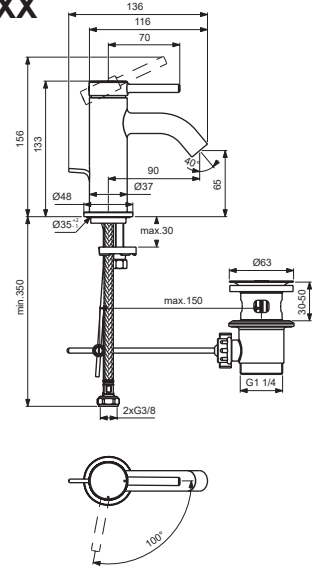

CERALINE NUOVO

Ideal Standard

**BD757XX ; BD758XX
BD759XX**

without pop-up waste:
BD757XX
with pop-up waste-abs/mess:
BD758XX
with click waste:
BD759XX

**BD755XX ; BD756XX
BD958XX**

without pop-up waste:
BD755XX
with pop-up waste-abs/mess:
BD756XX
with click waste:
BD958XX

For XX:
AA=chrome
XG=silk black

Pos.	Signify	Spare parts-Nr.	Quantity	Pos.	Signify	Spare parts-Nr.	Quantity
1	Lever	B961918XX	1 Set				
2	Rubber button	A963751XX	1 Pcs.				
3	Rosette	B961915XX	1 Set				
4	Screw M33x1.5	B961916NU	1 Set				
5	Cartridge Ø28mm	B961920NU	1 Set				
6	Aer.cacheM16.5x1-1G	B961901NU	1 Set				
7	Escutcheon	A861227XX	1 Pcs.				
8	Fixation set	A964520NU	1 Set				
9	Pop-up drain ass.	B960853AA	1 Pcs.				
		A962991XG	1 Pcs.				
9a	Click waste-plastic	B961705AA	1 Pcs.				
9b	Click waste-brass	E1482XX	1 Pcs.				
10	Pull-up rod-compl.	B960900XX	1 Set				