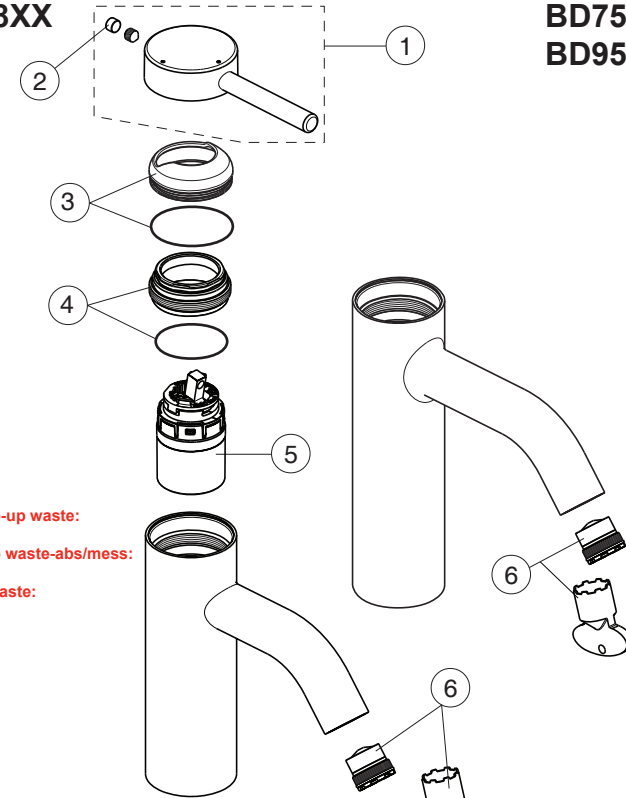

CERALINE NUOVO

Ideal Standard

**BD757XX ; BD758XX
BD759XX**

without pop-up waste:
BD757XX
with pop-up waste-abs/mess:
BD758XX
with click waste:
BD759XX

**BD755XX ; BD756XX
BD958XX**

without pop-up waste:
BD755XX
with pop-up waste-abs/mess:
BD756XX
with click waste:
BD958XX

For XX:
AA=chrome
XG=silk black

Pos.	Signify	Spare parts-Nr.	Quantity	Pos.	Signify	Spare parts-Nr.	Quantity
1	Lever	B961918XX	1 Set				
2	Rubber button	A963751XX	1 Pcs.				
3	Rosette	B961915XX	1 Set				
4	Screw M33x1.5	B961916NU	1 Set				
5	Cartridge Ø28mm	B961920NU	1 Set				
6	Aer.cacheM16.5x1-1G	B961901NU	1 Set				
7	Escutcheon	A861227XX	1 Pcs.				
8	Fixation set	A964520NU	1 Set				
9	Pop-up drain ass.	B960853AA	1 Pcs.				
		A962991XG	1 Pcs.				
9a	Click waste-plastic	B961705AA	1 Pcs.				
9b	Click waste-brass	E1482XX	1 Pcs.				
10	Pull-up rod-compl.	B960900XX	1 Set				