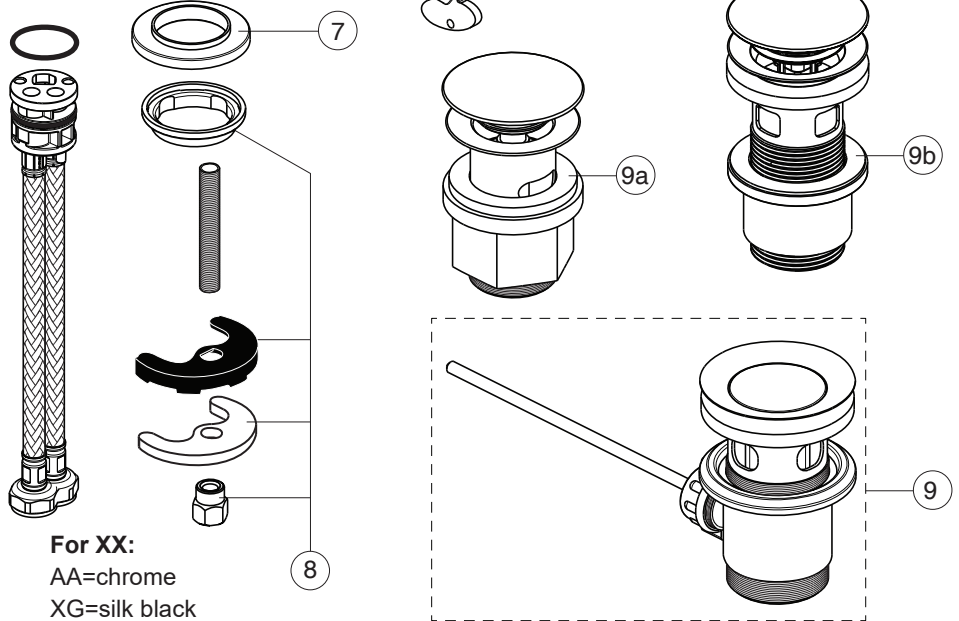

CERALINE NUOVO

Ideal Standard

**BD757XX ; BD758XX
BD759XX**

without pop-up waste:
BD757XX
with pop-up waste-abs/mess:
BD758XX
with click waste:
BD759XX

**BD755XX ; BD756XX
BD958XX**

without pop-up waste:
BD755XX
with pop-up waste-abs/mess:
BD756XX
with click waste:
BD958XX

For XX:
AA=chrome
XG=silk black

Pos.	Signify	Spare parts-Nr.	Quantity	Pos.	Signify	Spare parts-Nr.	Quantity
1	Lever	B961918XX	1 Set				
2	Rubber button	A963751XX	1 Pcs.				
3	Rosette	B961915XX	1 Set				
4	Screw M33x1.5	B961916NU	1 Set				
5	Cartridge Ø28mm	B961920NU	1 Set				
6	Aer.cacheM16.5x1-1G	B961901NU	1 Set				
7	Escutcheon	A861227XX	1 Pcs.				
8	Fixation set	A964520NU	1 Set				
9	Pop-up drain ass.	B960853AA	1 Pcs.				
		A962991XG	1 Pcs.				
9a	Click waste-plastic	B961705AA	1 Pcs.				
9b	Click waste-brass	E1482XX	1 Pcs.				
10	Pull-up rod-compl.	B960900XX	1 Set				