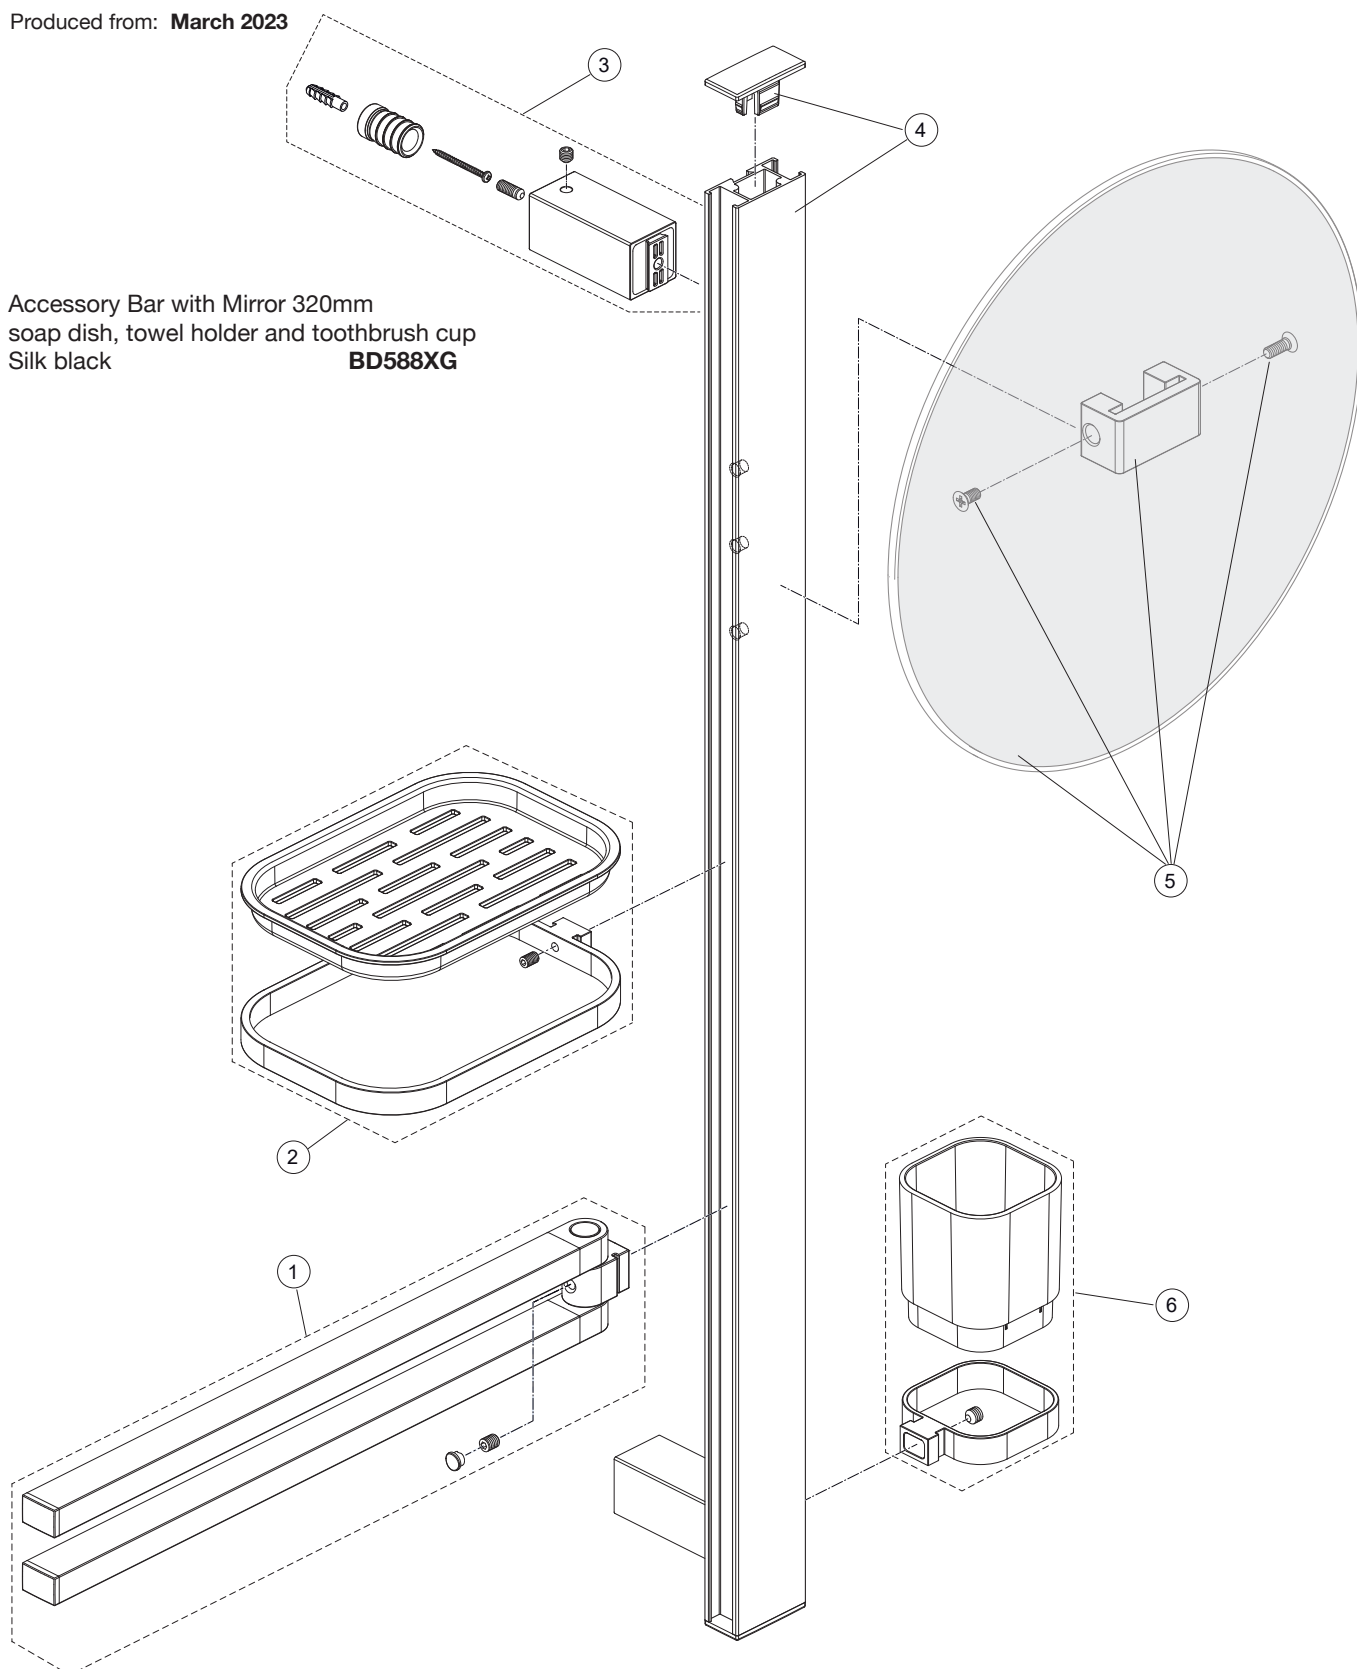

Produced from: **March 2023**

Accessory Bar with Mirror 320mm  
 soap dish, towel holder and toothbrush cup  
 Silk black  
**BD588XG**

**Replace XX with the appropriate finish code**  
 Rose = RO Silver = SI Silk black = XG

**Example spare part order:**  
**A 861 651 XG** in Silk black

Pos.	Description	Part-Number	Qty.	Pos.	Description	Part-Number	Qty.
1	Towel holder	<b>A 861 651 XX</b>	1 Set				
2	Soap dish big	<b>A 861 631 XX</b>	1 Set				
3	Wall fixation complete	<b>A 861 630 XX</b>	1 Set				
4	Accessory bar with caps	<b>A 861 652 XX</b>	1 pcs				
5	Mirror Ø 320mm	<b>A 861 655 XX</b>	1 Set				
6	Toothbrush cup	<b>A 861 654 XX</b>	1 Set				