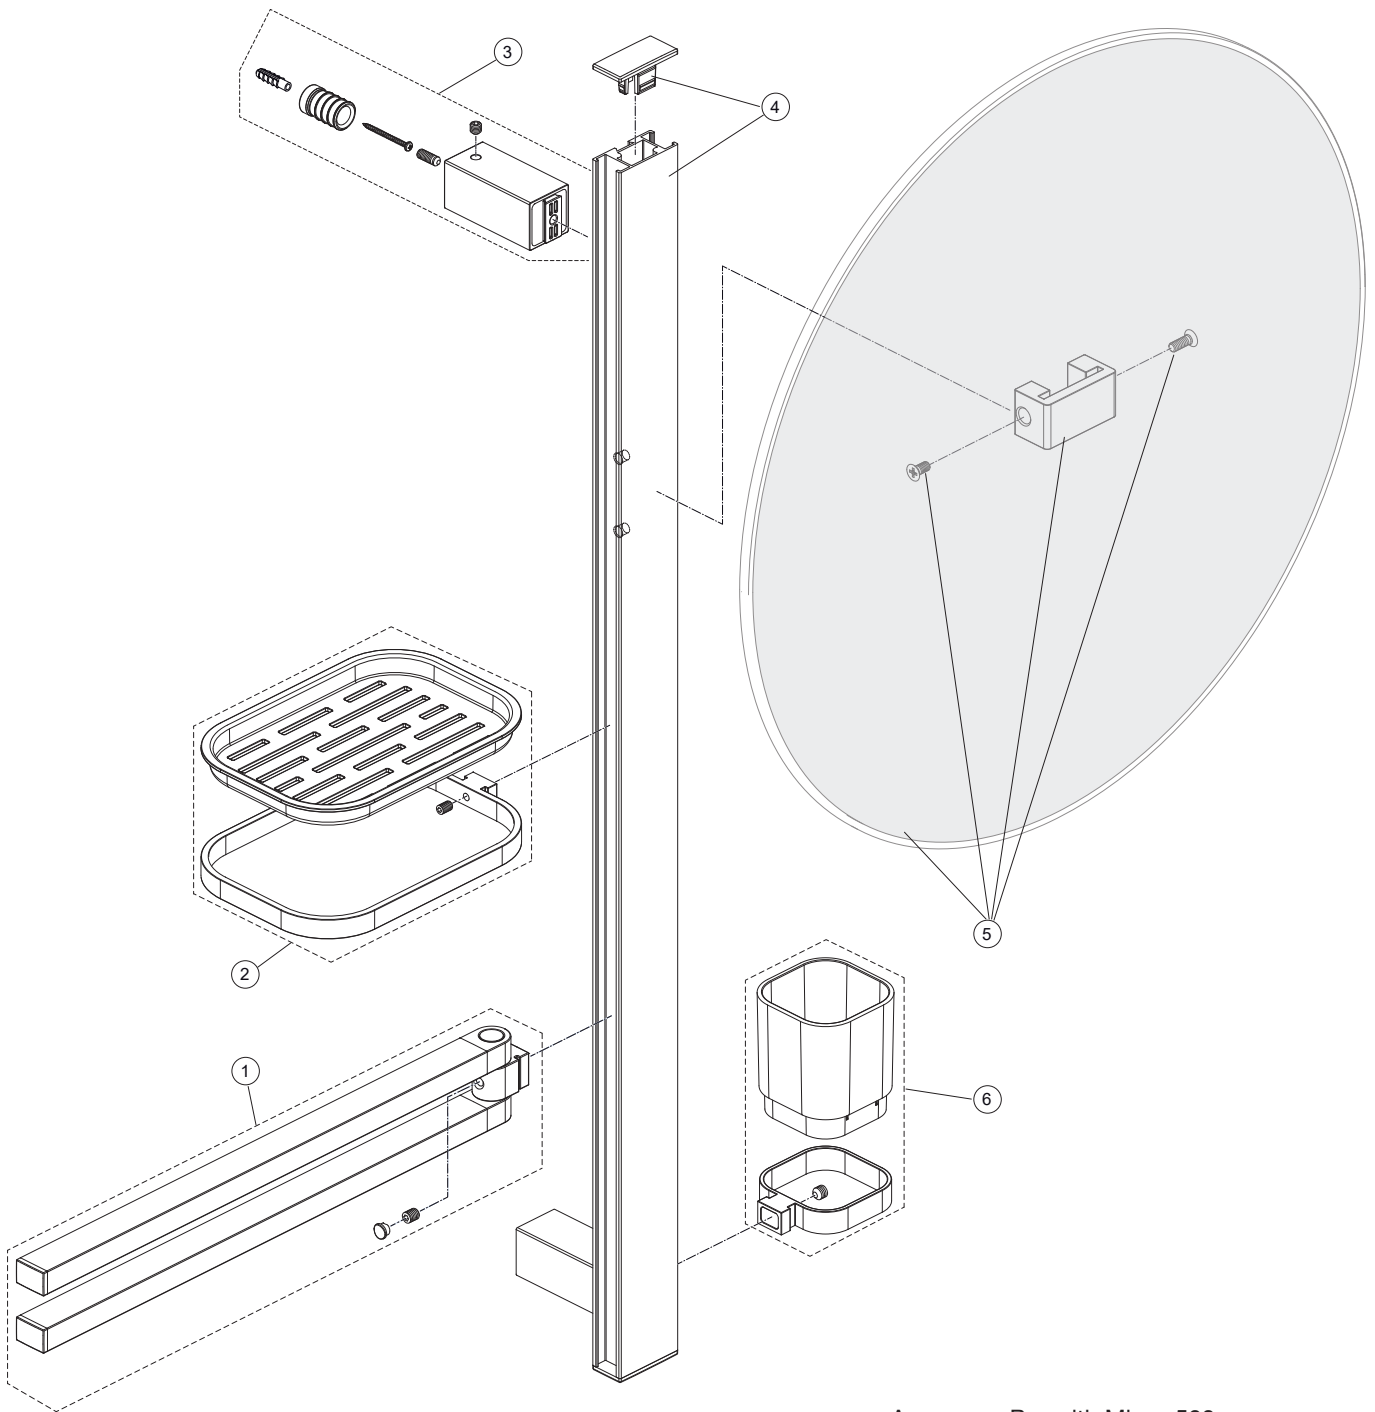

Produced from: March 2023

Accessory Bar with Mirror 500mm
soap dish, towel holder and toothbrush cup
Silk black **BD587XG**

Replace XX with the appropriate finish code

Rose = RO Silver = SI Silk black = XG

Example spare part order:

A 861 651 XG in Silk black

Pos.	Description	Part-Number	Qty.	Pos.	Description	Part-Number	Qty.
1	Towel holder	A 861 651 XX	1 Set				
2	Soap dish big	A 861 631 XX	1 Set				
3	Wall fixation complete	A 861 630 XX	1 Set				
4	Accessory bar with caps	A 861 662 XX	1 pcs				
5	Mirror Ø 500mm	A 861 653 XX	1 Set				
6	Toothbrush cup	A 861 654 XX	1 Set				