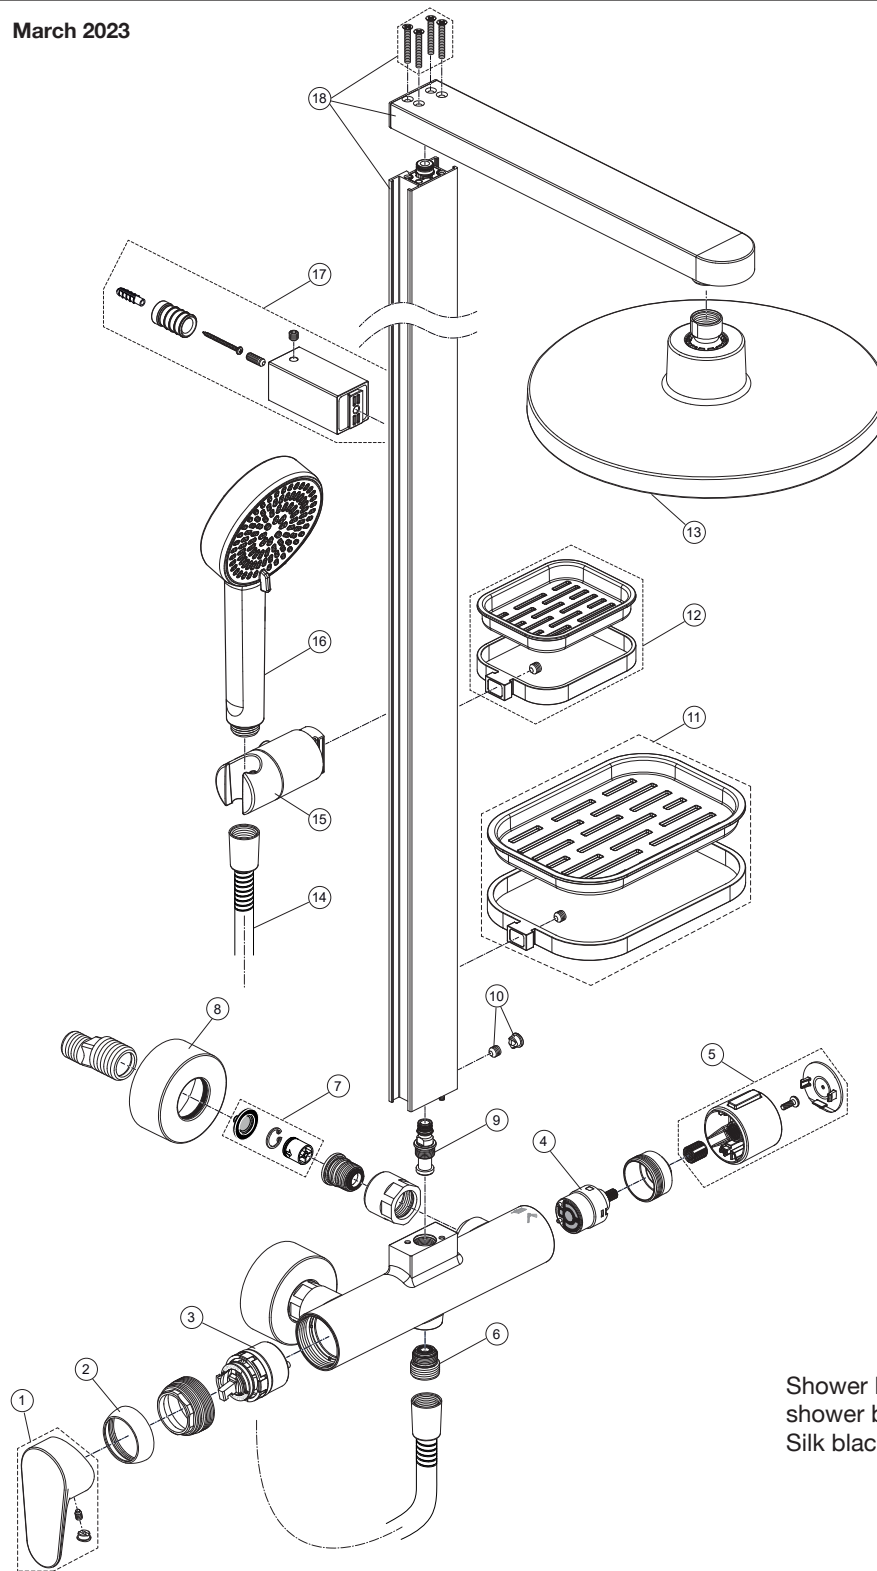

Produced from: March 2023

Shower Mixer with diverter,  
shower bar, handspray and Rainshower  
Silk black **BD584XG**

Replace XX with the appropriate finish code

Rose = RO Silver = SI Silk black = XG

Example spare part order:

A 861 620 XG in Silk black

Pos.	Description	Part-Number	Qty.	Pos.	Description	Part-Number	Qty.
1	Handle cpl.	A 861 648 XX	1 Set	11	Soap dish big	A 861 631 XX	1 Set
2	Cover cap	A 861 649 XX	1 pcs	12	Soap dish small	A 861 632 XX	1 Set
3	Cartridge Ø38	A 861 156 NU*	1 Set	13	Head shower 2F	BD 581 XX	1 pcs
4	Diverter	A 861 650 NU	1 Set	14	Shower hose 1750 mm	BE 175 XX	1 pcs
5	Handle cpl.	A 861 620 XX	1 Set	15	Slider & holder f. handshr	A 861 629 XX	1 Set
6	Nipple G1/2 outside cpl.	A 861 624 NU	1 Set	16	Hand shower 2F	BD 580 XX	1 pcs
7	Non-return valve	A 861 372 NU	1 Set	17	Wall fixation complete	A 861 630 XX	1 Set
8	Escutcheon	A 861 625 XX	1 pcs	18	Shower bar	A 861 628 XX	1 Set
9	Connection nipple cpl.	A 861 627 NU	1 Set				
10	Screw with cap	A 861 640 XX	1 Set				

\*Universal set (not all parts needed)