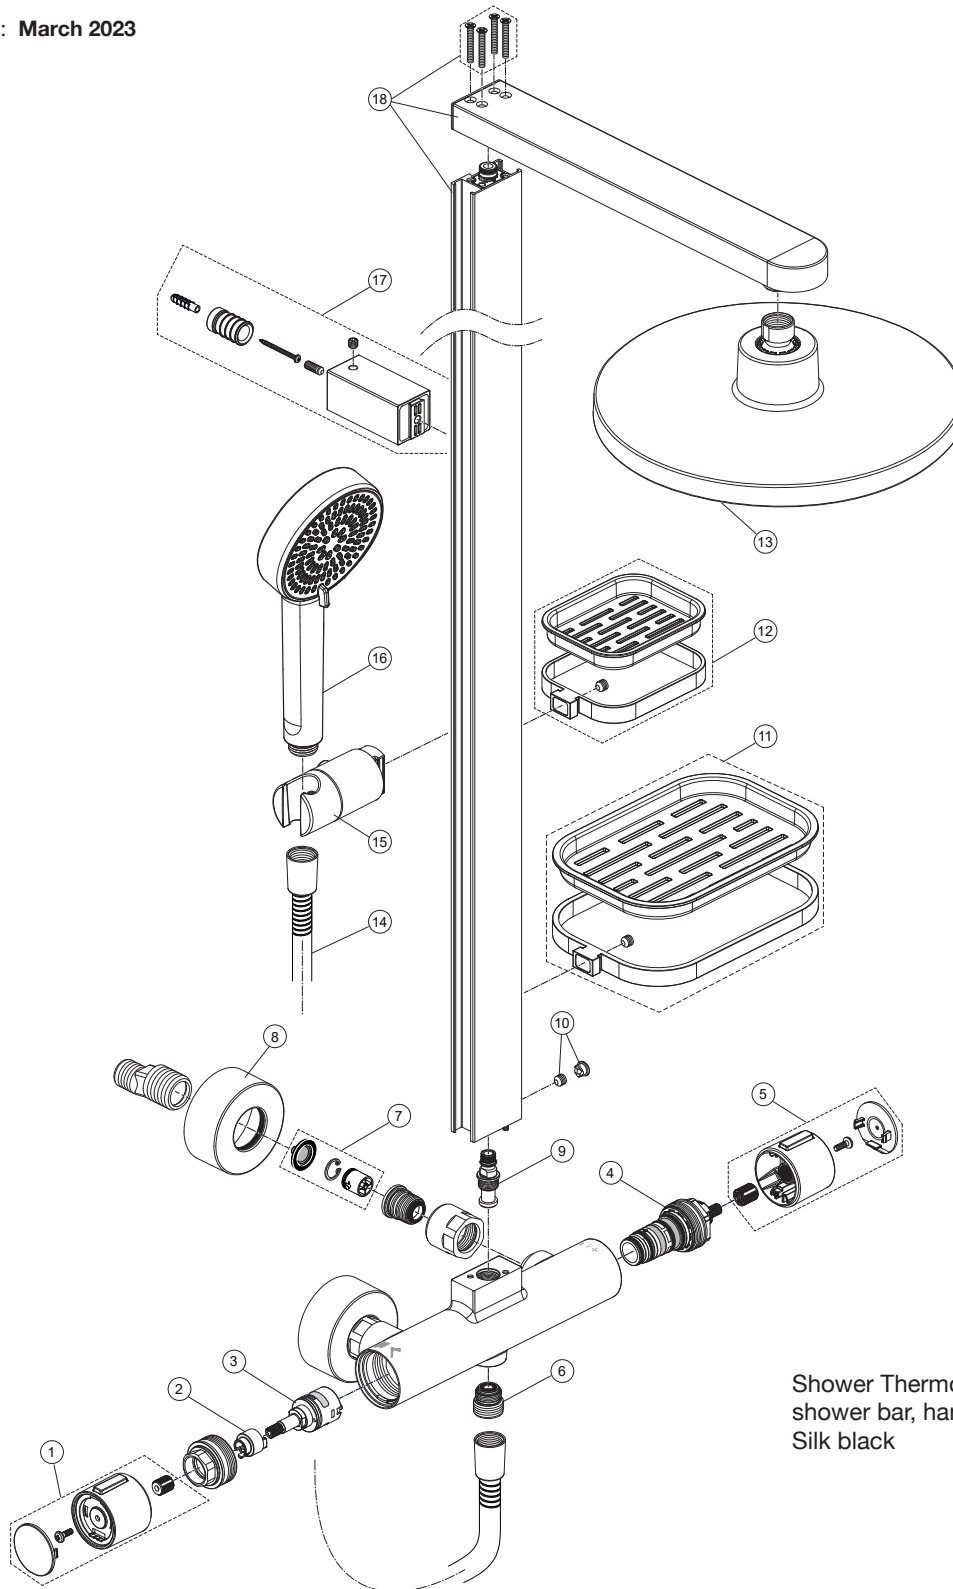

Produced from: March 2023

Shower Thermostat with diverter,  
shower bar, handspray and Rainshower  
Silk black **BD583XG**

**Replace XX with the appropriate finish code**  
Rose = RO Silver = SI Silk black = XG

**Example spare part order:**  
A 861 620 XG in Silk black

Pos.	Description	Part-Number	Qty.	Pos.	Description	Part-Number	Qty.
1	Handle Volume cpl.	A 861 620 XX	1 Set	10	Screw with cap	A 861 640 XX	1 Set
2	Adapter	A 861 647 NU	1 pcs	11	Soap dish big	A 861 631 XX	1 Set
3	Stop valve with diverter	A 861 558 NU	1 Set	12	Soap dish small	A 861 632 XX	1 Set
4	Therm. Cartridge w. key	A 861 622 NU	1 Set	13	Head shower 2F	BD 581 XX	1 pcs
5	Handle Therm. cpl.	A 861 623 XX	1 Set	14	Shower hose 1750 mm	BE 175 XX	1 pcs
6	Nipple G1/2 outside cpl.	A 861 624 NU	1 Set	15	Slider & holder f. handshr	A 861 629 XX	1 Set
7	Non-return valve	A 861 372 NU	1 Set	16	Hand shower 2F	BD 580 XX	1 pcs
8	Escutcheon	A 861 625 XX	1 pcs	17	Wall fixation complete	A 861 630 XX	1 Set
9	Connection nipple cpl.	A 861 627 NU	1 Set	18	Shower bar cpl.	A 861 628 XX	1 Set