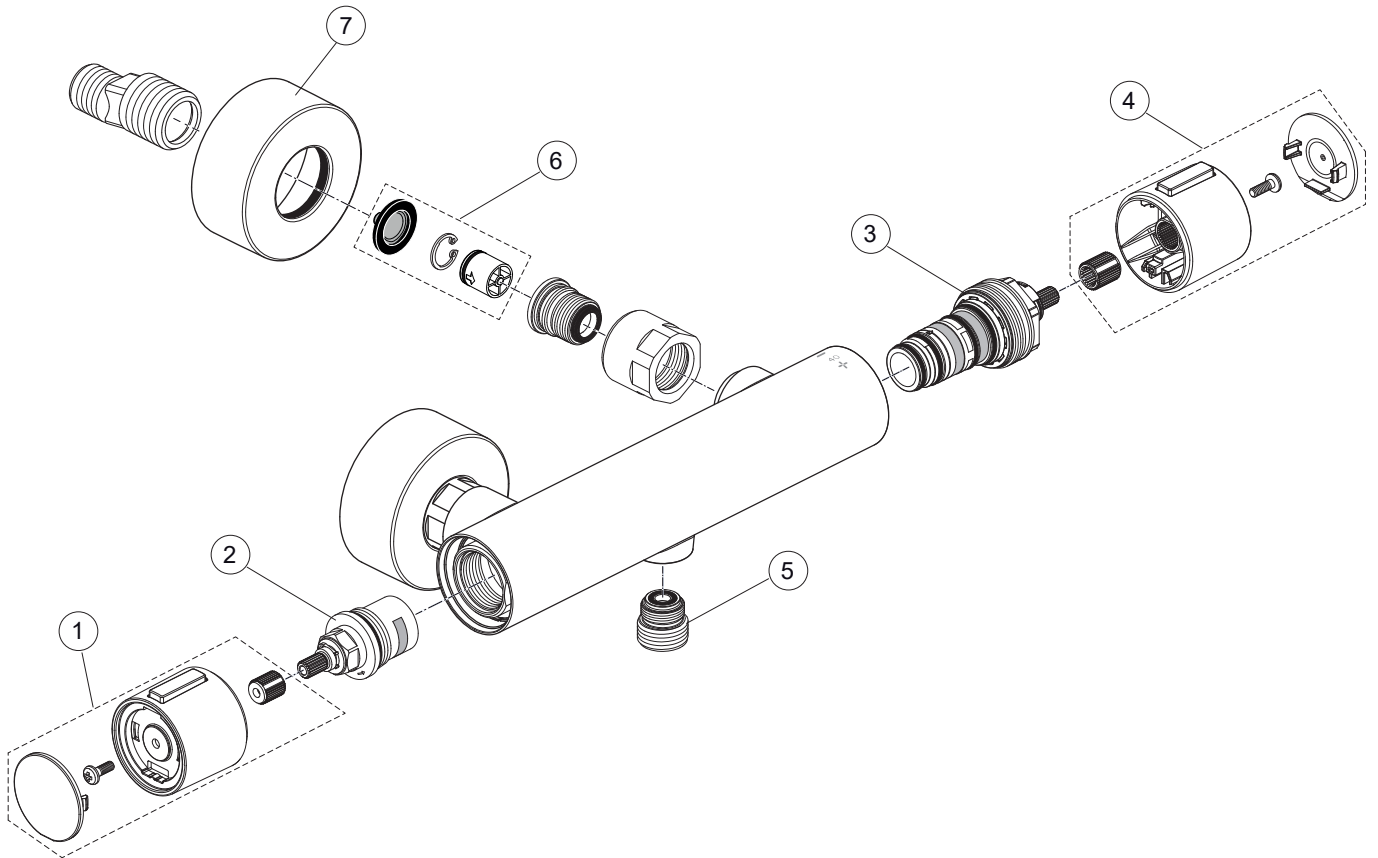

Produced from: **March 2023**

Shower Thermostat
Silk black **BD582XG**

Replace XX with the appropriate finish code
Rose = RO Silver = SI Silk black = XG

Example spare part order:
A 861 620 RO in Rose

Pos.	Description	Part-Number	Qty.	Pos.	Description	Part-Number	Qty.
1	Handle Volume cpl.	A 861 620 XX	1 Set				
2	Cartridge G1/2 90° cpl.	A 861 639 NU	1 pcs				
3	Therm. Cartridge w. key	A 861 622 NU	1 Set				
4	Handle Therm. cpl.	A 861 623 XX	1 Set				
5	Nipple G1/2 outside cpl.	A 861 624 NU	1 Set				
6	Non-return valve	A 861 372 NU	1 Set				
7	Escutcheon	A 861 625 XX	1 pcs				