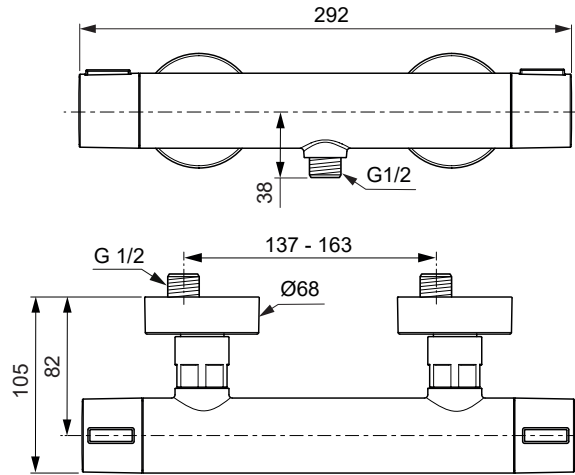

Produced from: **March 2023**

Shower Thermostat
Silk black **BD582XG**

Replace XX with the appropriate finish code
Rose = RO Silver = SI Silk black = XG

Example spare part order:
A 861 620 RO in Rose

Pos.	Description	Part-Number	Qty.	Pos.	Description	Part-Number	Qty.
1	Handle Volume cpl.	A 861 620 XX	1 Set				
2	Cartridge G1/2 90° cpl.	A 861 639 NU	1 pcs				
3	Therm. Cartridge w. key	A 861 622 NU	1 Set				
4	Handle Therm. cpl.	A 861 623 XX	1 Set				
5	Nipple G1/2 outside cpl.	A 861 624 NU	1 Set				
6	Non-return valve	A 861 372 NU	1 Set				
7	Escutcheon	A 861 625 XX	1 pcs				