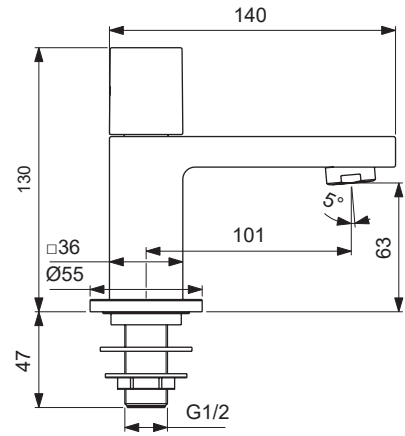

Ideal Standard

EXTRA

BD521XX

For XX:
 AA=chrome
 GN=silver storm
 A2=brushed gold
 A5=magnetic grey

Pos.	Signify	Spare parts-Nr.	Quantity	Pos.	Signify	Spare parts-Nr.	Quantity
1	Handle, w/o logo	B961869XX	1 Set				
2	Rubber button	A963751NU	1 Pcs.				
3	Adapter and screw	A861446NU	1 Set				
4	Ceramic valve G1/2-LH	B961659NU	1 Pcs.				
5	Aerator M24x1- 5l/min	F960876XX	1 Pcs.				
6	Rosette decorative	B961870XX	1 Pcs.				
7	Fixation set	B960334NU*	1 Set				