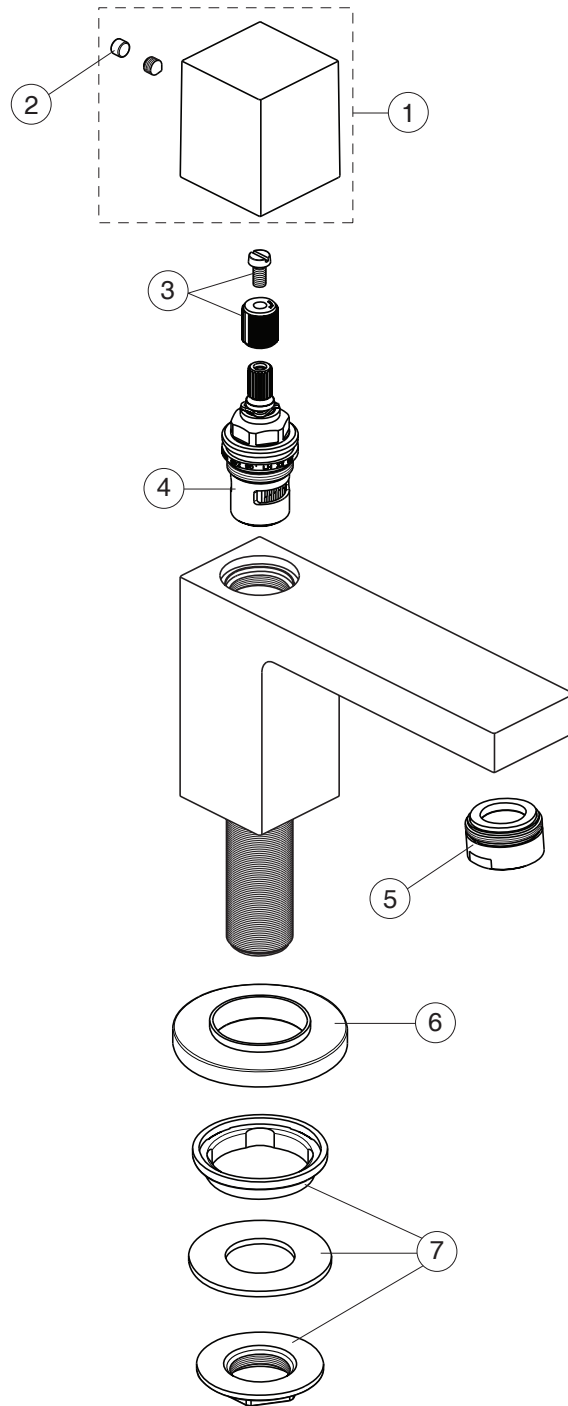

Ideal Standard

EXTRA

BD521XX

For XX:
 AA=chrome
 GN=silver storm
 A2=brushed gold
 A5=magnetic grey

Pos.	Signify	Spare parts-Nr.	Quantity	Pos.	Signify	Spare parts-Nr.	Quantity
1	Handle, w/o logo	B961869XX	1 Set				
2	Rubber button	A963751NU	1 Pcs.				
3	Adapter and screw	A861446NU	1 Set				
4	Ceramic valve G1/2-LH	B961659NU	1 Pcs.				
5	Aerator M24x1- 5l/min	F960876XX	1 Pcs.				
6	Rosette decorative	B961870XX	1 Pcs.				
7	Fixation set	B960334NU*	1 Set				

*Universal set (not all parts needed)