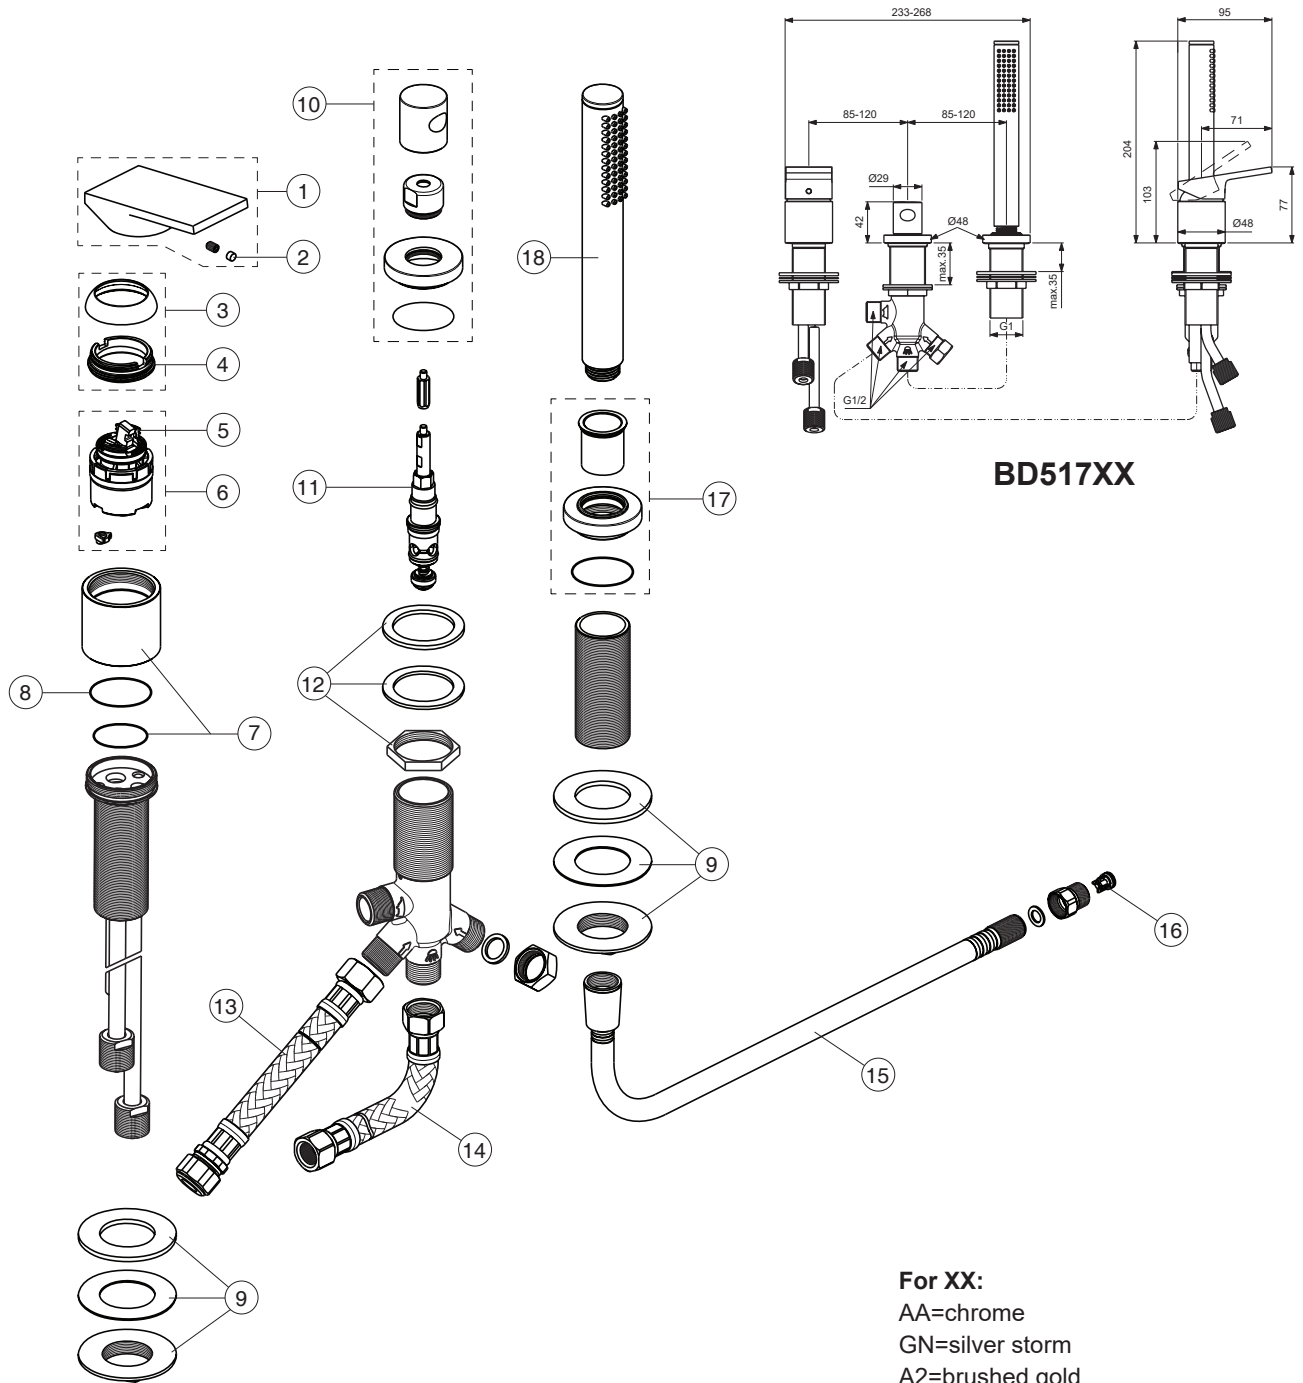

EXTRA

Ideal Standard

BD517XX

For XX:
 AA=chrome
 GN=silver storm
 A2=brushed gold
 A5=magnetic grey

Pos.	Signify	Spare parts-Nr.	Quantity	Pos.	Signify	Spare parts-Nr.	Quantity
1	Lever, w/o logo	B961877XX	1 Set	15	Sh.hose G1/2-L1750mm	H960440XX	1 Set
2	Rubber button	A963751NU	1 Pcs.	16	Rv-patrone	A960944NU	2 Pcs.
3	Rosette M38x1.5-compl.	B961661XX	1 Set	17	Holder handspray	A861475XX	1 Set
4	Screw M4x1.5/M38x1.5	B961374NU	1 Set	18	Handshower	BC774XX	1 Pcs.
5	Hot limit stop	A861181NU	1 Pcs.				
6	Cartridge Ø38mm	A861156NU*	1 Set				
7	Escutcheon	A861473XX	1 Set				
8	O-Ring-set	A860185NU	1 Set				
9	Mounting kit	H960294NU*	1 Set				
10	Pull knob	A861474XX	1 Set				
11	Diverter	A963805NU	1 Pcs.				
12	Fixation set	A963026NU	1 Set				
13	Flex hose G1/2-L400mm	A962823NU	1 Pcs.				
14	Flex hose G1/2-L600mm	H960185NU	1 Set				