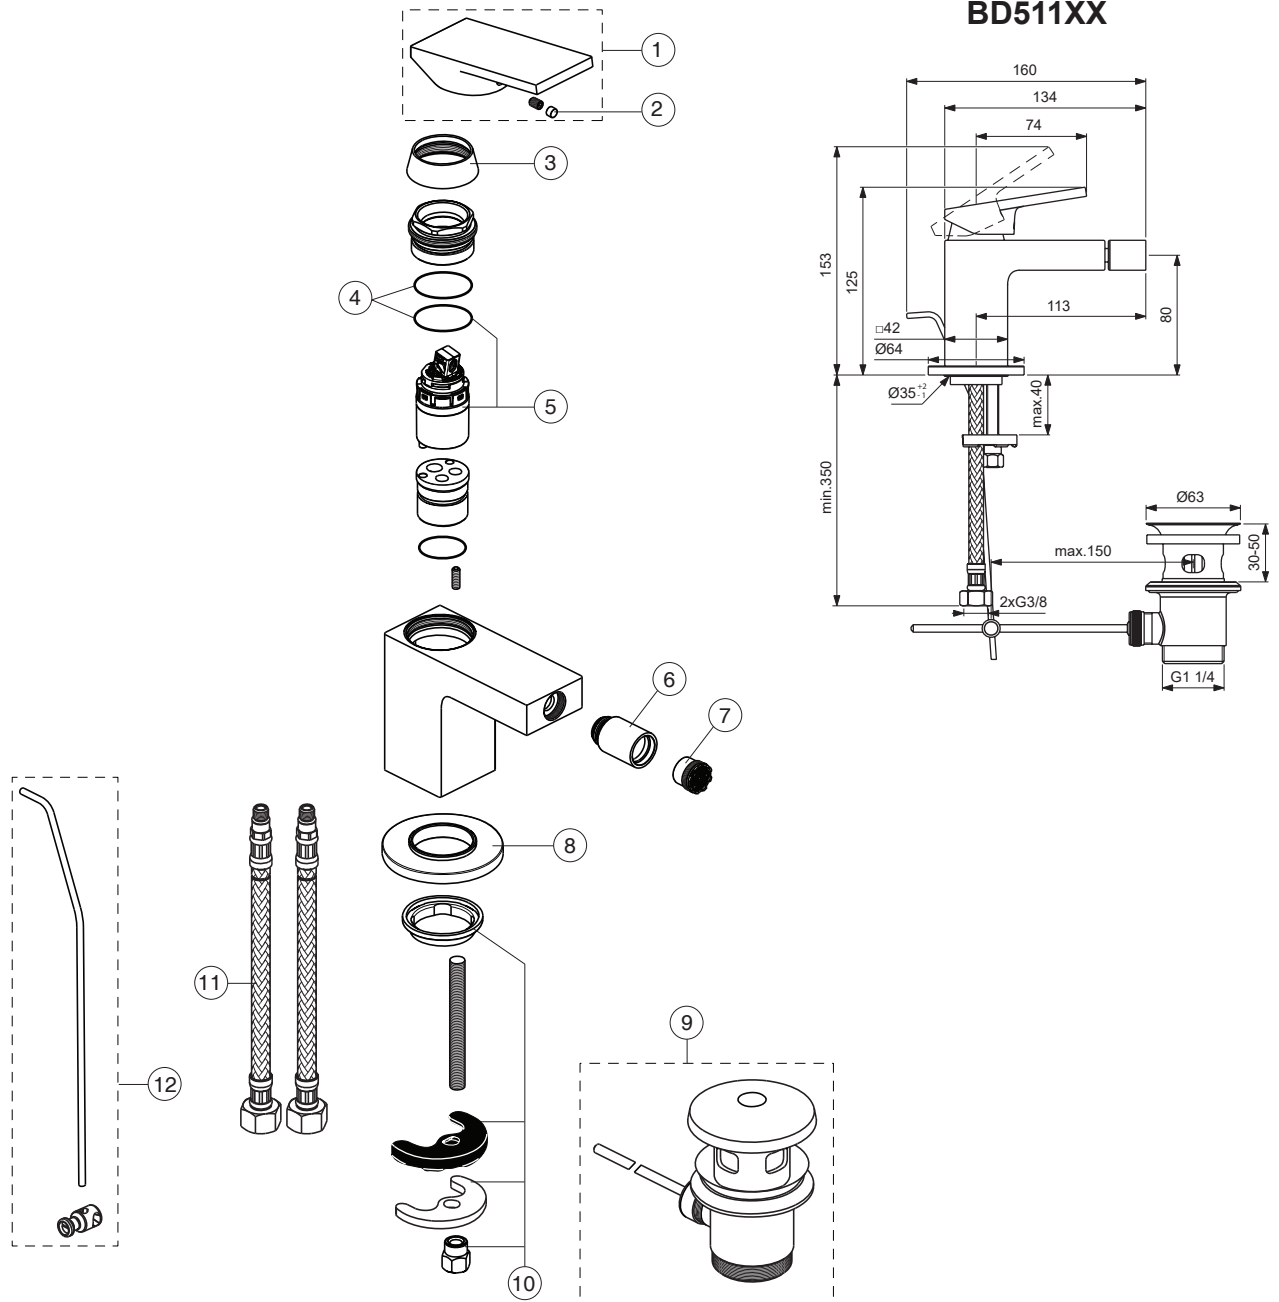

Ideal Standard

EXTRA

BD511XX

For XX=Coverage-Designate:
 AA=chrome,GN=silver storm,
 A2=brushed gold,A5=magnetic grey

For Instance:
 B961863AA for chrome

Pos.	Signify	Spare parts-Nr.	Quantity	Pos.	Signify	Spare parts-Nr.	Quantity
1	Lever,w/o logo	B961863XX	1 Set				
2	Rubber button	A963751NU	1 Pcs.				
3	Rosette	B961861XX	1 Pcs.				
4	O-Ring Ø28x2	A963299NU	1 Pcs.				
5	Cartridge Ø28mm	A861399NU	1 Set				
6	Ball joint M16x1	A861421XX	1 Pcs.				
7	Aer.cache M16x1-5 l/min	A962708NU	1 Pcs.				
8	Rosette decorative	B961862XX	1 Pcs.				
9	Pop-up waste	A961230AA B961800XX	1 Set				
10	Fixation set	A964520NU	1 Set				
11	FI.hose G3/8-L425mm	A962370NU	1 Pcs.				
12	Pull-up rod-compl.	B960900XX	1 Set				