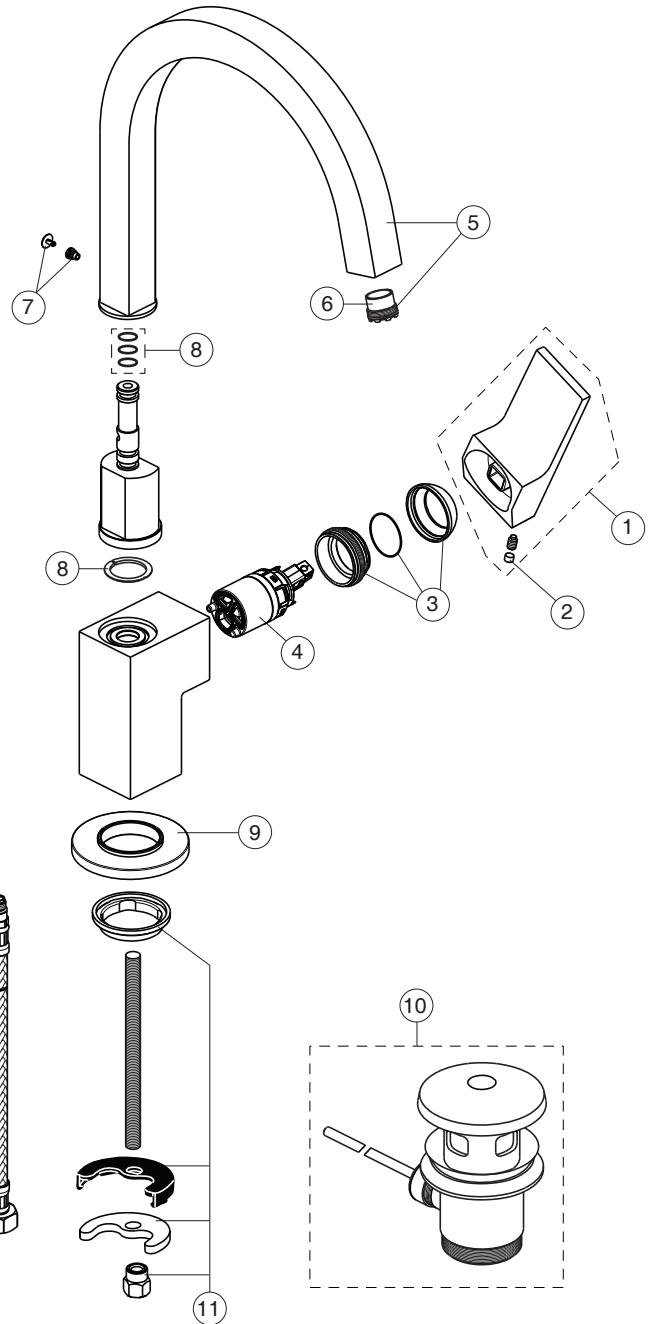

EXTRA

Ideal Standard

BD504XX
BD505XX

without pop-up waste:
BD505AA
with pop-up waste:
BD504AA

For XX=Coverage-Designate:

AA=chrome,GN=silver storm,
A2=brushed gold,A5=magnetic grey

For Instance:

B961865AA for chrome

Pos.	Signify	Spare parts-Nr.	Quantity	Pos.	Signify	Spare parts-Nr.	Quantity
1	Lever, w/o logo	B961865XX	1 Set				
2	Rubber button	A963751NU	1 Pcs.				
3	Cover cap	A861420XX	1 Set				
4	Cartridge Ø28mm	A861397NU	1 Set				
5	Tubular spout	B961867XX	1 Set				
6	Aer.cache M16x1-5 l/min	A962708NU	1 Pcs.				
7	Cap with screw	A962149XX*	1 Set				
8	Sealing set	B961868NU	1 Set				
9	Rosette decorative	B961862XX	1 Pcs.				
10	Pop-up waste	A961230AA	1 Set				
		B961800XX	1 Set				
11	Fixation set	A964520NU	1 Set				
12	Fl.hose G3/8/M8x1 /L500	A962005NU	1 Pcs.				
13	Pull-up rod-compl.	B960900XX	1 Set				