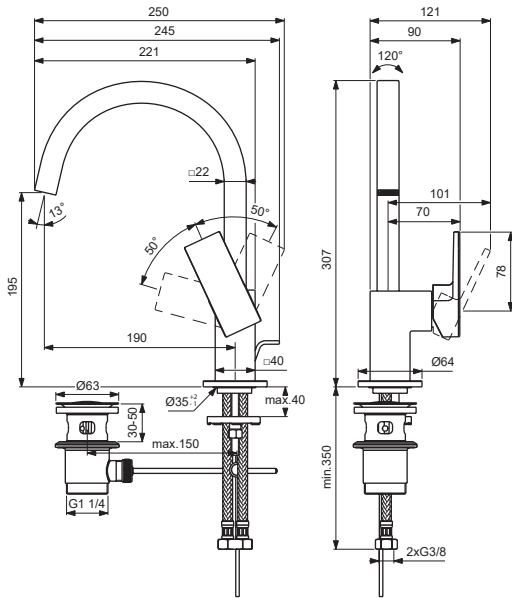

EXTRA

Ideal Standard

BD504XX
BD505XX

without pop-up waste:
BD505AA
with pop-up waste:
BD504AA

For XX=Coverage-Designate:

AA=chrome,GN=silver storm,
A2=brushed gold,A5=magnetic grey

For Instance:

B961865AA for chrome

Pos.	Signify	Spare parts-Nr.	Quantity	Pos.	Signify	Spare parts-Nr.	Quantity
1	Lever, w/o logo	B961865XX	1 Set				
2	Rubber button	A963751NU	1 Pcs.				
3	Cover cap	A861420XX	1 Set				
4	Cartridge Ø28mm	A861397NU	1 Set				
5	Tubular spout	B961867XX	1 Set				
6	Aer.cache M16x1-5 l/min	A962708NU	1 Pcs.				
7	Cap with screw	A962149XX*	1 Set				
8	Sealing set	B961868NU	1 Set				
9	Rosette decorative	B961862XX	1 Pcs.				
10	Pop-up waste	A961230AA	1 Set				
		B961800XX	1 Set				
11	Fixation set	A964520NU	1 Set				
12	Fl.hose G3/8/M8x1 /L500	A962005NU	1 Pcs.				
13	Pull-up rod-compl.	B960900XX	1 Set				