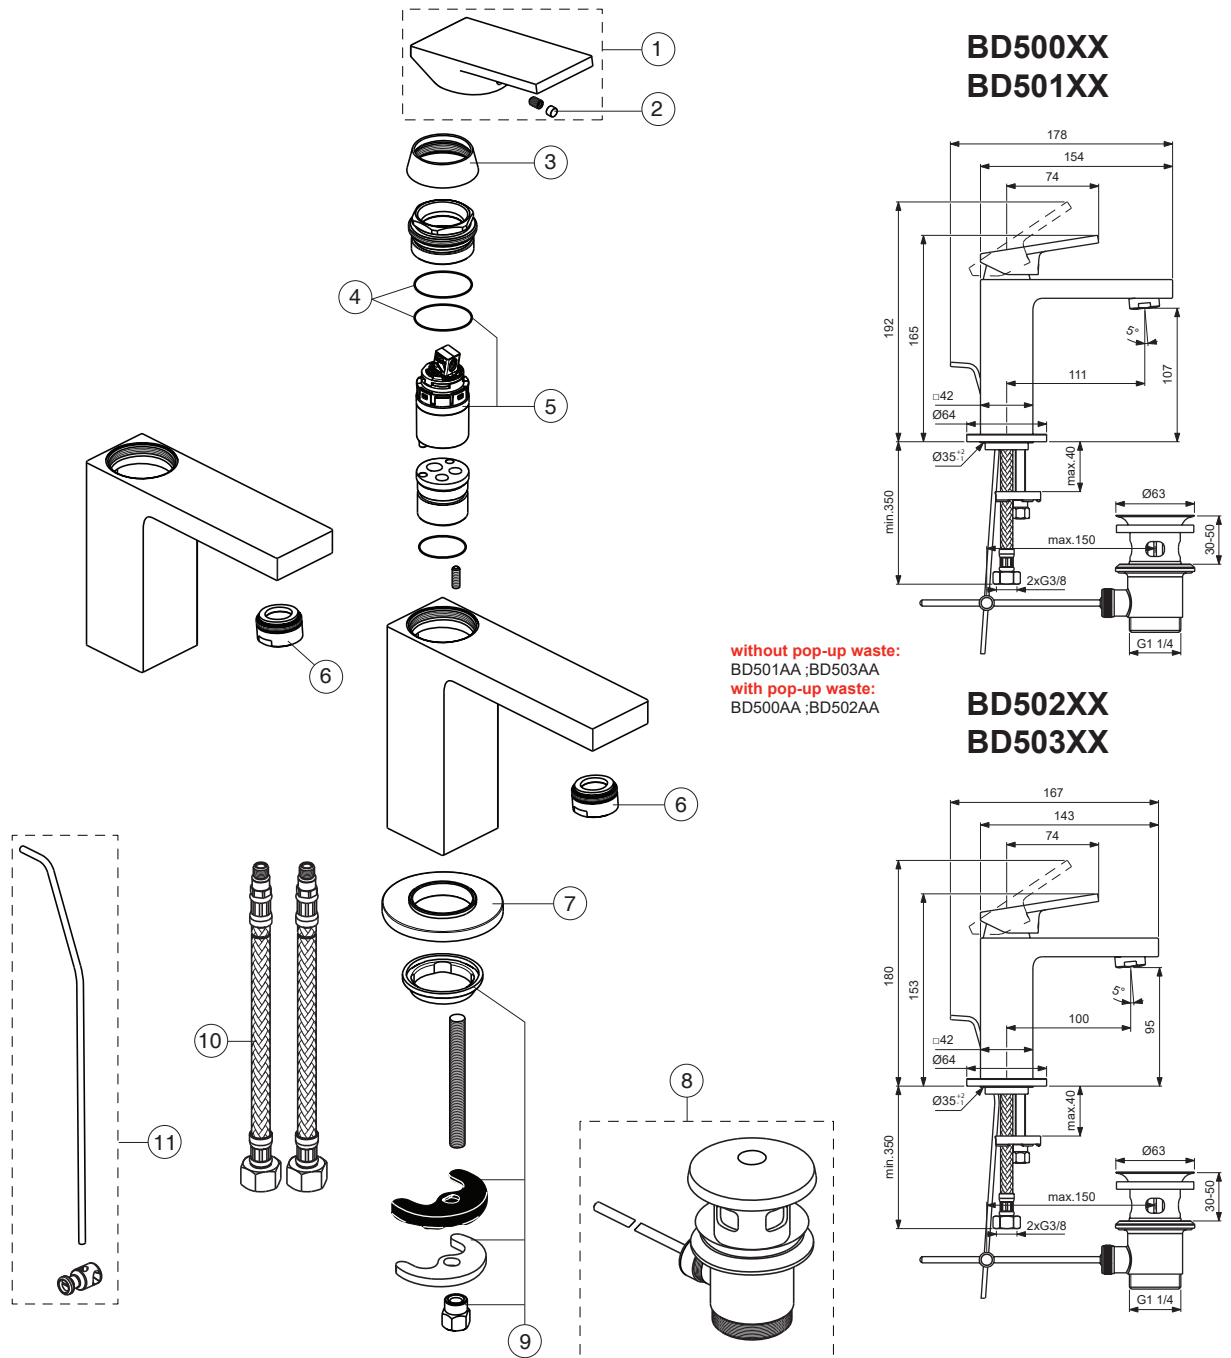

Ideal Standard

**EXTRA**

without pop-up waste:  
BD501AA ;BD503AA  
with pop-up waste:  
BD500AA ;BD502AA

**For XX=Coverage-Designate:**  
AA=chrome,GN=silver storm,  
A2=brushed gold,A5=magnetic grey

**For Instance:**  
B961863AA for chrome

Pos.	Signify	Spare parts-Nr.	Quantity	Pos.	Signify	Spare parts-Nr.	Quantity
1	Lever,w/o logo	B961863XX	1 Set				
2	Rubber button	A963751NU	1 Pcs.				
3	Rosette	B961861XX	1 Pcs.				
4	O-Ring Ø28x2	A963299NU	1 Pcs.				
5	Cartridge Ø28mm	A861399NU	1 Set				
6	Aerator M24x1- 5l/min	F960876XX	1 Pcs.				
7	Rosette decorative	B961862XX	1 Pcs.				
8	Pop-up waste	A961230AA B961800XX	1 Set				
9	Fixation set	A964520NU	1 Set				
10	Fl.hose G3/8-L425mm	A962370NU	1 Pcs.				
11	Pull-up rod-compl.	B960900XX	1 Set				