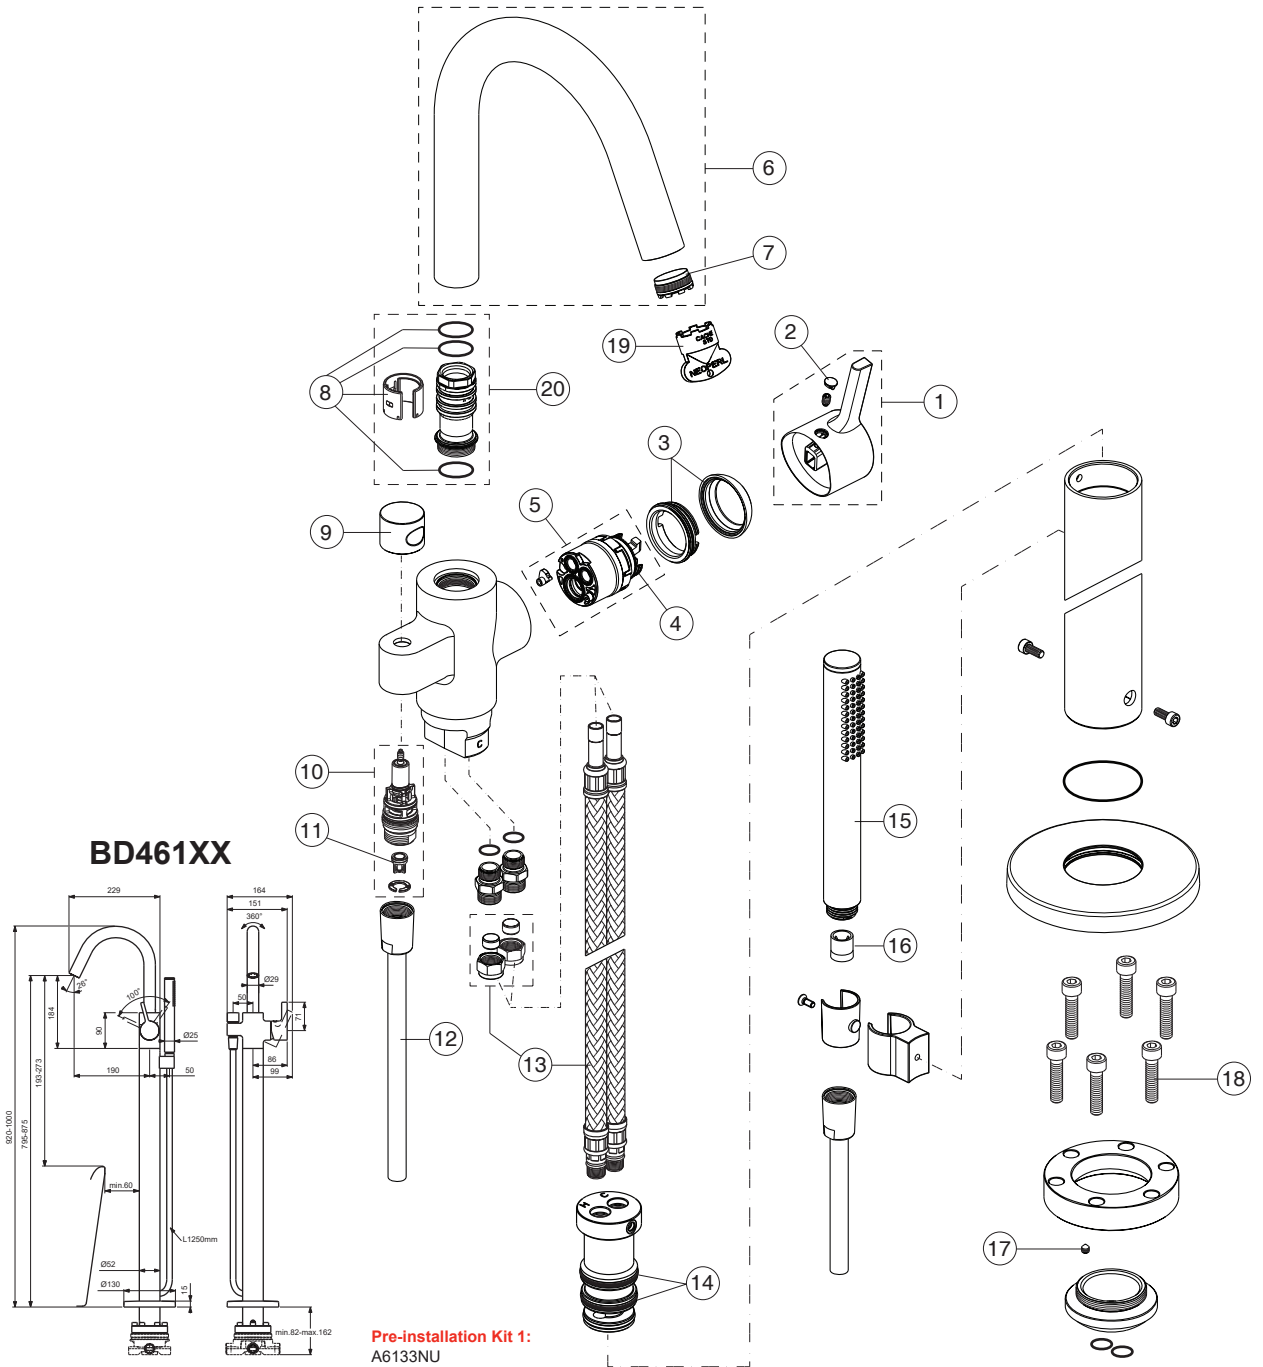

JOY

Ideal Standard

BD461XX

Pre-installation Kit 1:
A6133NU

For XX=Coverage-Designate:

AA=chrome, GN=silver storm
A2=brushed gold, A5=magnetic grey, J6=brushed bronze

For Instance:

B961885AA for chrome

Pos.	Signify	Spare parts-Nr.	Quantity	Pos.	Signify	Spare parts-Nr.	Quantity
1	Lever-compl.	B961665XX	1 Set	15	Handshower, 8 l/min	BC774XX	1 Pcs.
2	Rubber cap Ø8.1x3	B960473AA	1 Set	16	Flow limit, 8 l/min	B961093NU	1 Pcs.
3	Cap M38x1.5	B961661XX	1 Set	17	Screw M5x6	A962041NU*	1 Set
4	Hot limit stop	A861181NU	1 Pcs.	18	Screw M8x35	A960242NU	1 Pcs.
5	Cartridge Ø38mm	A861156NU*	1 Set	19	Stream regulator key	A960196NU	1 Set
6	Tub.spout R200mm	B961885XX	1 Set	20	Nipple M25x1.5	B961964NU	1 Set
7	Flow straightner M24x1	A960412NU	1 Pcs.				
8	Sealing set for tub.spout	B961582NU*	1 Set				
9	Knob	A860989XX	1 Pcs.				
10	Diverter autom.	B960167XX	1 Set				
11	Rv-patrone	A960944NU	2 Pcs.				
12	Sh.hose L1250mm-compl.	BE125XX	1 Pcs.				
13	Fl.hose M12x1-Ø10x676	A861140NU	1 Set				
14	O-Ring Ø29.82x2.62	N960006NU	5 Pcs.				

*Universal set (not all parts needed)

03.2024