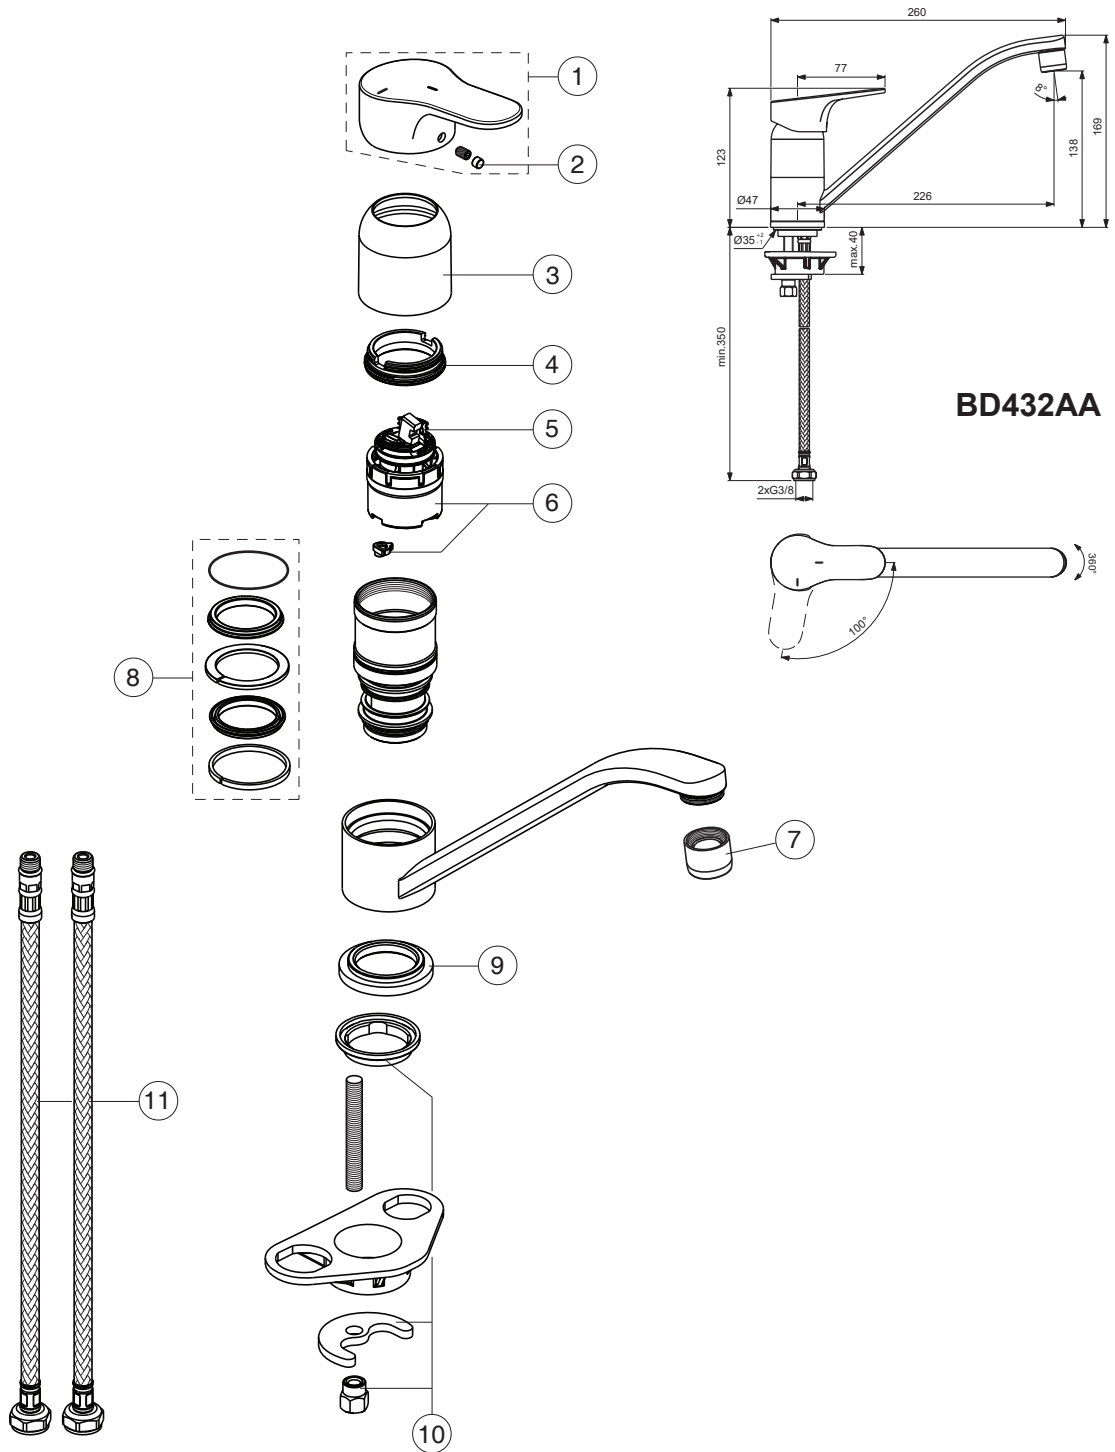

# CERABASE

Ideal Standard

Pos.	Signify	Spare parts-Nr.	Quantity	Pos.	Signify	Spare parts-Nr.	Quantity
1	Lever	B961853AA	1 Set				
2	Rubber button	A963751NU	1 Pcs.				
3	Rosette	B961431AA	1 Pcs.				
4	Screw M41x1.5/M38x1.5	B961374NU	1 Set				
5	Hot limit stop	A861181NU	1 Pcs.				
6	Cartridge Ø38mm	A861156NU*	1 Set				
7	Perlator M22x1-A	B960828AA	1 Pcs.				
8	Sealing set	B960784NU	1 Set				
9	Rosette decorative	B961430AA	1 Pcs.				
10	Fixation set	B960432NU	1 Set				
11	FI.pexhose G3/8-L445mm	B960535NU	1 Pcs.				

\*Universal set (not all parts needed)