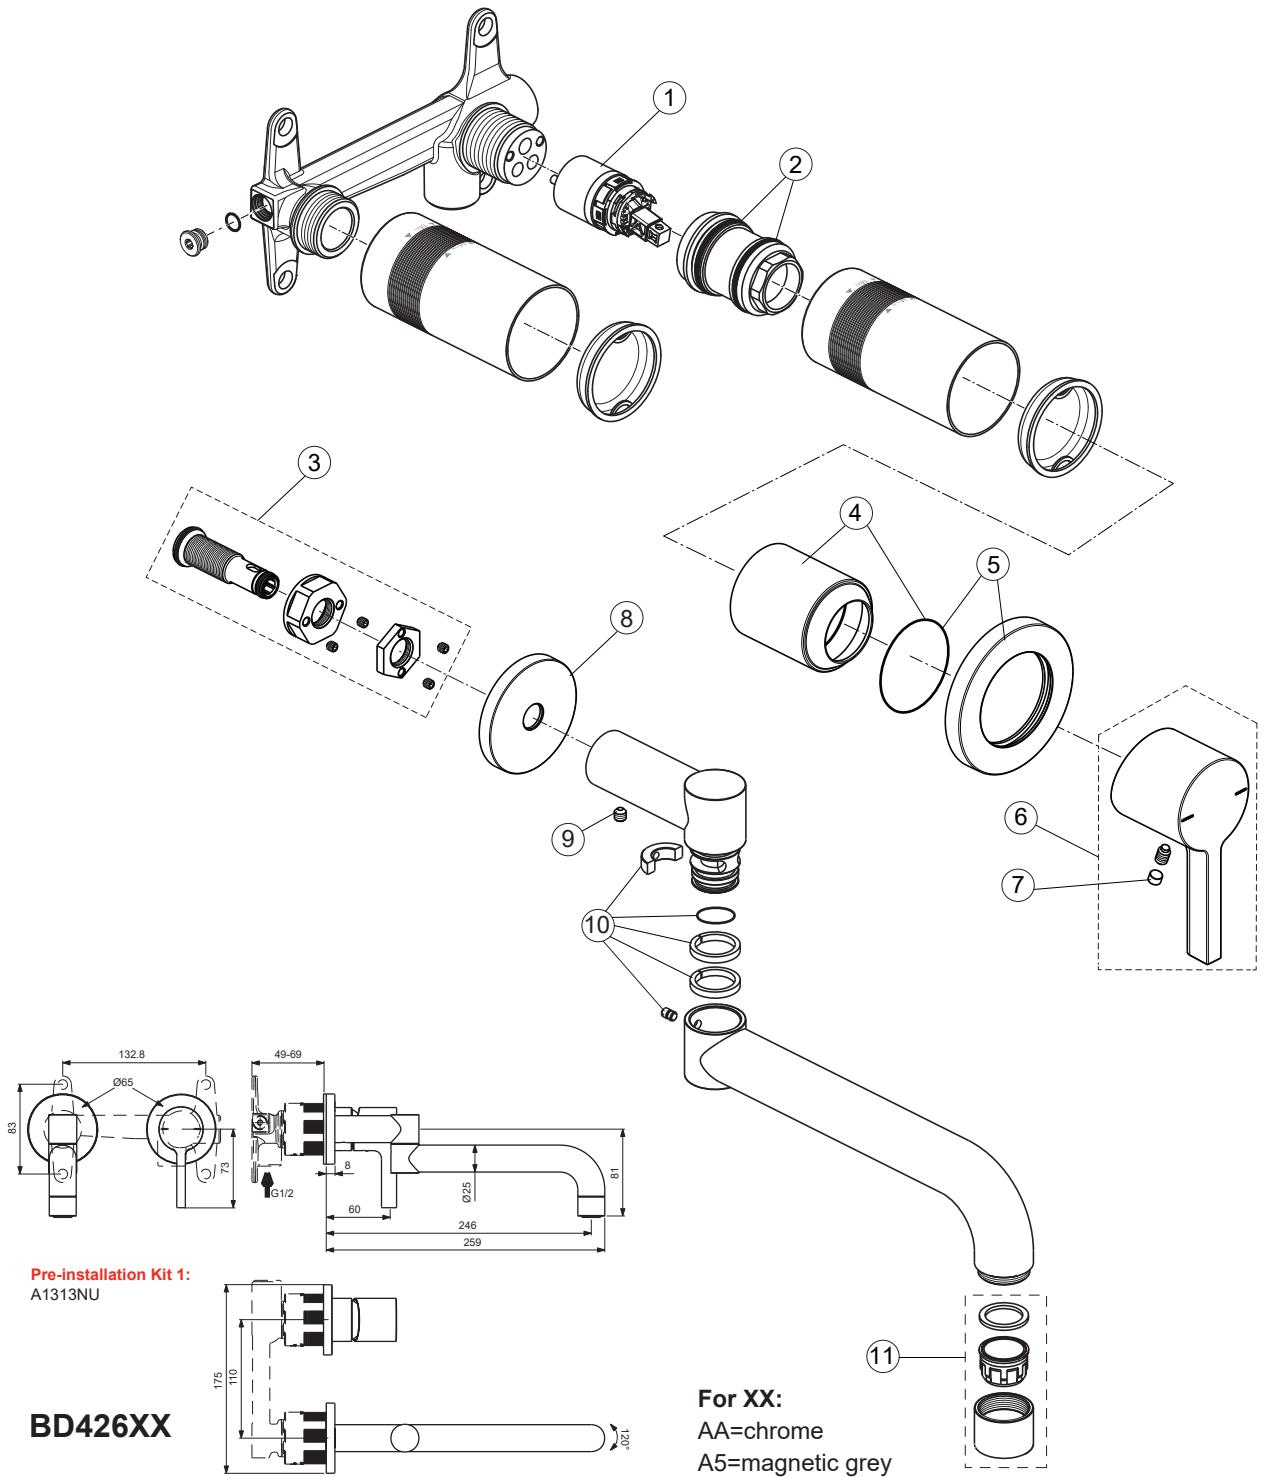

**GUSTO**

**Ideal Standard**

Pos.	Signify	Spare parts-Nr.	Quantity	Pos.	Signify	Spare parts-Nr.	Quantity
1	Cartridge Ø28mm	A861397NU*	1 Set				
2	O-Ring Ø32x2	A961793NU	2 Pcs.				
3	Connector nipple-compl.	B961888NU	1 Set				
4	Escutcheon with O-Ring	A861424XX	1 Set				
5	Cover cap with O-Ring	A861433XX	1 Set				
6	Lever	B961882XX	1 Set				
7	Rubber button	A963751NU**	1 Pcs.				
	Rubber button	A963751XX***	1 Pcs.				
8	Escutcheon	A861434XX	1 Pcs.				
9	Screw M5x5	B960745NU	1 Pcs.				
10	Sealing set for tub.spout	B961833NU	1 Set				
11	Aerator M22x1-A	B961405XX	1 Set				

\*Universal set (not all parts needed) \*\* for BD426AA \*\*\* for BD426A5