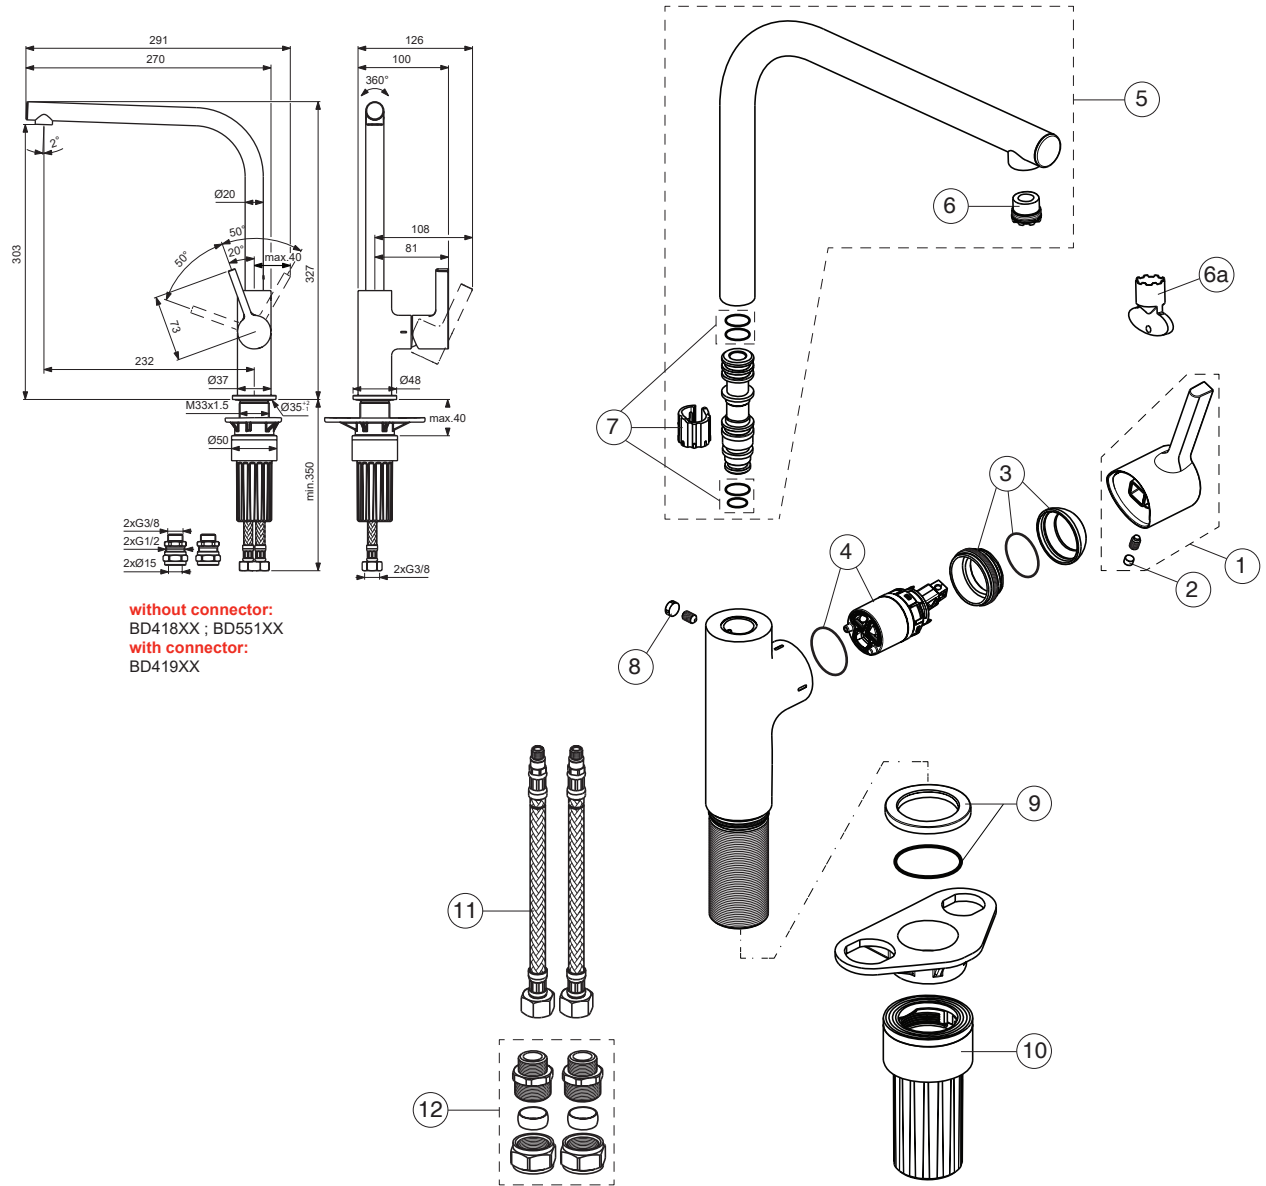

GUSTO

Ideal Standard

Produced from: May 2023

**BD418XX
BD419XX
BD551XX**

without connector:
BD418XX ; BD551XX
with connector:
BD419XX

For XX=Coverage-Designate:

AA=chrome, **GN**=silver storm
A2=brushed gold, **J4**=sunset rose
A5=magnetic grey

For Instance:

A861419AA for chrome

Pos.	Signify	Spare parts-Nr.	Quantity	Pos.	Signify	Spare parts-Nr.	Quantity
1	Lever, w/logo	A861419XX	1 Set	9	Rosette decorative	B961806AA	1 Set
2	Rubber button	A963751NU	1 Pcs.	10	Fixation set	B961807NU	1 Set
3	Cover cap	A861420XX	1 Set	11	FI.hose G3/8-L425mm	A962370NU	1 Pcs.
4	Cartridge Ø28mm	A861397NU	1 Set	12	Connector G3/8,Ø15-set	B960845NU	1 Set
5	Tub.spout L232mm	B961821XX	1 Set				
	Tub.spout L232mm-4.5 l/min	B961823XX**	1 Set				
	Tub.spout L232mm-7 l/min	B961822XX***	1 Set				
6	Aer.cache M16.5x1	B960497NU	1 Pcs.				
	Aer.cache M16.5x1-4.5 l/min	B961901NU**	1 Pcs.				
	Aer.cache M16.5x1-7 l/min	B961791NU***	1 Set				
	Flow straight M16.5x1	B960500NU***	1 Pcs.				
6a	Key for stream regulator	A960196NU*	1 Set				
7	Sealing set	B960839NU*	1 Set				
8	Rubber cap Ø8.1x3	B960583NU	1 Set				

**for BD551XX ***for BD419XX

*Universal set (not all parts needed)

05.2023