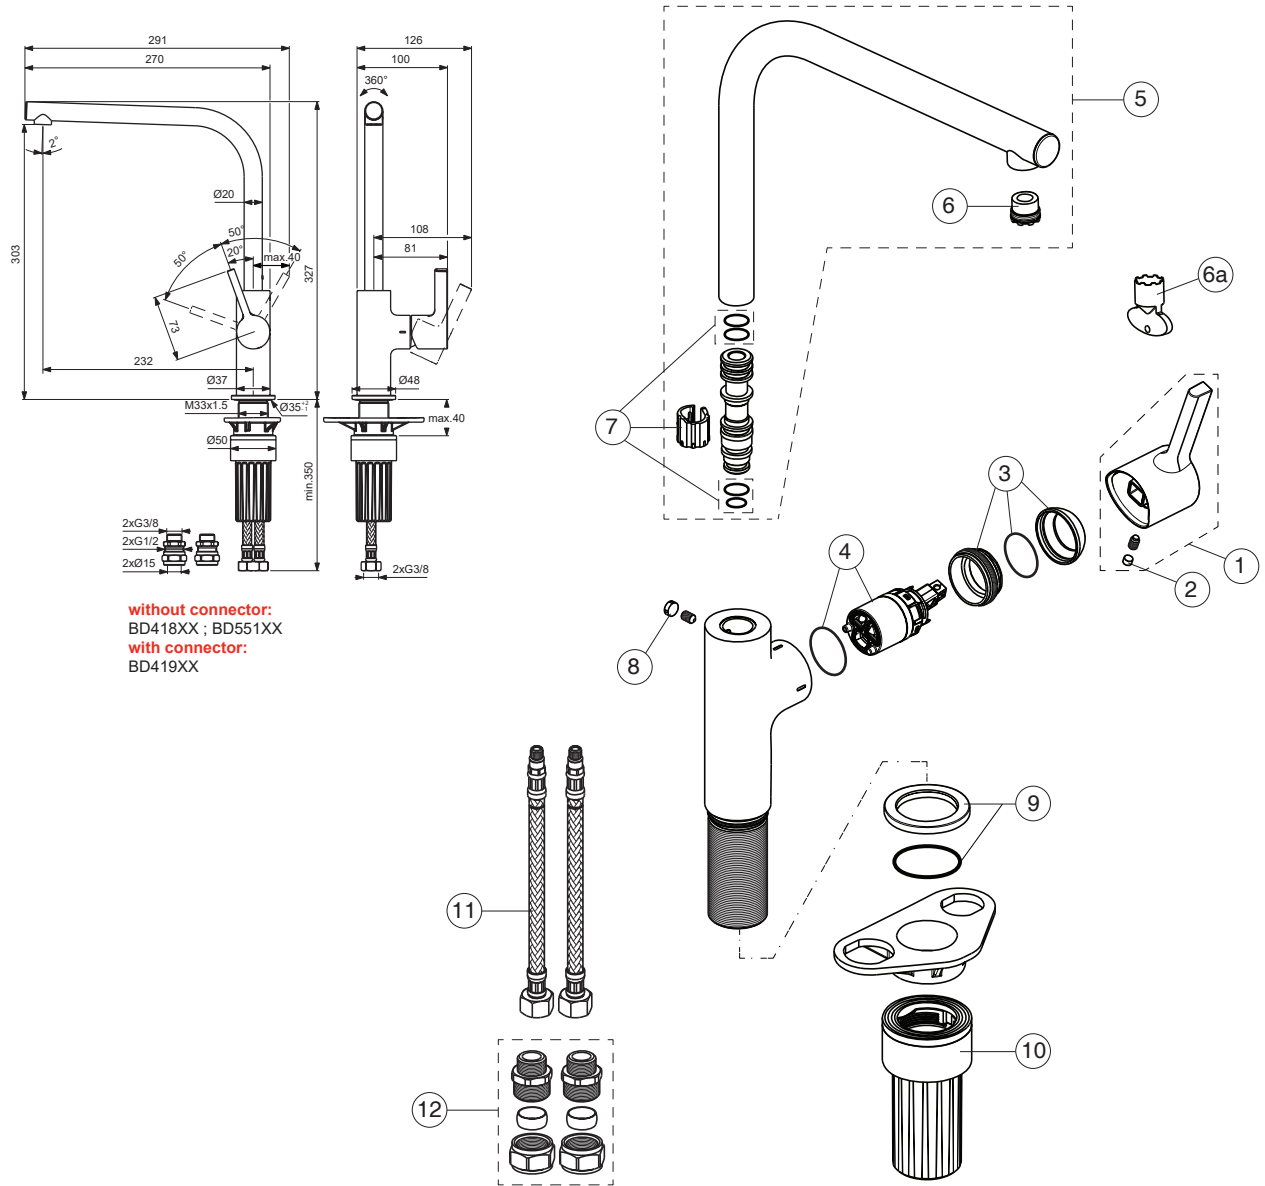

GUSTO

Ideal Standard

Produced from: May 2022

**BD418XX
BD419XX
BD551XX**

without connector:
BD418XX ; BD551XX
with connector:
BD419XX

For XX=Coverage-Designate:

AA=chrome, **GN**=silver storm
A2=brushed gold, **J4**=sunset rose
A5=magnetic grey

For Instance:

A861419AA for chrome

Pos.	Signify	Spare parts-Nr.	Quantity	Pos.	Signify	Spare parts-Nr.	Quantity
1	Lever,w/logo	A861419XX	1 Set	9	Rosette decorative	B961806AA	1 Set
2	Rubber button	A963751NU	1 Pcs.	10	Fixation set	B961807NU	1 Set
3	Cover cap	A861420XX	1 Set	11	Fl.hose G3/8-L425mm	A962370NU	1 Pcs.
4	Cartridge Ø28mm	A861397NU	1 Set	12	Connector G3/8,Ø15-set	B960845NU	1 Set
5	Tub.spout L232mm	B961821XX	1 Set				
	Tub.spout L232mm-5 l/min	B961823XX**	1 Set				
	Tub.spout L232mm-7 l/min	B961822XX***	1 Set				
6	Aer.cache M16.5x1	B960497NU	1 Pcs.				
	Aer.cache M16.5x1-5 l/min	A962708NU**	1 Pcs.				
	Aer.cache M16.5x1-7 l/min	B961791NU***	1 Set				
	Flow straight M16.5x1	B960500NU***	1 Pcs.				
6a	Key for stream regulator	A960196NU*	1 Set				
7	Sealing set	B960839NU*	1 Set				
8	Rubber cap Ø8.1x3	B960583NU	1 Set				

**for BD551XX ***for BD419XX

*Universal set (not all parts needed)

05.2022