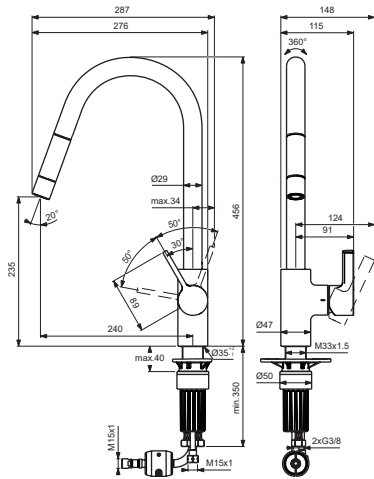

BD414XX

**BD416XX
BD471XX**

without connector:
BD416XX
with connector:
BD471XX

For XX=Coverage-Designate:
AA=chrome,GN=silver storm
A2=brushed gold,J4=sunset rose
A5=magnetic grey

For Instance:
B961813AA for chrome

Pos.	Signify	Spare parts-Nr.	Quantity	Pos.	Signify	Spare parts-Nr.	Quantity
1	Lever	B961813XX	1 Set	14	Plastic insert	A960911NU	1 Pcs.
2	Rubber button	A963751NU	1 Pcs.	15	Flow straightner	B960510NU***	1 Set
3	Cover cap	B961815XX	1 Pcs.				
4	Screw M41x1.5/M33x1.5	B961814NU	1 Pcs.				
5	Cartridge Ø28mm	A861397NU	1 Set				
6	Sealing set for tub.spout	B961582NU	1 Set				
7	Plastic hose L1500	B961816AA	1 Pcs.				
8	Pull-down spray 1F	B961817XX*	1 Pcs.				
	Pull-down spray 2F	B961818XX**	1 Pcs.				
9	O-Ring Ø36.2x2.62	A962575NU	1 Pcs.				
10	Fixation set	B961807NU	1 Set				
11	Fl.hose G3/8/M8x1 /L500	A962005NU	1 Pcs.				
12	Rv-patrone	A960944NU	1 Pcs.				
13	Connector G3/8,Ø15-set	B960845NU	1 Set				

*for BD414XX **for BD416XX; BD471XX ***for BD471XX