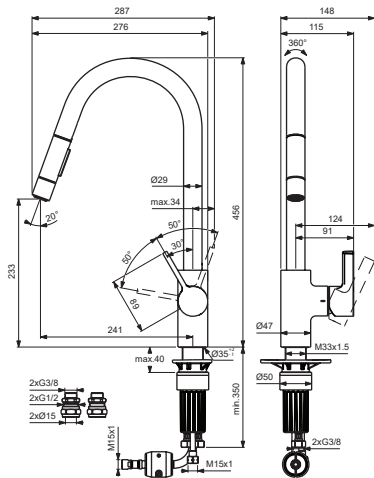

BD414XX

**BD416XX
BD471XX**

without connector:
BD416XX
with connector:
BD471XX

For XX=Coverage-Designate:
AA=chrome,GN=silver storm
A2=brushed gold,J4=sunset rose
A5=magnetic grey

For Instance:
B961813AA for chrome

Pos.	Signify	Spare parts-Nr.	Quantity	Pos.	Signify	Spare parts-Nr.	Quantity
1	Lever	B961813XX	1 Set	14	Plastic insert	A960911NU	1 Pcs.
2	Rubber button	A963751NU	1 Pcs.	15	Flow straightner	B960510NU***	1 Set
3	Cover cap	B961815XX	1 Pcs.				
4	Screw M41x1.5/M33x1.5	B961814NU	1 Pcs.				
5	Cartridge Ø28mm	A861397NU	1 Set				
6	Sealing set for tub.spout	B961582NU	1 Set				
7	Plastic hose L1500	B961816AA	1 Pcs.				
8	Pull-down spray 1F	B961817XX*	1 Pcs.				
	Pull-down spray 2F	B961818XX**	1 Pcs.				
9	O-Ring Ø36.2x2.62	A962575NU	1 Pcs.				
10	Fixation set	B961807NU	1 Set				
11	Fl.hose G3/8/M8x1 /L500	A962005NU	1 Pcs.				
12	Rv-patrone	A960944NU	1 Pcs.				
13	Connector G3/8,Ø15-set	B960845NU	1 Set				

*for BD414XX **for BD416XX; BD471XX ***for BD471XX