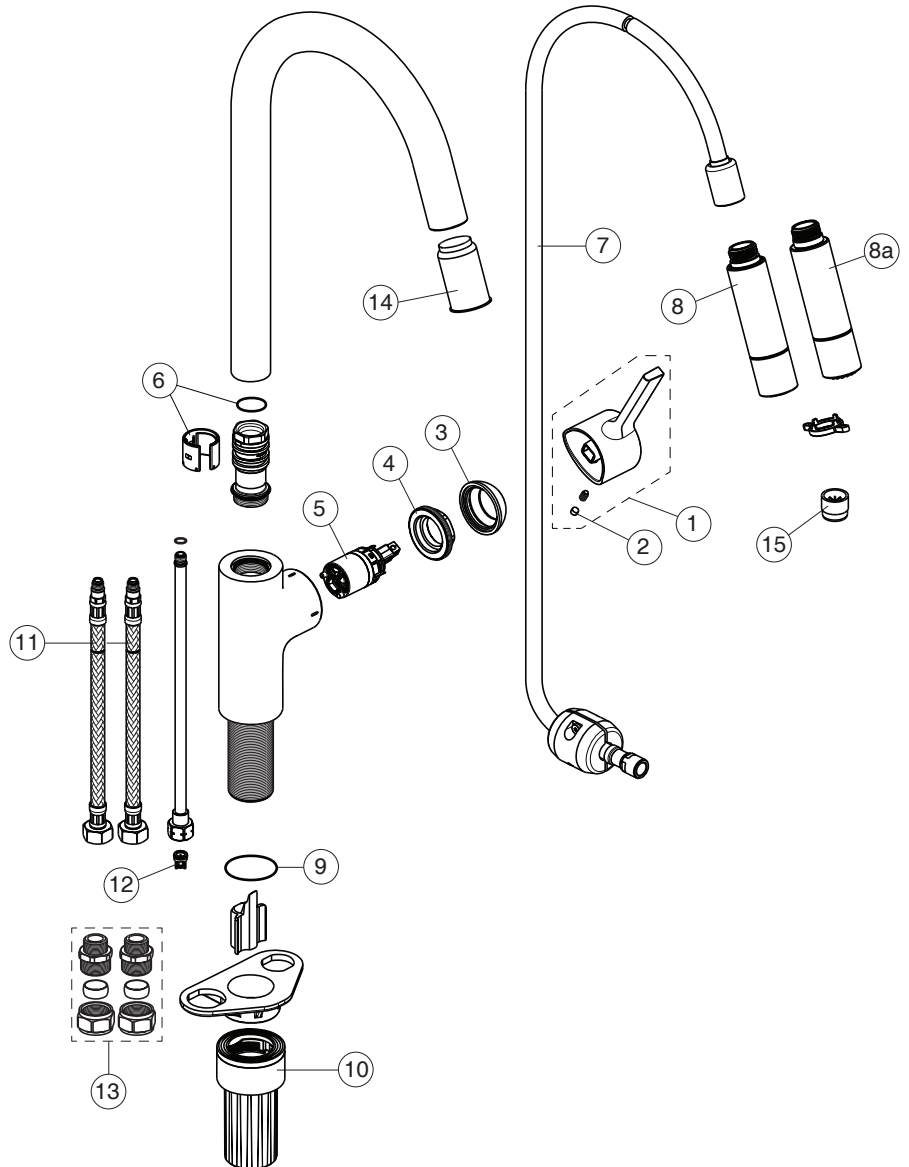

BD414XX

**BD416XX
BD471XX**

without connector:
BD416XX
with connector:
BD471XX

For XX=Coverage-Designate:
AA=chrome,GN=silver storm
A2=brushed gold,J4=sunset rose
A5=magnetic grey

For Instance:
B961813AA for chrome

Pos.	Signify	Spare parts-Nr.	Quantity	Pos.	Signify	Spare parts-Nr.	Quantity
1	Lever	B961813XX	1 Set	14	Plastic insert	A960911NU	1 Pcs.
2	Rubber button	A963751NU	1 Pcs.	15	Flow straightner	B960510NU***	1 Set
3	Cover cap	B961815XX	1 Pcs.				
4	Screw M41x1.5/M33x1.5	B961814NU	1 Pcs.				
5	Cartridge Ø28mm	A861397NU	1 Set				
6	Sealing set for tub.spout	B961582NU	1 Set				
7	Plastic hose L1500	B961816AA	1 Pcs.				
8	Pull-down spray 1F	B961817XX*	1 Pcs.				
	Pull-down spray 2F	B961818XX**	1 Pcs.				
9	O-Ring Ø36.2x2.62	A962575NU	1 Pcs.				
10	Fixation set	B961807NU	1 Set				
11	Fl.hose G3/8/M8x1 /L500	A962005NU	1 Pcs.				
12	Rv-patrone	A960944NU	1 Pcs.				
13	Connector G3/8,Ø15-set	B960845NU	1 Set				

*for BD414XX **for BD416XX; BD471XX ***for BD471XX