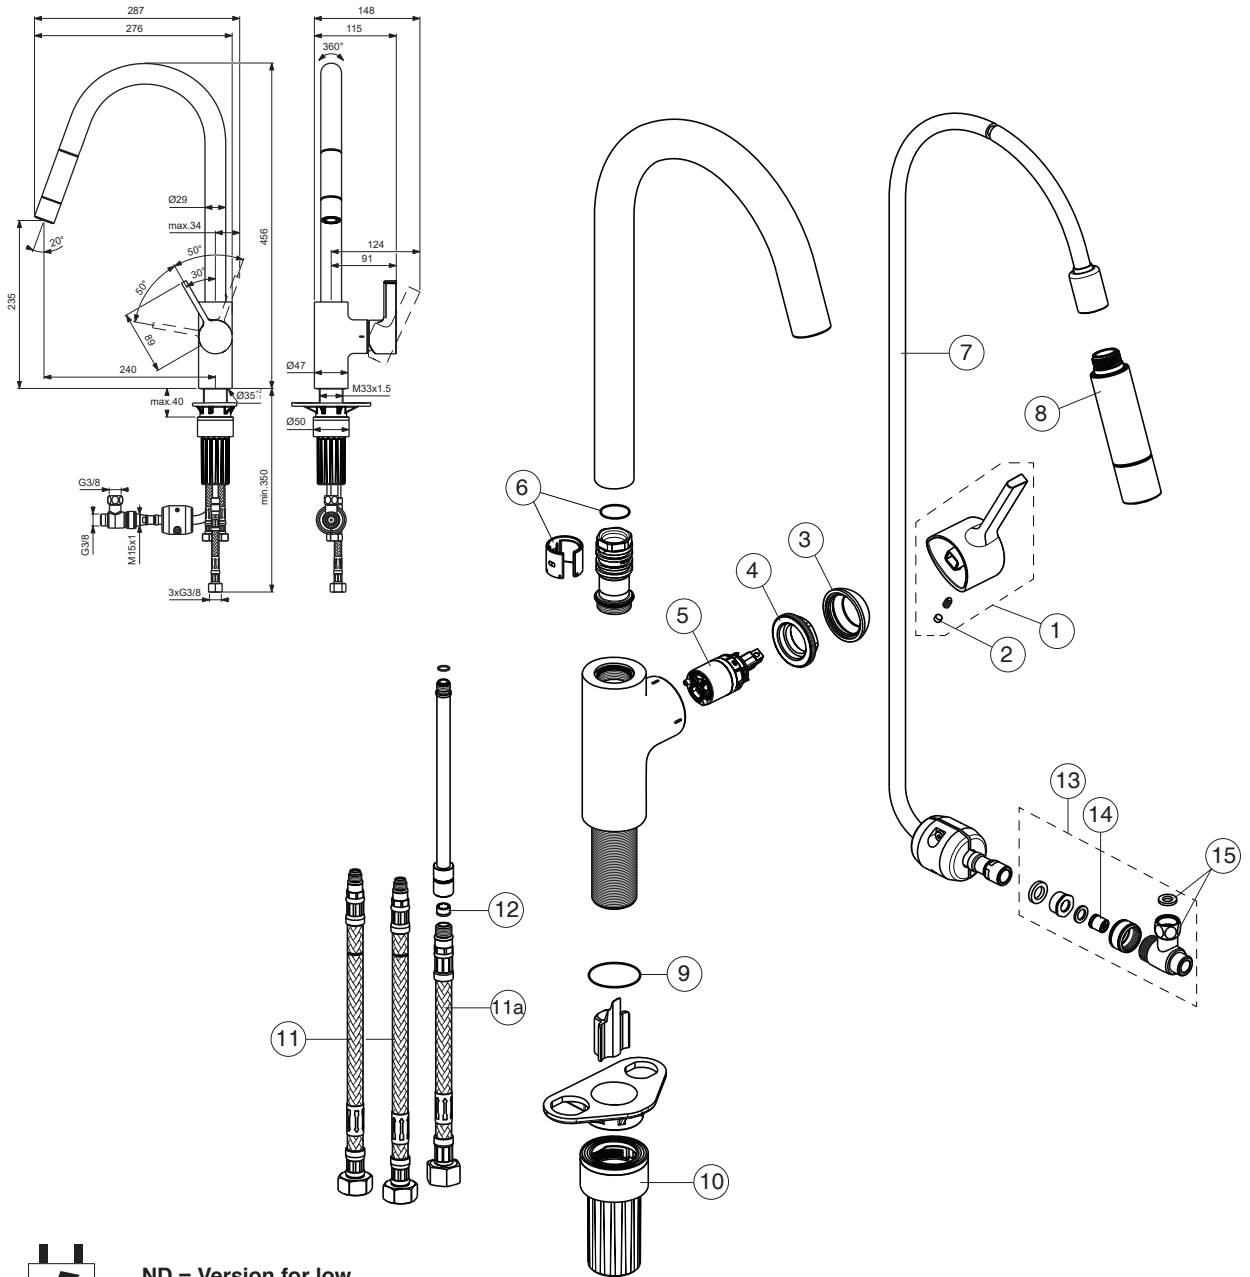

BD415AA

ND = Version for low pressure

Pos.	Signify	Spare parts-Nr.	Quantity	Pos.	Signify	Spare parts-Nr.	Quantity
1	Lever	B961813AA	1 Set	14	Non return valve	B961346NU	1 Pcs.
2	Rubber button	A963751NU	1 Pcs.	15	T-Stueck	A962630NU	1 Set
3	Cover cap	B961815AA	1 Pcs.				
4	Screw M41x1.5/M33x1.5	B961814NU	1 Pcs.				
5	Cartridge Ø28mm	A861397NU	1 Set				
6	Sealing set for tub.spout	B961582NU	1 Set				
7	Shower hose L1500	B961816AA	1 Pcs.				
8	Pull-down spray 1F	B961820AA	1 Pcs.				
9	O-Ring Ø36.2x2.62	A962575NU	1 Pcs.				
10	Fixation set	B961807NU	1 Set				
11	Fl.hose G3/8/M8x1 /L500	A962005NU	1 Pcs.				
11a	Flex hose G3/8 /L445	A963600NU	1 Pcs.				
12	Flow limiter 6 l/min	A860984NU	1 Pcs.				
13	Mix.group for kitchen,ND	B960465AA	1 Set				