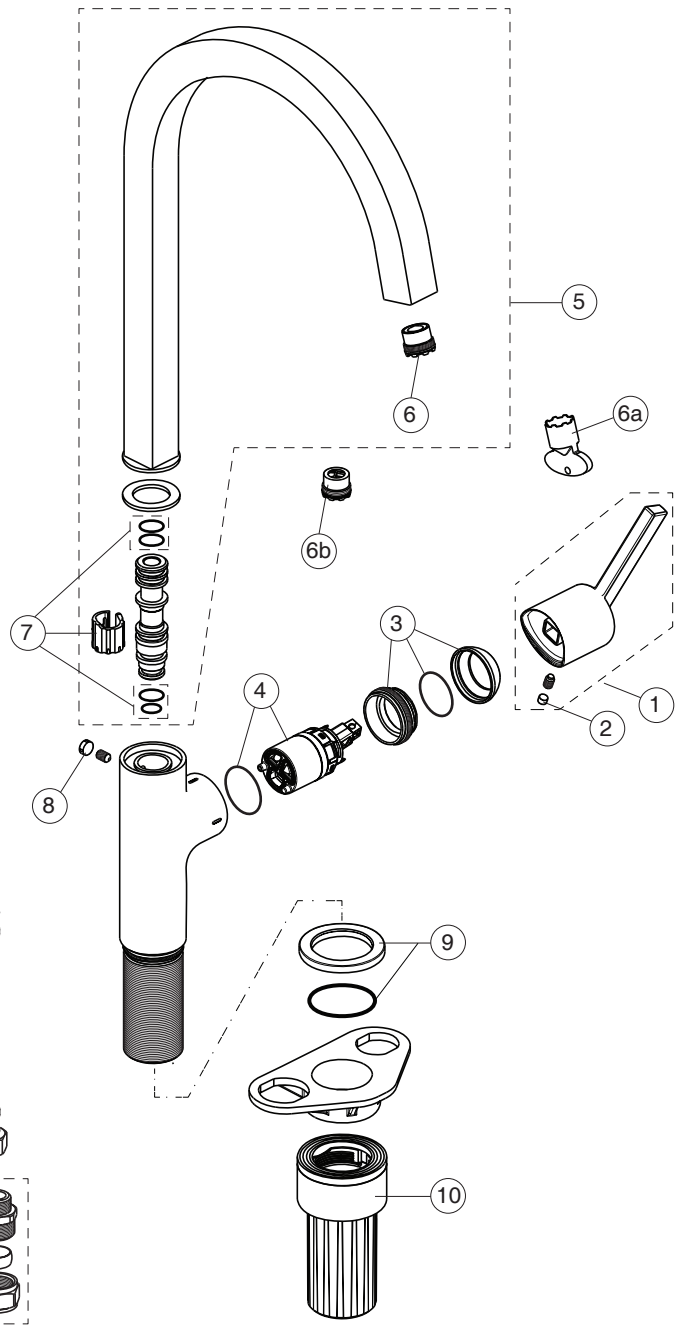

For XX=Coverage-Designate:

AA=chrome,GN=silver storm

A2=brushed gold,J4=sunset rose

A5=magnetic grey

For Instance:

A861419AA for chrome

Pos.	Signify	Spare parts-Nr.	Quantity	Pos.	Signify	Spare parts-Nr.	Quantity
1	Lever,w/logo	B961808XX	1 Set	9	Rosette decorative	B961806AA	1 Set
2	Rubber button	A963751NU	1 Pcs.	10	Fixation set	B961807NU	1 Set
3	Cover cap	A861420XX	1 Set	11	FI.hose G3/8-L425mm	A962370NU	1 Pcs.
4	Cartridge Ø28mm	A861397NU	1 Set	12	Connector G3/8,Ø15-set	B960845NU	1 Set
5	Tub.spout R204mm	B961809XX	1 Set				
	Tub.spout R204mm-4.5 l/min	B961812XX**	1 Set				
	Tub.spout R204mm-7 l/min	B961811XX***	1 Set				
6	Aer.cache M16.5x1	B960497NU	1 Pcs.				
	Aer.cache M16.5x1-4.5 l/min	B961901NU**	1 Pcs.				
	Aer.cache M16.5x1-7 l/min	B961791NU***	1 Set				
6a	Key for stream regulator	A960196NU*	1 Set				
6b	Flow straight M16.5x1	B960500NU***	1 Pcs.				
7	Sealing set	B960839NU*	1 Set				
8	Rubber cap Ø8.1x3	B960583NU	1 Set				

**for BD547XX ***for BD413XX

*Universal set (not all parts needed)

05.2023