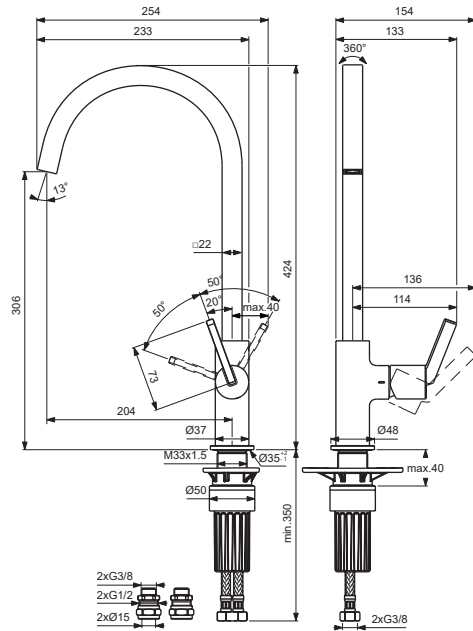

GUSTO

Ideal Standard

Produced from: May 2022

BD411XX
BD413XX
BD547XX

without connector:
BD411XX ; BD547XX
with connector:
BD413XX