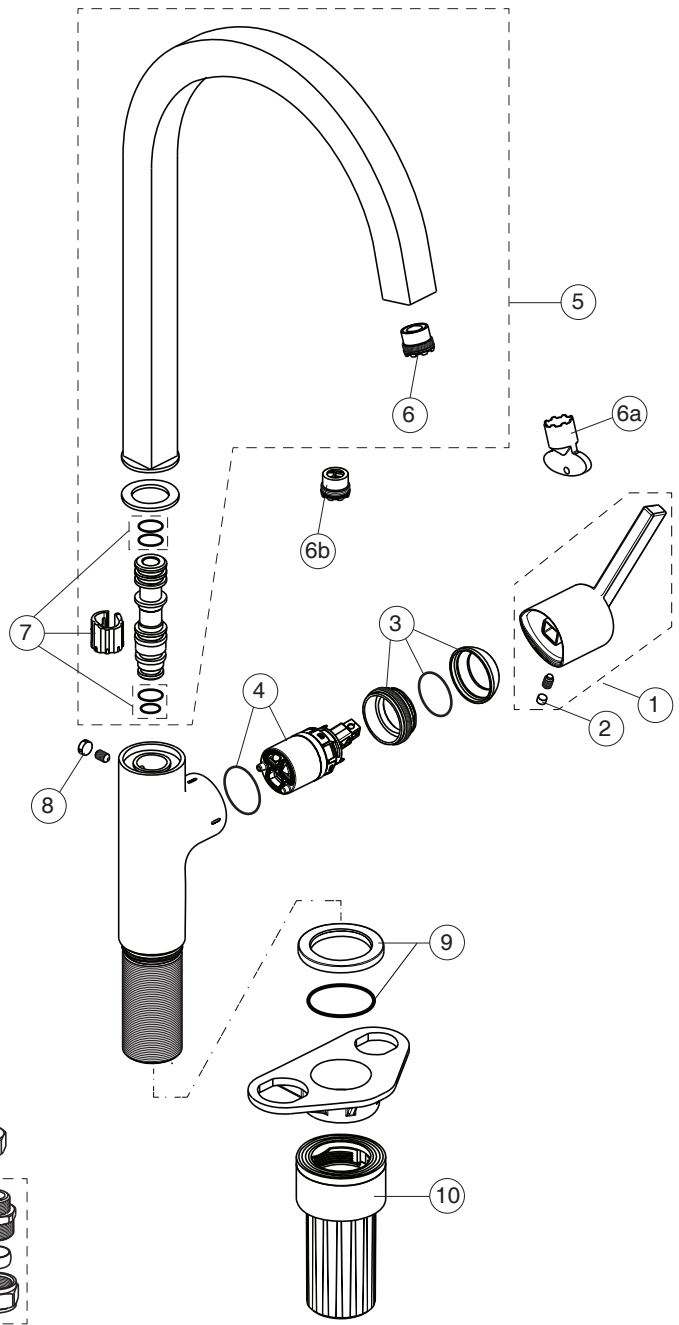

**A2=brushed gold,J4=sunset rose**

**A5=magnetic grey**

**For Instance:**

A861419AA for chrome

Pos.	Signify	Spare parts-Nr.	Quantity	Pos.	Signify	Spare parts-Nr.	Quantity
1	Lever,w/logo	B961808XX	1 Set	9	Rosette decorative	B961806AA	1 Set
2	Rubber button	A963751NU	1 Pcs.	10	Fixation set	B961807NU	1 Set
3	Cover cap	A861420XX	1 Set	11	FI.hose G3/8-L425mm	A962370NU	1 Pcs.
4	Cartridge Ø28mm	A861397NU	1 Set	12	Connector G3/8,Ø15-set	B960845NU	1 Set
5	Tub.spout R204mm	B961809XX	1 Set				
	Tub.spout R204mm-4.5 l/min	B961812XX**	1 Set				
	Tub.spout R204mm-7 l/min	B961811XX***	1 Set				
6	Aer.cache M16.5x1	B960497NU	1 Pcs.				
	Aer.cache M16.5x1-4.5 l/min	B961901NU**	1 Pcs.				
	Aer.cache M16.5x1-7 l/min	B961791NU***	1 Set				
6a	Key for stream regulator	A960196NU*	1 Set				
6b	Flow straight M16.5x1	B960500NU***	1 Pcs.				
7	Sealing set	B960839NU*	1 Set				
8	Rubber cap Ø8.1x3	B960583NU	1 Set				

**For XX=Coverage-Designate:**  
AA=chrome,GN=silver storm  
A2=brushed gold,J4=sunset rose  
A5=magnetic grey

**For Instance:**  
A861419AA for chrome

Pos.	Signify	Spare parts-Nr.	Quantity	Pos.	Signify	Spare parts-Nr.	Quantity
1	Lever,w/logo	B961808XX	1 Set	9	Rosette decorative	B961806AA	1 Set
2	Rubber button	A963751NU	1 Pcs.	10	Fixation set	B961807NU	1 Set
3	Cover cap	A861420XX	1 Set	11	Fl.hose G3/8-L425mm	A962370NU	1 Pcs.
4	Cartridge Ø28mm	A861397NU	1 Set	12	Connector G3/8,Ø15-set	B960845NU	1 Set
5	Tub.spout R204mm	B961809XX	1 Set				
	Tub.spout R204mm-5 l/min	B961812XX**	1 Set				
	Tub.spout R204mm-7 l/min	B961811XX***	1 Set				
6	Aer.cache M16.5x1	B960497NU	1 Pcs.				
	Aer.cache M16.5x1-5 l/min	A962708NU**	1 Pcs.				
	Aer.cache M16.5x1-7 l/min	B961791NU***	1 Set				
6a	Key for stream regulator	A960196NU*	1 Set				
6b	Flow straight M16.5x1	B960500NU***	1 Pcs.				
7	Sealing set	B960839NU*	1 Set				
8	Rubber cap Ø8.1x3	B960583NU	1 Set				