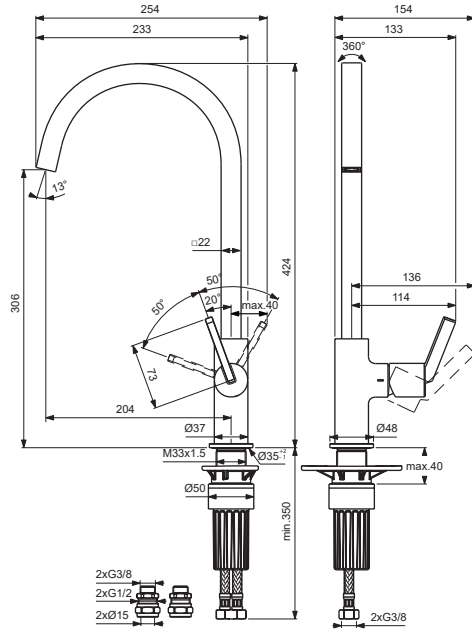

GUSTO

Ideal Standard

Produced from: May 2023

**BD411XX
BD413XX
BD547XX**

without connector:
BD411XX ; BD547XX
with connector:
BD413XX