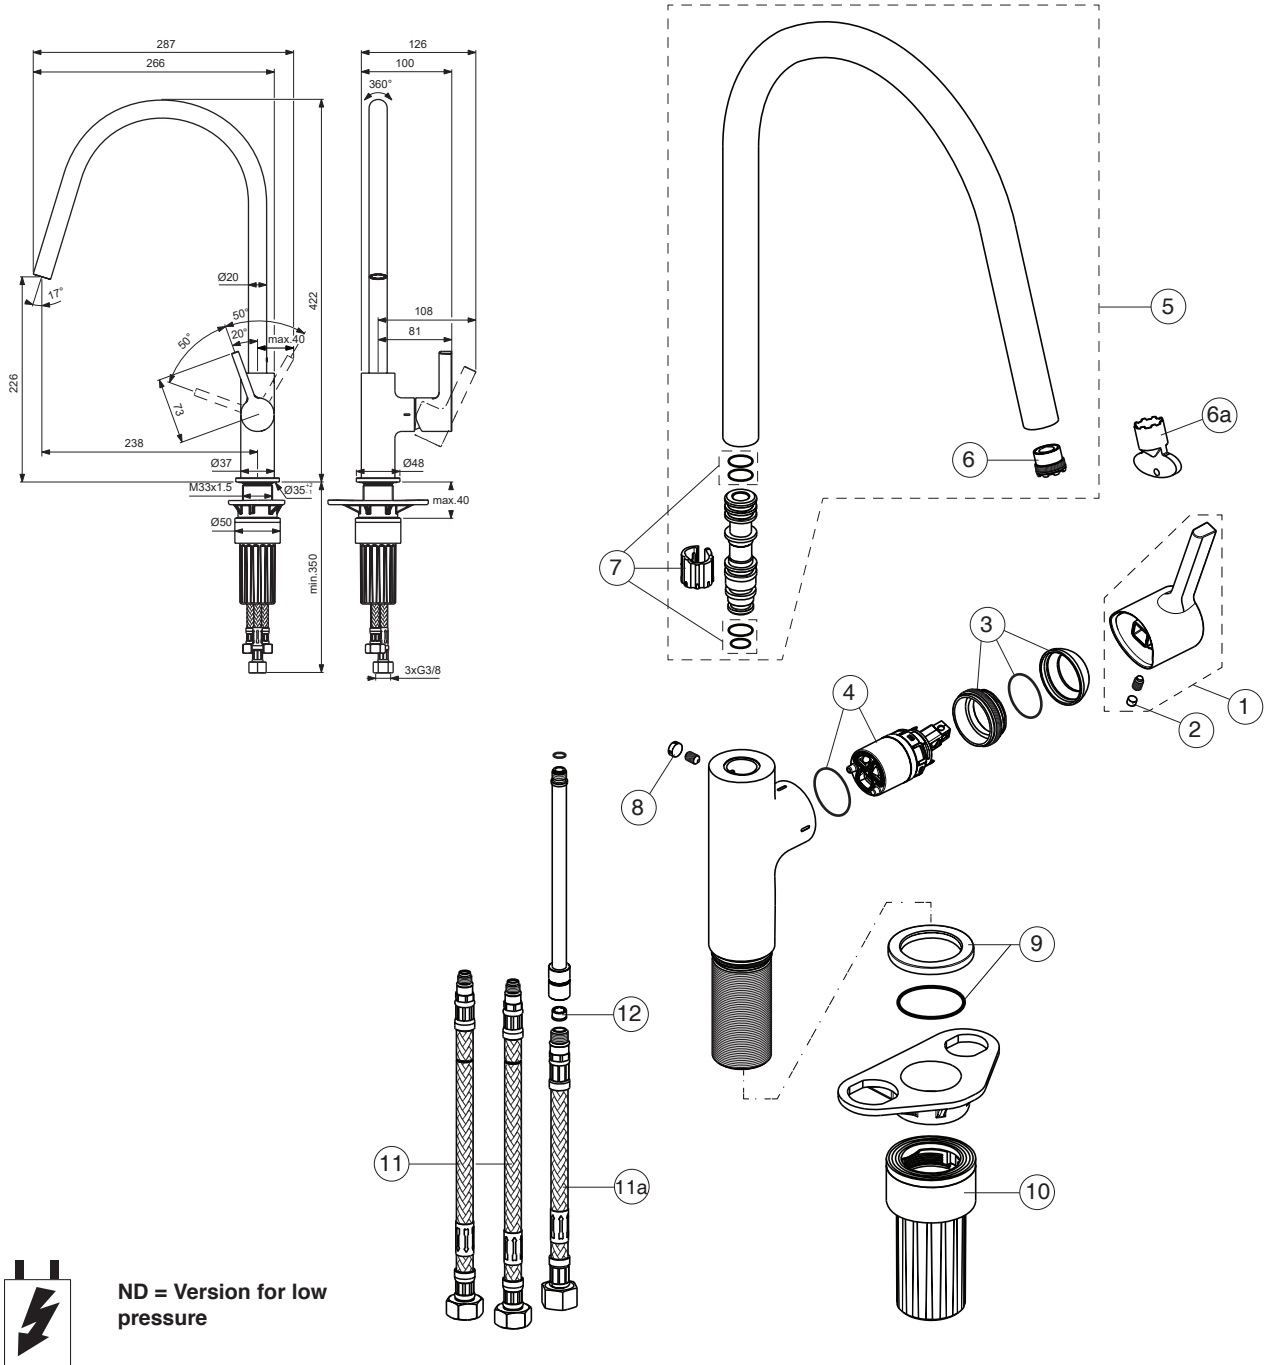

BD409AA

Pos.	Signify	Spare parts-Nr.	Quantity	Pos.	Signify	Spare parts-Nr.	Quantity
1	Lever, w/logo	A861419AA	1 Set				
2	Rubber button	A963751NU	1 Pcs.				
3	Cover cap	A861420AA	1 Set				
4	Cartridge Ø28mm	A861397NU	1 Set				
5	Tub.spout R238mm, ND	B961803AA	1 Set				
6	Flow straight, ND	B960500AA	1 Pcs.				
6a	Key for stream regulator	A960196NU*	1 Set				
7	Sealing set	B960839NU*	1 Set				
8	Rubber cap Ø8.1x3	B960583NU	1 Set				
9	Rosette decorative	B961806AA	1 Set				
10	Fixation set	B961807NU	1 Set				
11	Fl.hose G3/8/M8x1 /L500	A962005NU	1 Pcs.				
11a	Flex hose G3/8 /L445	A963600NU	1 Pcs.				
12	Flow limiter-6 l/min	A860984NU	1 Pcs.				