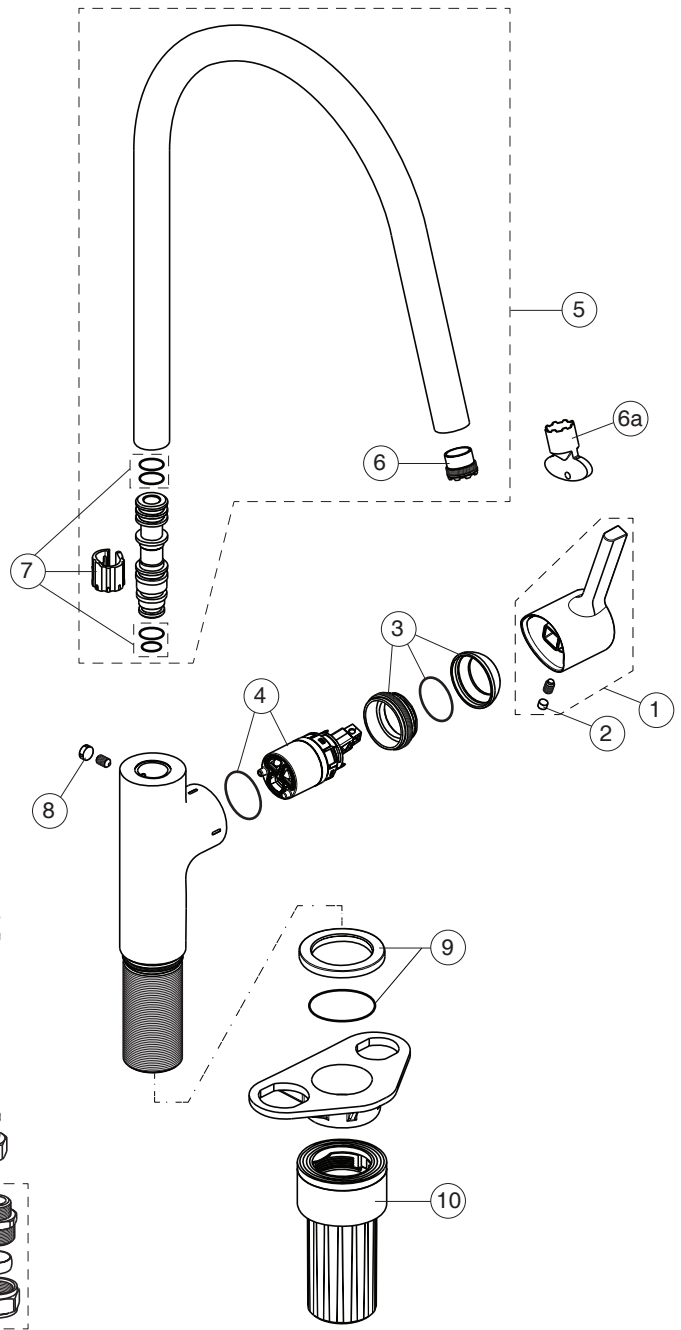

For XX=Coverage-Designate:
AA=chrome, **GN**=silver storm
A2=brushed gold, **J4**=sunset rose
A5=magnetic grey

For Instance:
A861419AA for chrome

Pos.	Signify	Spare parts-Nr.	Quantity	Pos.	Signify	Spare parts-Nr.	Quantity
1	Lever, w/logo	A861419XX	1 Set	9	Rosette decorative	B961806AA	1 Set
2	Rubber button	A963751NU	1 Pcs.	10	Fixation set	B961807NU	1 Set
3	Cover cap	A861420XX	1 Set	11	Fl.hose G3/8-L425mm	A962370NU	1 Pcs.
4	Cartridge Ø28mm	A861397NU	1 Set	12	Connector G3/8,Ø15-set	B960845NU	1 Set
5	Tub.spout R238mm	B961802XX	1 Set				
	Tub.spout R238mm-4.5 l/min	B961805XX**	1 Set				
	Tub.spout R238mm-7 l/min	B961804XX***	1 Set				
6	Aer.cache M16.5x1	B960497NU	1 Pcs.				
	Aer.cache M16.5x1-4.5 l/min	B961901NU**	1 Pcs.				
	Aer.cache M16.5x1-7 l/min	B961791NU***	1 Set				
	Flow straight M16.5x1	B960500NU***	1 Pcs.				
6a	Key for stream regulator	A960196NU*	1 Set				
7	Sealing set	B960839NU*	1 Set				
8	Rubber cap Ø8.1x3	B960583NU	1 Set				

**for BD546XX ***for BD410XX

*Universal set (not all parts needed)

05.2023