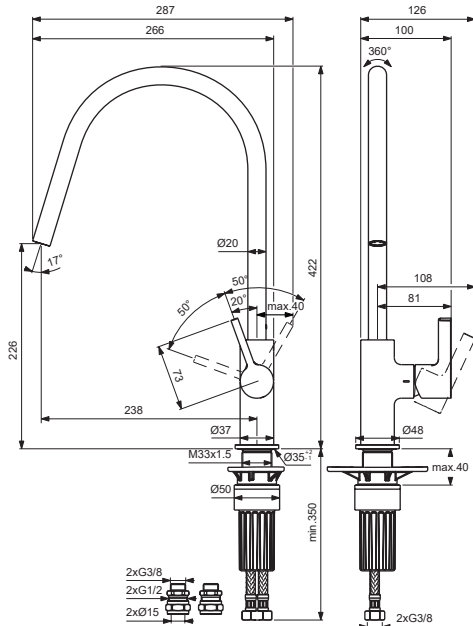

GUSTO

Ideal Standard

Produced from: May 2023

**BD408XX
BD410XX
BD546XX**

without connector:
BD408XX ; BD546XX
with connector:
BD410XX