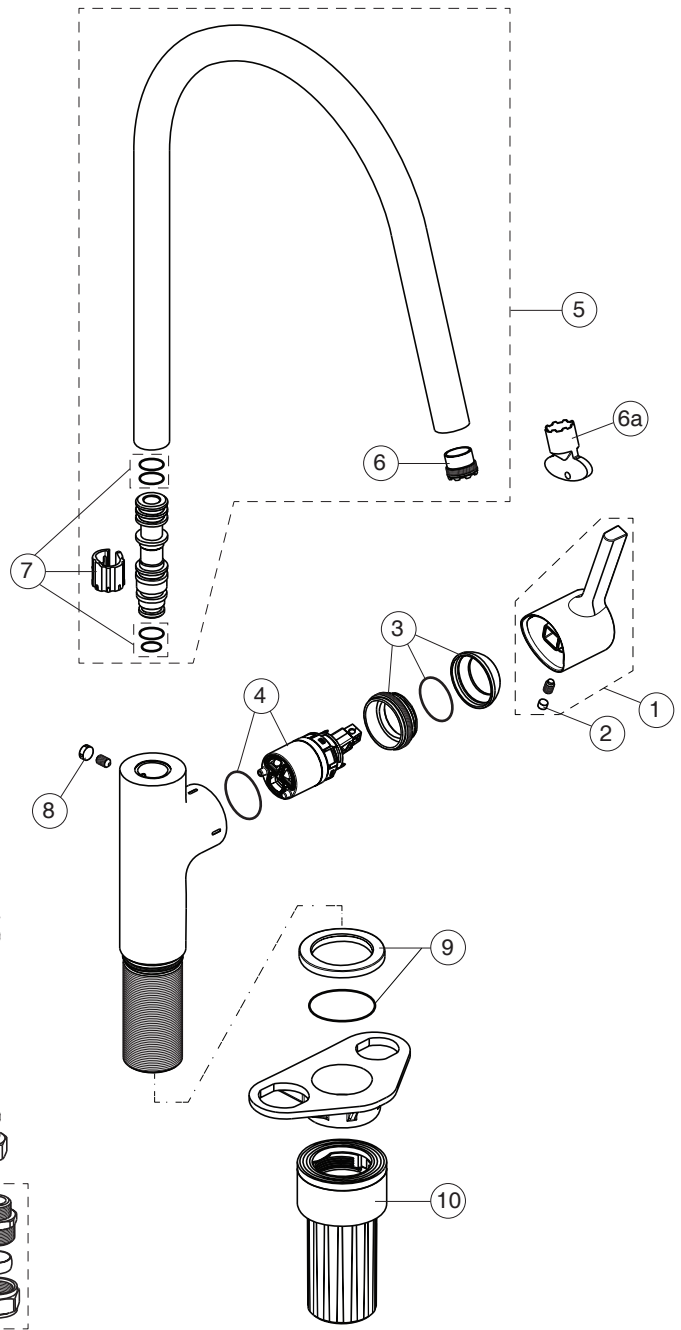

For XX=Coverage-Designate:

**AA=chrome,GN=silver storm
A2=brushed gold,J4=sunset rose
A5=magnetic grey**

For Instance:

A861419AA for chrome

| Pos. | Signify | Spare parts-Nr. | Quantity | Pos. | Signify | Spare parts-Nr. | Quantity |
|------|---------------------------|-----------------|----------|------|------------------------|-----------------|----------|
| 1 | Lever,w/logo | A861419XX | 1 Set | 9 | Rosette decorative | B961806AA | 1 Set |
| 2 | Rubber button | A963751NU | 1 Pcs. | 10 | Fixation set | B961807NU | 1 Set |
| 3 | Cover cap | A861420XX | 1 Set | 11 | Fl.hose G3/8-L425mm | A962370NU | 1 Pcs. |
| 4 | Cartridge Ø28mm | A861397NU | 1 Set | 12 | Connector G3/8,Ø15-set | B960845NU | 1 Set |
| 5 | Tub.spout R238mm | B961802XX | 1 Set | | | | |
| | Tub.spout R238mm-5 l/min | B961805XX** | 1 Set | | | | |
| | Tub.spout R238mm-7 l/min | B961804XX*** | 1 Set | | | | |
| 6 | Aer.cache M16.5x1 | B960497NU | 1 Pcs. | | | | |
| | Aer.cache M16.5x1-5 l/min | A962708NU** | 1 Pcs. | | | | |
| | Aer.cache M16.5x1-7 l/min | B961791NU*** | 1 Set | | | | |
| | Flow straight M16.5x1 | B960500NU*** | 1 Pcs. | | | | |
| 6a | Key for stream regulator | A960196NU* | 1 Set | | | | |
| 7 | Sealing set | B960839NU* | 1 Set | | | | |
| 8 | Rubber cap Ø8.1x3 | B960583NU | 1 Set | | | | |