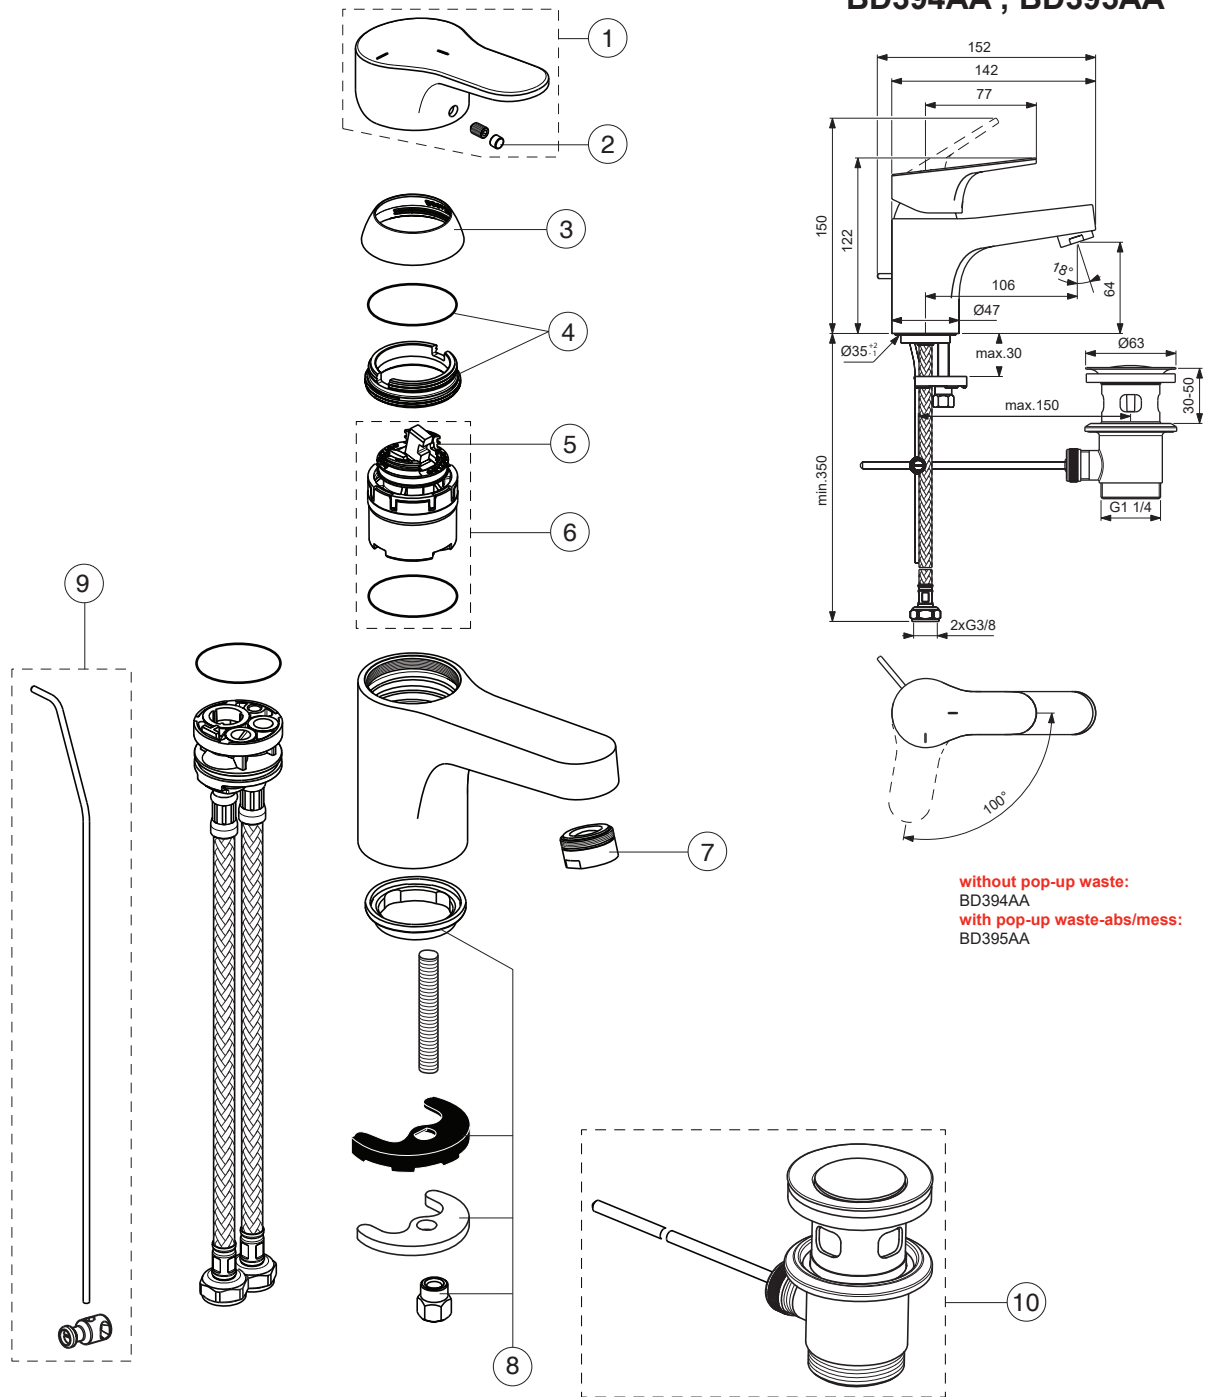

# CERABASE

Ideal Standard

## BD394AA ; BD395AA

without pop-up waste:  
BD394AA  
with pop-up waste-abs/mess:  
BD395AA

Pos.	Signify	Spare parts-Nr.	Quantity	Pos.	Signify	Spare parts-Nr.	Quantity
1	Lever	B961853AA	1 Set				
2	Rubber button	A963751NU	1 Pcs.				
3	Cap M38x1.5	B961373AA	1 Pcs.				
4	Screw M38x1.5	B961374NU	1 Set				
5	Hot limit stop	A861181NU	1 Pcs.				
6	Cartridge Ø38mm	A861156NU*	1 Set				
7	Aerator M24x1-5 l/min	B960754AA	1 Pcs.				
8	Fixation set	A964520NU	1 Set				
9	Pull-up rod-compl.	B960900AA	1 Set				
10	Pop-up drain ass.	A962991AA	1 Pcs.				

\*Universal set (not all parts needed)