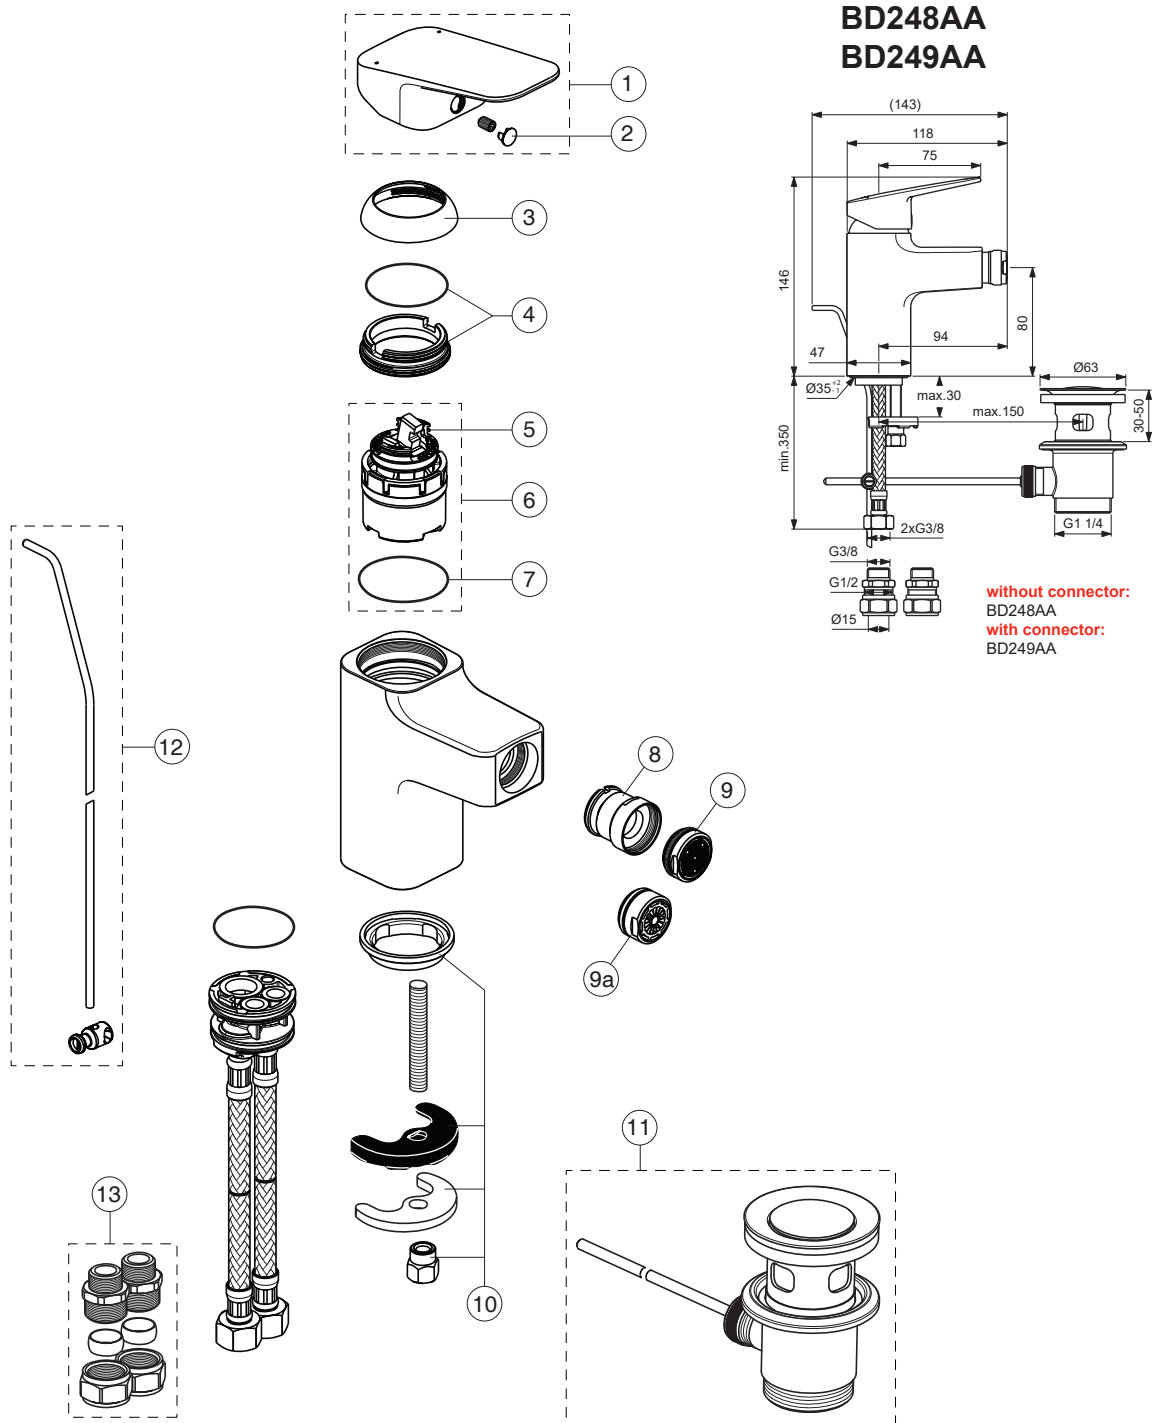

CERAPLAN

Ideal Standard

Pos.	Signify	Spare parts-Nr.	Quantity	Pos.	Signify	Spare parts-Nr.	Quantity
1	Lever,w/logo	B961716AA	1 Set				
2	Cap decorative	B960473AA	1 Pcs.				
3	Rosette M38x1.5	B961438AA	1 Pcs.				
4	Screw M41x1.5/M38x1.5	B961374NU	1 Set				
5	Hot limit stop	A861181NU	1 Pcs.				
6	Cartridge Ø38mm	A861156NU*	1 Pcs.				
7	O-Ring Ø38x2.5	E960059NU*	1 Set				
8	Ball joint M24x1	A960063AA	1 Pcs.				
9	Perlator M24x1-A - 5l/min	B961383AA	1 Pcs.				
9a	Nozzle	A961625AA**	1 Pcs.				
10	Connecting set	A964520NU	1 Set				
11	Pop-up drain ass.	A962991AA	1 Pcs.				
12	Pull-up rod-compl.	B960900AA	1 Set				
13	Connector G3/8,Ø15-set	B960845NU	1 Set				

** for BD249AA

*Universal set (not all parts needed)

03.2021