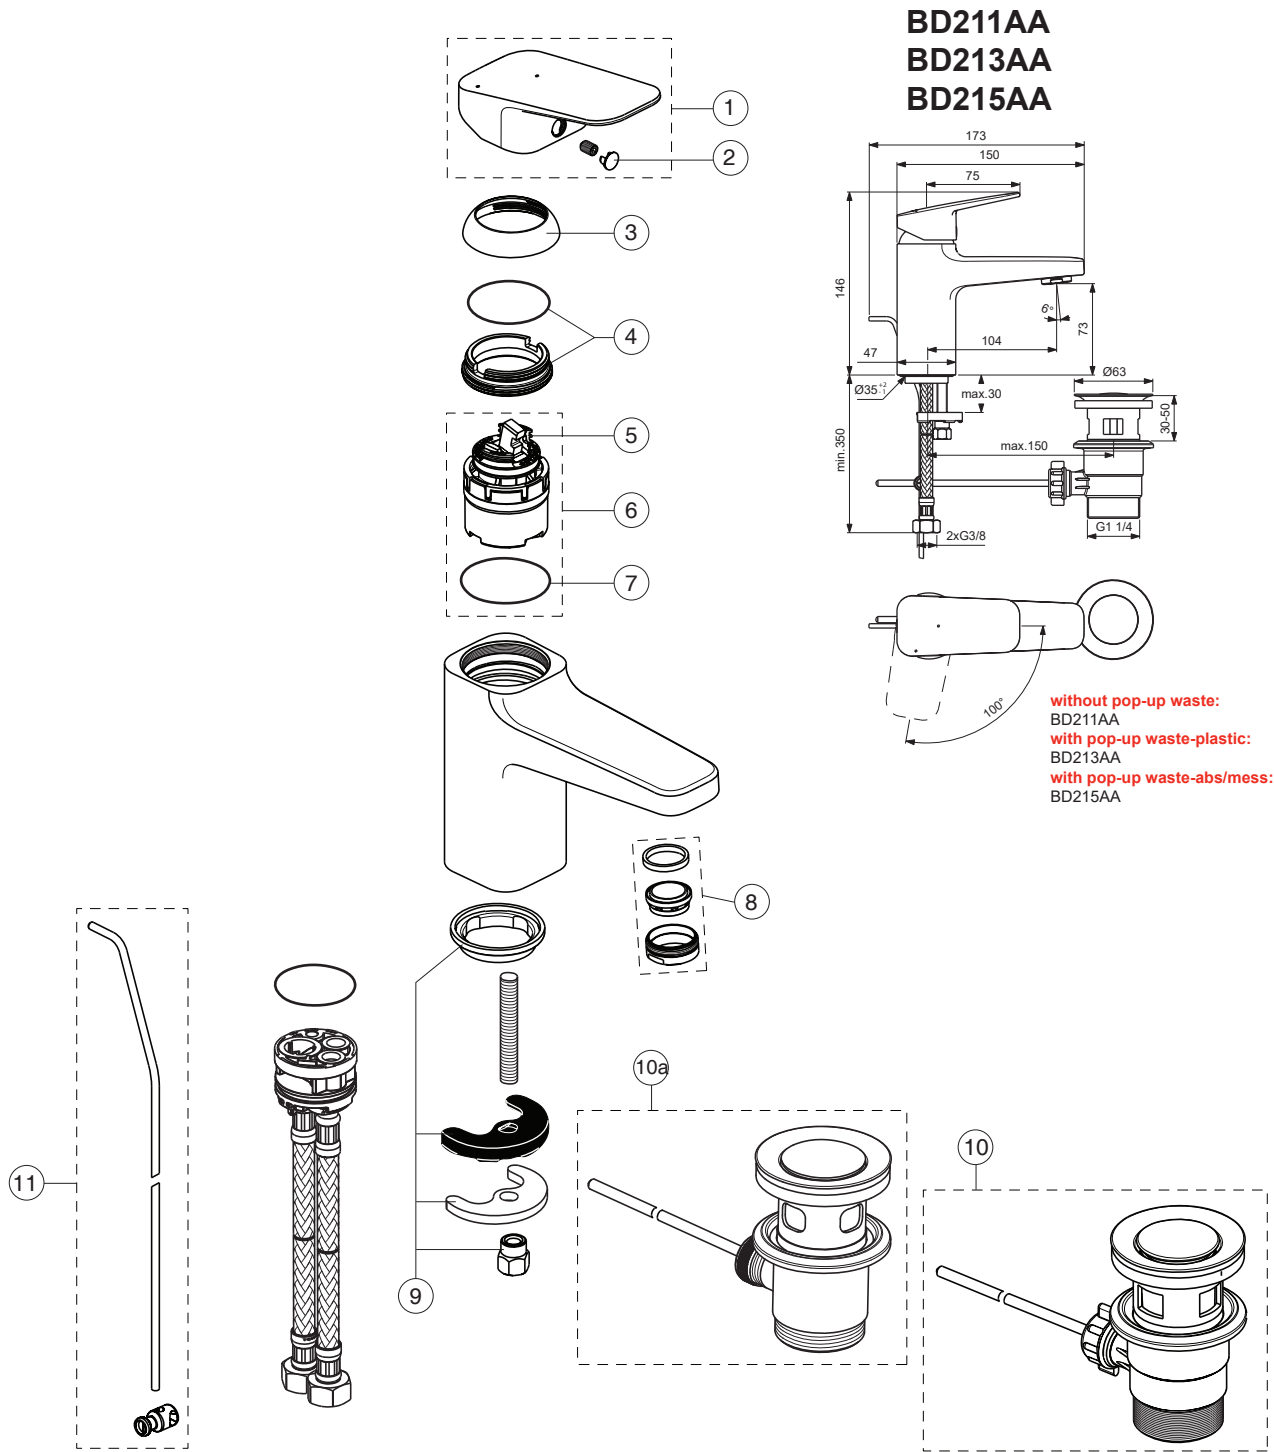

CERAPLAN

Ideal Standard

| Pos. | Signify                   | Spare parts-Nr. | Quantity | Pos. | Signify | Spare parts-Nr. | Quantity |
|------|---------------------------|-----------------|----------|------|---------|-----------------|----------|
| 1    | Lever, w/logo             | B961717AA       | 1 Set    |      |         |                 |          |
| 2    | Cap decorative            | B960473AA       | 1 Pcs.   |      |         |                 |          |
| 3    | Rosette M38x1.5           | B961438AA       | 1 Pcs.   |      |         |                 |          |
| 4    | Screw M41x1.5/M38x1.5     | B961374NU       | 1 Set    |      |         |                 |          |
| 5    | Hot limit stop            | A861181NU       | 1 Pcs.   |      |         |                 |          |
| 6    | Cartridge Ø38mm           | A861156NU*      | 1 Pcs.   |      |         |                 |          |
| 7    | O-Ring Ø38x2.5            | E960059NU*      | 1 Set    |      |         |                 |          |
| 8    | Perlator M24x1-A - 5l/min | B961383AA       | 1 Pcs.   |      |         |                 |          |
| 9    | Connecting set            | A964520NU       | 1 Set    |      |         |                 |          |
| 10   | Pop-up waste-plastic      | B964550AA       | 1 Pcs.   |      |         |                 |          |
| 10a  | Pop-up drain ass.         | A962991AA       | 1 Pcs.   |      |         |                 |          |
| 11   | Pull-up rod-compl.        | B960900AA       | 1 Set    |      |         |                 |          |