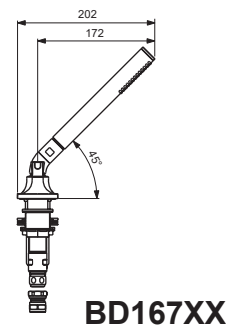

JOY NEO

Ideal Standard

For XX:
AA=chrome
A5=magnetic grey

Pos.	Signify	Spare parts-Nr.	Quantity	Pos.	Signify	Spare parts-Nr.	Quantity
1	Handle-compl.	B961752XX	1 Set				
1a	Handle-compl.	B961754XX	1 Set				
2	Adapter+screw	A861446NU	1 Set				
3	Ceramic valve G1/2,90°-LH	A861243NU*	1 Set				
3a	Ceramic valve G1/2,90°-RH	A861244NU*	1 Set				
4	Coupler G1/2-compl.	A962499NU	1 Set				
5	Flex hose G1/2-L520mm	H960312NU	1 Pcs.				
5a	Flex hose G1/2-L600mm	H960185NU	1 Set				
6	Rv-patrone	A960944NU	2 Pcs.				
7	Sh.hose G1/2-L1750mm	H960440XX	1 Set				
8	Mounting kit	H960294NU*	1 Set				
9	Handshower	BC774XX	1 Pcs.				
10	Diverter-compl.	B961753XX	1 Set				
11	Fixation set	A963026NU	1 Set				