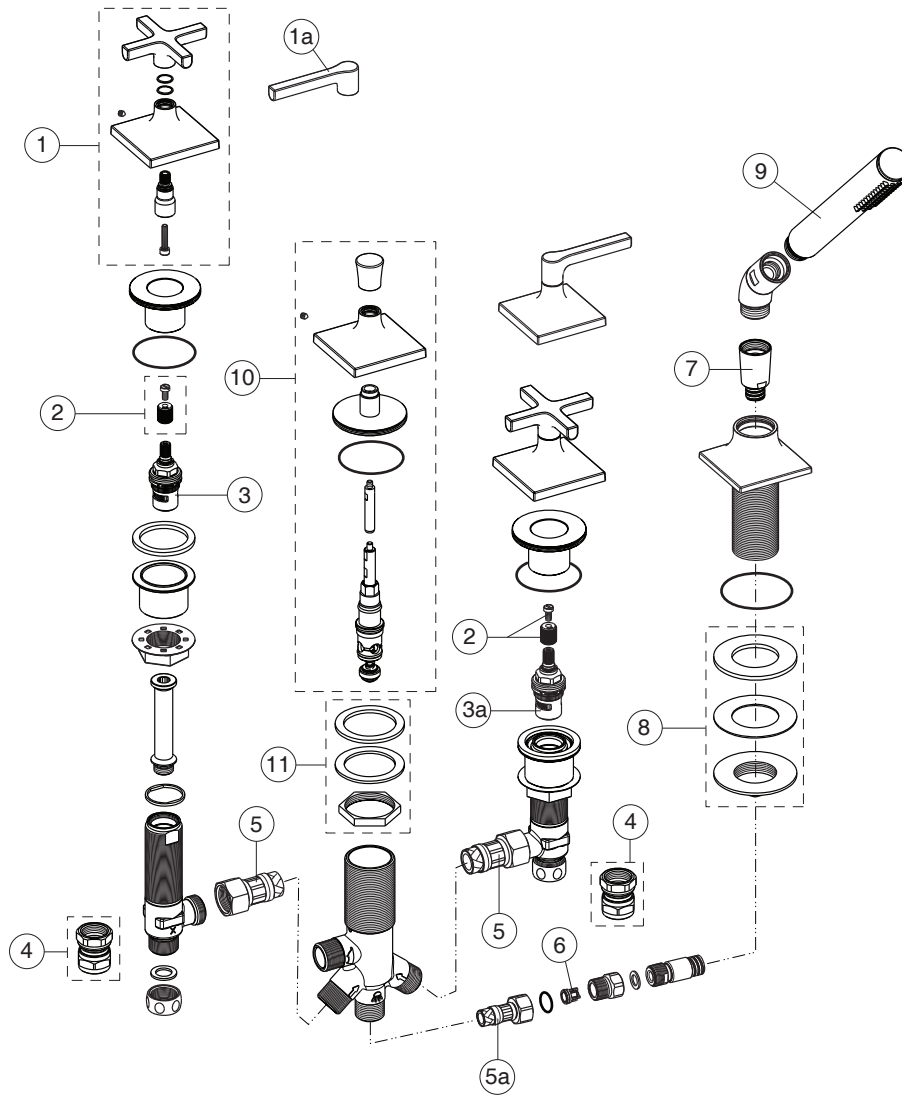

JOY NEO

Ideal Standard

For XX:
AA=chrome
A5=magnetic grey

Pos.	Signify	Spare parts-Nr.	Quantity	Pos.	Signify	Spare parts-Nr.	Quantity
1	Handle-compl.	B961752XX	1 Set				
1a	Handle-compl.	B961754XX	1 Set				
2	Adapter+screw	A861446NU	1 Set				
3	Ceramic valve G1/2,90°-LH	A861243NU*	1 Set				
3a	Ceramic valve G1/2,90°-RH	A861244NU*	1 Set				
4	Coupler G1/2-compl.	A962499NU	1 Set				
5	Flex hose G1/2-L520mm	H960312NU	1 Pcs.				
5a	Flex hose G1/2-L600mm	H960185NU	1 Set				
6	Rv-patrone	A960944NU	2 Pcs.				
7	Sh.hose G1/2-L1750mm	H960440XX	1 Set				
8	Mounting kit	H960294NU*	1 Set				
9	Handshower	BC774XX	1 Pcs.				
10	Diverter-compl.	B961753XX	1 Set				
11	Fixation set	A963026NU	1 Set				

*Universal set (not all parts needed)

01.2022