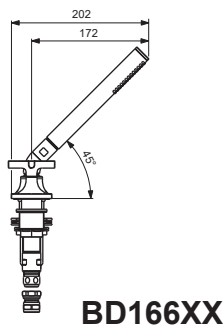

JOY NEO

Ideal Standard

For XX:
AA=chrome
A5=magnetic grey

Pos.	Signify	Spare parts-Nr.	Quantity	Pos.	Signify	Spare parts-Nr.	Quantity
1	Handle-compl.	B961752XX	1 Set				
1a	Handle-compl.	B961754XX	1 Set				
2	Adapter+screw	A861446NU	1 Set				
3	Ceramic valve G1/2,90°-LH	A861243NU*	1 Set				
3a	Ceramic valve G1/2,90°-RH	A861244NU*	1 Set				
4	Coupler G1/2-compl.	A962499NU	1 Set				
5	Flex hose G1/2-L520mm	H960312NU	1 Pcs.				
5a	Flex hose G1/2-L600mm	H960185NU	1 Set				
6	Rv-patrone	A960944NU	2 Pcs.				
7	Sh.hose G1/2-L1750mm	H960440XX	1 Set				
8	Mounting kit	H960294NU*	1 Set				
9	Handshower	BC774XX	1 Pcs.				
10	Diverter-compl.	B961753XX	1 Set				
11	Fixation set	A963026NU	1 Set				