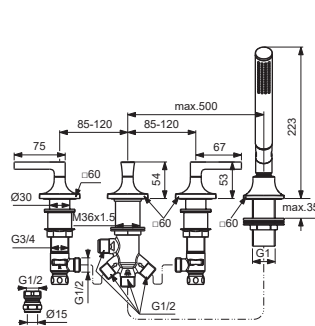

JOY NEO

Ideal Standard

For XX:
AA=chrome
A5=magnetic grey

Pos.	Signify	Spare parts-Nr.	Quantity	Pos.	Signify	Spare parts-Nr.	Quantity
1	Handle-compl.	B961752XX	1 Set				
1a	Handle-compl.	B961754XX	1 Set				
2	Adapter+screw	A861446NU	1 Set				
3	Ceramic valve G1/2,90°-LH	A861243NU*	1 Set				
3a	Ceramic valve G1/2,90°-RH	A861244NU*	1 Set				
4	Coupler G1/2-compl.	A962499NU	1 Set				
5	Flex hose G1/2-L520mm	H960312NU	1 Pcs.				
5a	Flex hose G1/2-L600mm	H960185NU	1 Set				
6	Rv-patrone	A960944NU	2 Pcs.				
7	Sh.hose G1/2-L1750mm	H960440XX	1 Set				
8	Mounting kit	H960294NU*	1 Set				
9	Handshower	BC774XX	1 Pcs.				
10	Diverter-compl.	B961753XX	1 Set				
11	Fixation set	A963026NU	1 Set				