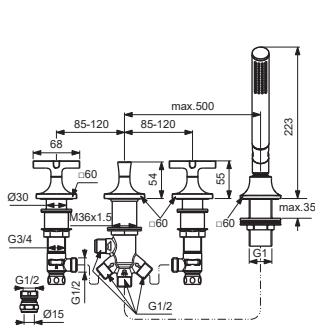

JOY NEO

Ideal Standard

For XX:
AA=chrome
A5=magnetic grey

Pos.	Signify	Spare parts-Nr.	Quantity	Pos.	Signify	Spare parts-Nr.	Quantity
1	Handle-compl.	B961752XX	1 Set				
1a	Handle-compl.	B961754XX	1 Set				
2	Adapter+screw	A861446NU	1 Set				
3	Ceramic valve G1/2,90°-LH	A861243NU*	1 Set				
3a	Ceramic valve G1/2,90°-RH	A861244NU*	1 Set				
4	Coupler G1/2-compl.	A962499NU	1 Set				
5	Flex hose G1/2-L520mm	H960312NU	1 Pcs.				
5a	Flex hose G1/2-L600mm	H960185NU	1 Set				
6	Rv-patrone	A960944NU	2 Pcs.				
7	Sh.hose G1/2-L1750mm	H960440XX	1 Set				
8	Mounting kit	H960294NU*	1 Set				
9	Handshower	BC774XX	1 Pcs.				
10	Diverter-compl.	B961753XX	1 Set				
11	Fixation set	A963026NU	1 Set				