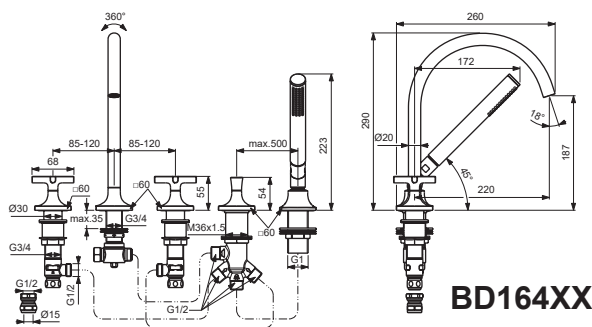

JOY NEO

Ideal Standard

Pos.	Signify	Spare parts-Nr.	Quantity	Pos.	Signify	Spare parts-Nr.	Quantity
1	Handle-compl.	B961752XX	1 Set	12	Tub.spout R220mm	B961755XX	1 Set
1a	Handle-compl.	B961754XX	1 Set	13	Flow straight M16.5x1	B960500NU	1 Pcs.
2	Adapter+screw	A861446NU	1 Set	14	O-Ring Ø43x3	A961623NU	2 Pcs.
3	Ceramic valve G1/2,90°-LH	A861243NU*	1 Set	15	O-Ring Ø17x2	A860777NU	2 Pcs.
3a	Ceramic valve G1/2,90°-RH	A861244NU*	1 Set	16	Fixation set	A961811NU*	1 Set
4	Coupler G1/2-compl.	A962499NU	1 Set				
5	Flex hose G1/2-L520mm	H960312NU	1 Pcs.				
5a	Flex hose G1/2-L600mm	H960185NU	1 Set				
6	Rv-patrone	A960944NU	2 Pcs.				
7	Sh.hose G1/2-L1750mm	H960440XX	1 Set				
8	Mounting kit	H960294NU*	1 Set				
9	Handshower	BC774XX	1 Pcs.				
10	Diverter-compl.	B961753XX	1 Set				
11	Fixation set	A963026NU	1 Set				