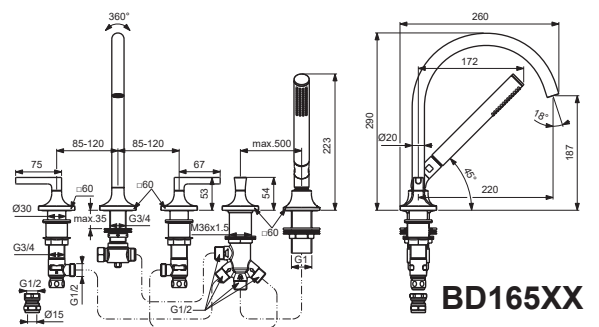

JOY NEO

Ideal Standard

Pos.	Signify	Spare parts-Nr.	Quantity	Pos.	Signify	Spare parts-Nr.	Quantity
1	Handle-compl.	B961752XX	1 Set	12	Tub.spout R220mm	B961755XX	1 Set
1a	Handle-compl.	B961754XX	1 Set	13	Flow straight M16.5x1	B960500NU	1 Pcs.
2	Adapter+screw	A861446NU	1 Set	14	O-Ring Ø43x3	A961623NU	2 Pcs.
3	Ceramic valve G1/2,90°-LH	A861243NU*	1 Set	15	O-Ring Ø17x2	A860777NU	2 Pcs.
3a	Ceramic valve G1/2,90°-RH	A861244NU*	1 Set	16	Fixation set	A961811NU*	1 Set
4	Coupler G1/2-compl.	A962499NU	1 Set				
5	Flex hose G1/2-L520mm	H960312NU	1 Pcs.				
5a	Flex hose G1/2-L600mm	H960185NU	1 Set				
6	Rv-patrone	A960944NU	2 Pcs.				
7	Sh.hose G1/2-L1750mm	H960440XX	1 Set				
8	Mounting kit	H960294NU*	1 Set				
9	Handshower	BC774XX	1 Pcs.				
10	Diverter-compl.	B961753XX	1 Set				
11	Fixation set	A963026NU	1 Set				