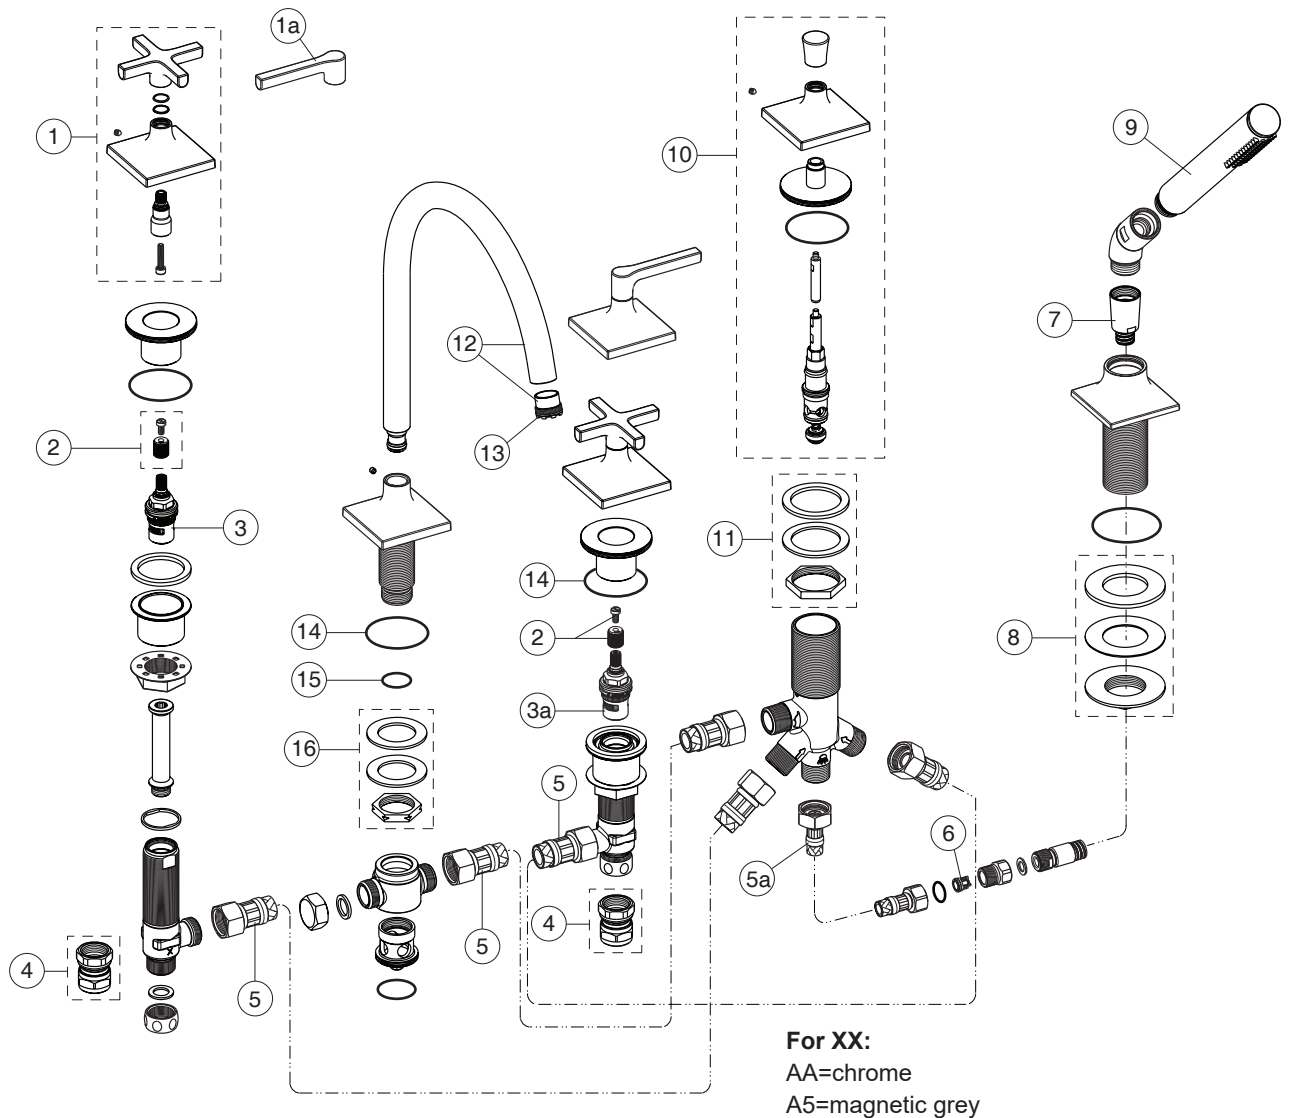

JOY NEO

Ideal Standard

Pos.	Signify	Spare parts-Nr.	Quantity	Pos.	Signify	Spare parts-Nr.	Quantity
1	Handle-compl.	B961752XX	1 Set	12	Tub.spout R220mm	B961755XX	1 Set
1a	Handle-compl.	B961754XX	1 Set	13	Flow straight M16.5x1	B960500NU	1 Pcs.
2	Adapter+screw	A861446NU	1 Set	14	O-Ring Ø43x3	A961623NU	2 Pcs.
3	Ceramic valve G1/2,90°-LH	A861243NU*	1 Set	15	O-Ring Ø17x2	A860777NU	2 Pcs.
3a	Ceramic valve G1/2,90°-RH	A861244NU*	1 Set	16	Fixation set	A961811NU*	1 Set
4	Coupler G1/2-compl.	A962499NU	1 Set				
5	Flex hose G1/2-L520mm	H960312NU	1 Pcs.				
5a	Flex hose G1/2-L600mm	H960185NU	1 Set				
6	Rv-patrone	A960944NU	2 Pcs.				
7	Sh.hose G1/2-L1750mm	H960440XX	1 Set				
8	Mounting kit	H960294NU*	1 Set				
9	Handshower	BC774XX	1 Pcs.				
10	Diverter-compl.	B961753XX	1 Set				
11	Fixation set	A963026NU	1 Set				

*Universal set (not all parts needed)

06.2021