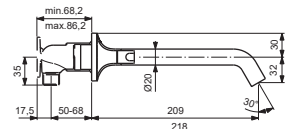

BD153XX

BD154XX

For XX:
AA=chrome
A5=magnetic grey

Pos.	Signify	Spare parts-Nr.	Quantity	Pos.	Signify	Spare parts-Nr.	Quantity
1	Ceramic valve G1/2,90°-RH	A861244NU*	1 Set				
	Ceramic valve G1/2,90°-LH	A861243NU*	1 Set				
2	Connector nipple-compl.	A861509NU	1 Set				
3	Rosette	B961764XX	1 Pcs.				
4	Spout built-in, 180°	A861431XX	1 Set				
5	Aer.cache M16x1-5 l/min	A962708NU	1 Pcs.				
6	Handle-compl.	B961752XX	1 Set				
6a	Handle-compl.	B961754XX	1 Set				