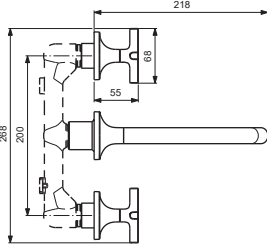

BD153XX

BD154XX

For XX:
AA=chrome
A5=magnetic grey

Pos.	Signify	Spare parts-Nr.	Quantity	Pos.	Signify	Spare parts-Nr.	Quantity
1	Ceramic valve G1/2,90°-RH	A861244NU*	1 Set				
	Ceramic valve G1/2,90°-LH	A861243NU*	1 Set				
2	Connector nipple-compl.	A861509NU	1 Set				
3	Rosette	B961764XX	1 Pcs.				
4	Spout built-in, 180°	A861431XX	1 Set				
5	Aer.cache M16x1-5 l/min	A962708NU	1 Pcs.				
6	Handle-compl.	B961752XX	1 Set				
6a	Handle-compl.	B961754XX	1 Set				