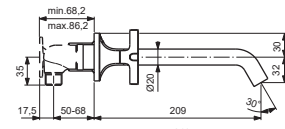

BD153XX

BD154XX

For XX:
AA=chrome
A5=magnetic grey

Pos.	Signify	Spare parts-Nr.	Quantity	Pos.	Signify	Spare parts-Nr.	Quantity
1	Ceramic valve G1/2,90°-RH	A861244NU*	1 Set				
	Ceramic valve G1/2,90°-LH	A861243NU*	1 Set				
2	Connector nipple-compl.	A861509NU	1 Set				
3	Rosette	B961764XX	1 Pcs.				
4	Spout built-in, 180°	A861431XX	1 Set				
5	Aer.cache M16x1-5 l/min	A962708NU	1 Pcs.				
6	Handle-compl.	B961752XX	1 Set				
6a	Handle-compl.	B961754XX	1 Set				