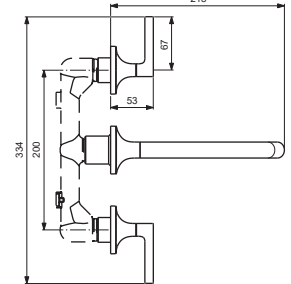

BD153XX

BD154XX

For XX:
AA=chrome
A5=magnetic grey

Pos.	Signify	Spare parts-Nr.	Quantity	Pos.	Signify	Spare parts-Nr.	Quantity
1	Ceramic valve G1/2,90°-RH	A861244NU*	1 Set				
	Ceramic valve G1/2,90°-LH	A861243NU*	1 Set				
2	Connector nipple-compl.	A861509NU	1 Set				
3	Rosette	B961764XX	1 Pcs.				
4	Spout built-in, 180°	A861431XX	1 Set				
5	Aer.cache M16x1-5 l/min	A962708NU	1 Pcs.				
6	Handle-compl.	B961752XX	1 Set				
6a	Handle-compl.	B961754XX	1 Set				