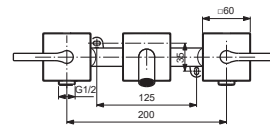

BD153XX

BD154XX

For XX:
AA=chrome
A5=magnetic grey

Pos.	Signify	Spare parts-Nr.	Quantity	Pos.	Signify	Spare parts-Nr.	Quantity
1	Ceramic valve G1/2,90°-RH	A861244NU*	1 Set				
	Ceramic valve G1/2,90°-LH	A861243NU*	1 Set				
2	Connector nipple-compl.	A861509NU	1 Set				
3	Rosette	B961764XX	1 Pcs.				
4	Spout built-in, 180°	A861431XX	1 Set				
5	Aer.cache M16x1-5 l/min	A962708NU	1 Pcs.				
6	Handle-compl.	B961752XX	1 Set				
6a	Handle-compl.	B961754XX	1 Set				