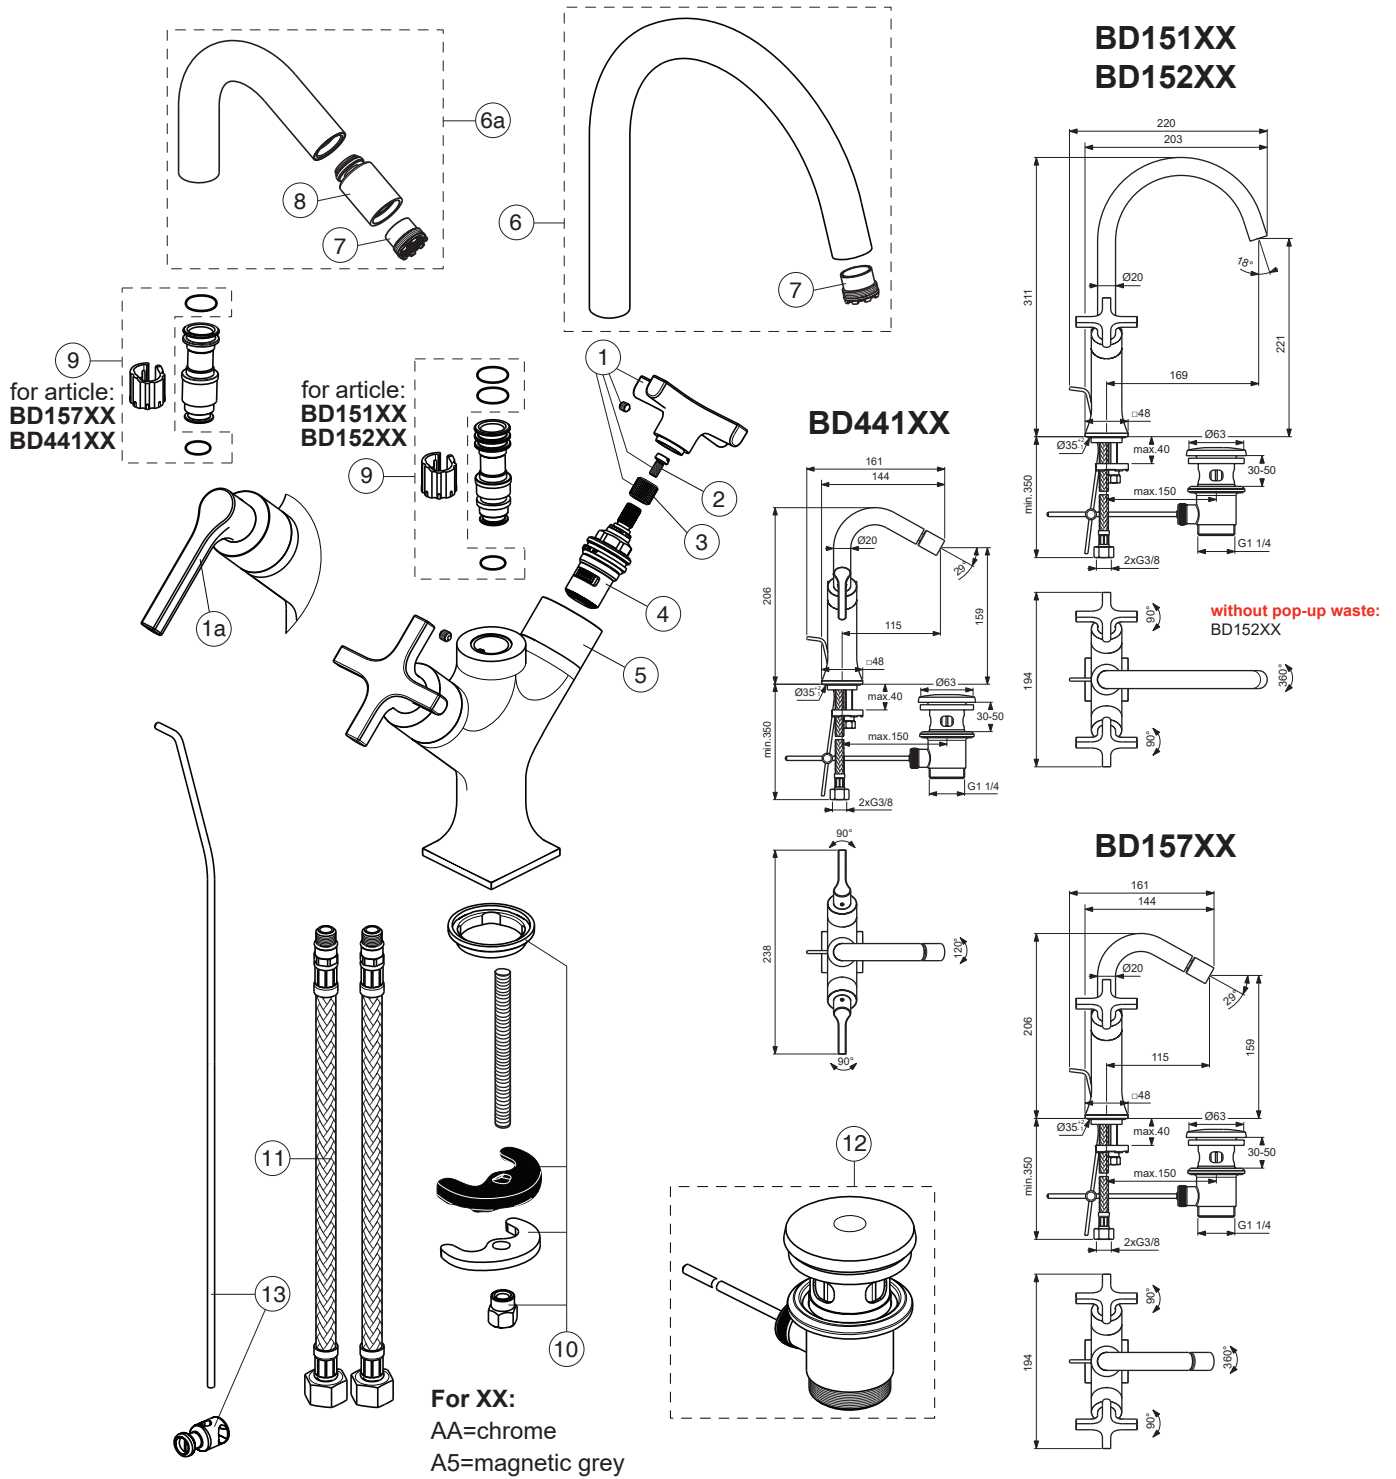

JOY NEO

Ideal Standard

Pos.	Signify	Spare parts-Nr.	Quantity	Pos.	Signify	Spare parts-Nr.	Quantity
1	Handle-compl.	B961756XX	1 Set	12	Pop-up drain ass.	A961230XX	1 Pcs.
1a	Handle-compl.	B961761XX	1 Set	13	Pull-up rod-compl.	B960900XX	1 Set
2	Screw M4x8	B961631NU	1 Pcs.				
3	Insert	B961326NU	1 Pcs.				
4	Ceramic valve G1/2,90°-LH	A861243NU*	1 Set				
4a	Ceramic valve G1/2,90°-RH	A861244NU*	1 Set				
5	Rosette	B961758XX	1 Pcs.				
6	Tub.spout R170mm	B961765XX	1 Set				
6a	Tub.spout R115mm	B961766XX	1 Set				
7	Aer.cache M16.5x1-5l/min	A962708NU	1 Pcs.				
8	Ball joint M16x1	A861421XX	1 Pcs.				
9	Sealing set	B960839NU	1 Set				
10	Fixation set	A964520NU	1 Set				
11	Fl.hose G3/8/L445mm	A963600NU	1 Pcs.				

*Universal set (not all parts needed)

03.2022