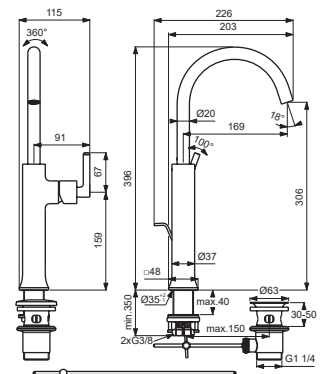

JOY NEO

Ideal Standard

For XX:
AA=chrome
A5=magnetic grey

BD147XX BD148XX

without pop-up waste: BD148XX

BD149XX BD150XX

without pop-up waste: BD150XX

BD155XX BD156XX

without pop-up waste: BD156XX

Pos.	Signify	Spare parts-Nr.	Quantity	Pos.	Signify	Spare parts-Nr.	Quantity
1	Lever-compl.	B961768XX	1 Set	13	Waste rod L330mm	A960200XX	1 Pcs.
2	Rubber button	A963751NU	1 Pcs.	14	Connecting group	B960255NU	1 Set
3	Cover cap	A861420XX	1 Set	15	Pop-up drain ass.	A961230XX	1 Pcs.
4	Cartridge Ø28mm	A861397NU	1 Set				
5+pos.3	Screw M33X1.5	A861417XX	1 Set				
6	Sealing set	B960839NU	1 Set				
7	Tub.spout R140mm	B961767XX	1 Set				
7a	Tub.spout R170mm	B961765XX	1 Set				
8	Aer.cache M16.5x1-5l/min	A962708NU	1 Pcs.				
9	Rubber cap Ø8.1x3	B960583NU	1 Set				
10	Pull-up rod-compl.	B960900XX	1 Set				
11	Fl.hose G3/8-L425mm	A962370NU	1 Pcs.				
	Fl.pexhose G3/8-L500mm	A962005NU*	1 Pcs.				
12	Fixation set	A964520NU	1 Set				

* for BD155XX; BD156XX