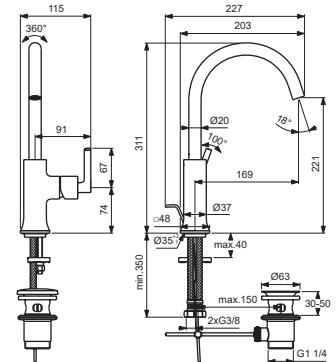

JOY NEO

Ideal Standard

For XX:
AA=chrome
A5=magnetic grey

BD147XX BD148XX

without pop-up waste: BD148XX

BD149XX BD150XX

without pop-up waste: BD150XX

BD155XX BD156XX

without pop-up waste: BD156XX

Pos.	Signify	Spare parts-Nr.	Quantity	Pos.	Signify	Spare parts-Nr.	Quantity
1	Lever-compl.	B961768XX	1 Set	13	Waste rod L330mm	A960200XX	1 Pcs.
2	Rubber button	A963751NU	1 Pcs.	14	Connecting group	B960255NU	1 Set
3	Cover cap	A861420XX	1 Set	15	Pop-up drain ass.	A961230XX	1 Pcs.
4	Cartridge Ø28mm	A861397NU	1 Set				
5+pos.3	Screw M33X1.5	A861417XX	1 Set				
6	Sealing set	B960839NU	1 Set				
7	Tub.spout R140mm	B961767XX	1 Set				
7a	Tub.spout R170mm	B961765XX	1 Set				
8	Aer.cache M16.5x1-5l/min	A962708NU	1 Pcs.				
9	Rubber cap Ø8.1x3	B960583NU	1 Set				
10	Pull-up rod-compl.	B960900XX	1 Set				
11	Fl.hose G3/8-L425mm	A962370NU	1 Pcs.				
	Fl.pexhose G3/8-L500mm	A962005NU*	1 Pcs.				
12	Fixation set	A964520NU	1 Set				

* for BD155XX; BD156XX