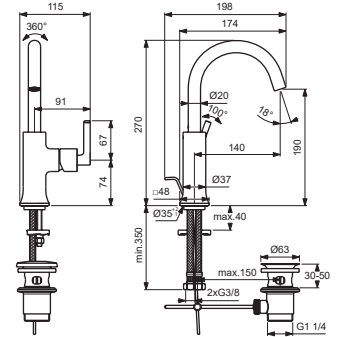

JOY NEO

Ideal Standard

For XX:
AA=chrome
A5=magnetic grey

BD147XX BD148XX

without pop-up waste: BD148XX

BD149XX BD150XX

without pop-up waste: BD150XX

BD155XX BD156XX

without pop-up waste: BD156XX

Pos.	Signify	Spare parts-Nr.	Quantity	Pos.	Signify	Spare parts-Nr.	Quantity
1	Lever-compl.	B961768XX	1 Set	13	Waste rod L330mm	A960200XX	1 Pcs.
2	Rubber button	A963751NU	1 Pcs.	14	Connecting group	B960255NU	1 Set
3	Cover cap	A861420XX	1 Set	15	Pop-up drain ass.	A961230XX	1 Pcs.
4	Cartridge Ø28mm	A861397NU	1 Set				
5+pos.3	Screw M33X1.5	A861417XX	1 Set				
6	Sealing set	B960839NU	1 Set				
7	Tub.spout R140mm	B961767XX	1 Set				
7a	Tub.spout R170mm	B961765XX	1 Set				
8	Aer.cache M16.5x1-5l/min	A962708NU	1 Pcs.				
9	Rubber cap Ø8.1x3	B960583NU	1 Set				
10	Pull-up rod-compl.	B960900XX	1 Set				
11	Fl.hose G3/8-L425mm	A962370NU	1 Pcs.				
	Fl.pexhose G3/8-L500mm	A962005NU*	1 Pcs.				
12	Fixation set	A964520NU	1 Set				

* for BD155XX; BD156XX