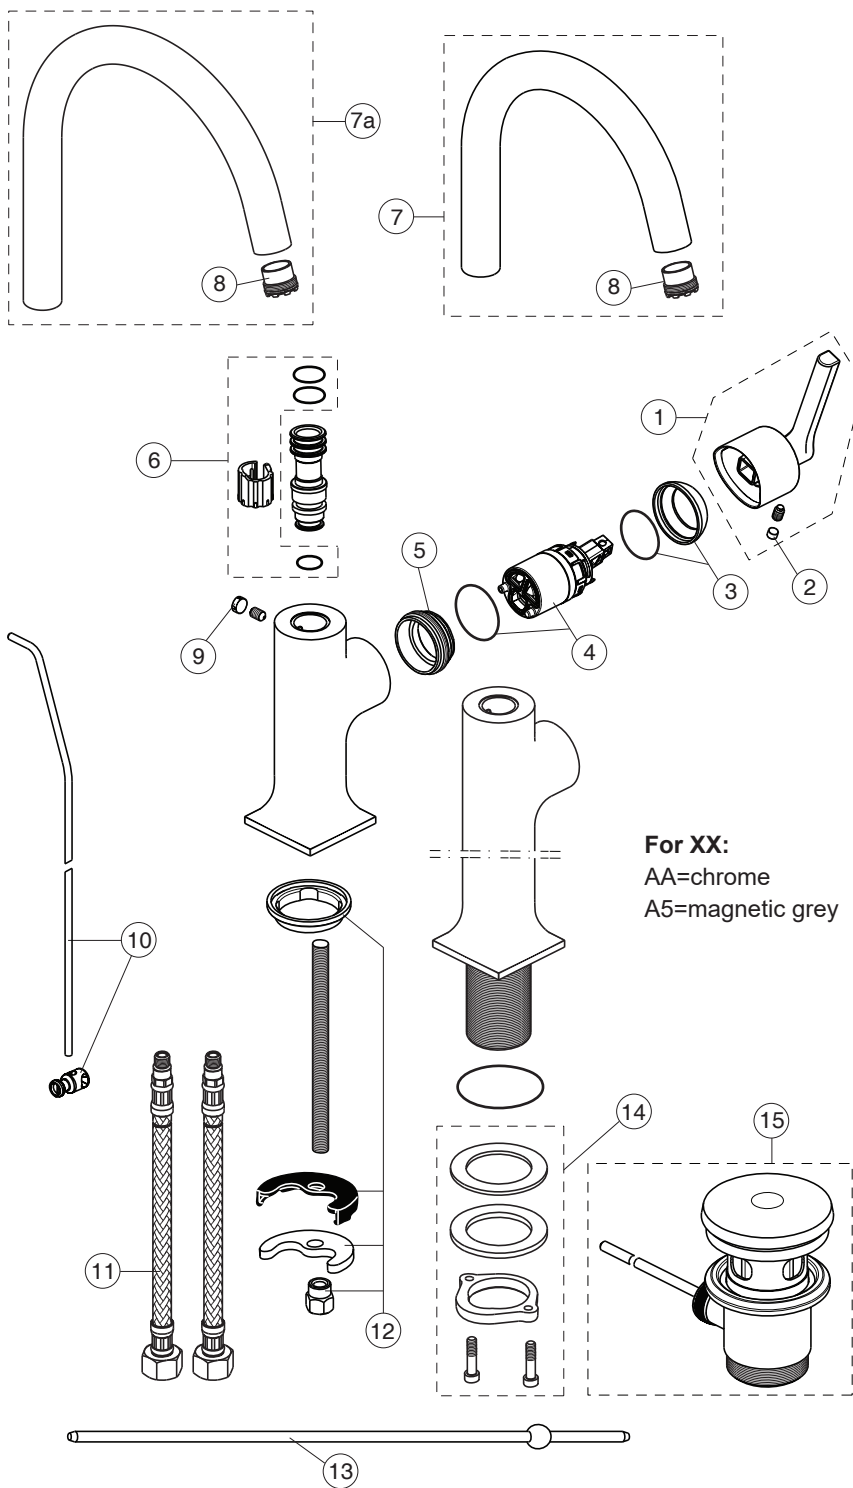

JOY NEO

Ideal Standard

For XX:
AA=chrome
A5=magnetic grey

BD147XX BD148XX

without pop-up waste: BD148XX

BD149XX BD150XX

without pop-up waste: BD150XX

BD155XX BD156XX

without pop-up waste: BD156XX

Pos.	Signify	Spare parts-Nr.	Quantity	Pos.	Signify	Spare parts-Nr.	Quantity
1	Lever-compl.	B961768XX	1 Set	13	Waste rod L330mm	A960200XX	1 Pcs.
2	Rubber button	A963751NU	1 Pcs.	14	Connecting group	B960255NU	1 Set
3	Cover cap	A861420XX	1 Set	15	Pop-up drain ass.	A961230XX	1 Pcs.
4	Cartridge Ø28mm	A861397NU	1 Set				
5+pos.3	Screw M33X1.5	A861417XX	1 Set				
6	Sealing set	B960839NU	1 Set				
7	Tub.spout R140mm	B961767XX	1 Set				
7a	Tub.spout R170mm	B961765XX	1 Set				
8	Aer.cache M16.5x1-5l/min	A962708NU	1 Pcs.				
9	Rubber cap Ø8.1x3	B960583NU	1 Set				
10	Pull-up rod-compl.	B960900XX	1 Set				
11	Fl.hose G3/8-L425mm	A962370NU	1 Pcs.				
	Fl.pexhose G3/8-L500mm	A962005NU*	1 Pcs.				
12	Fixation set	A964520NU	1 Set				

* for BD155XX; BD156XX