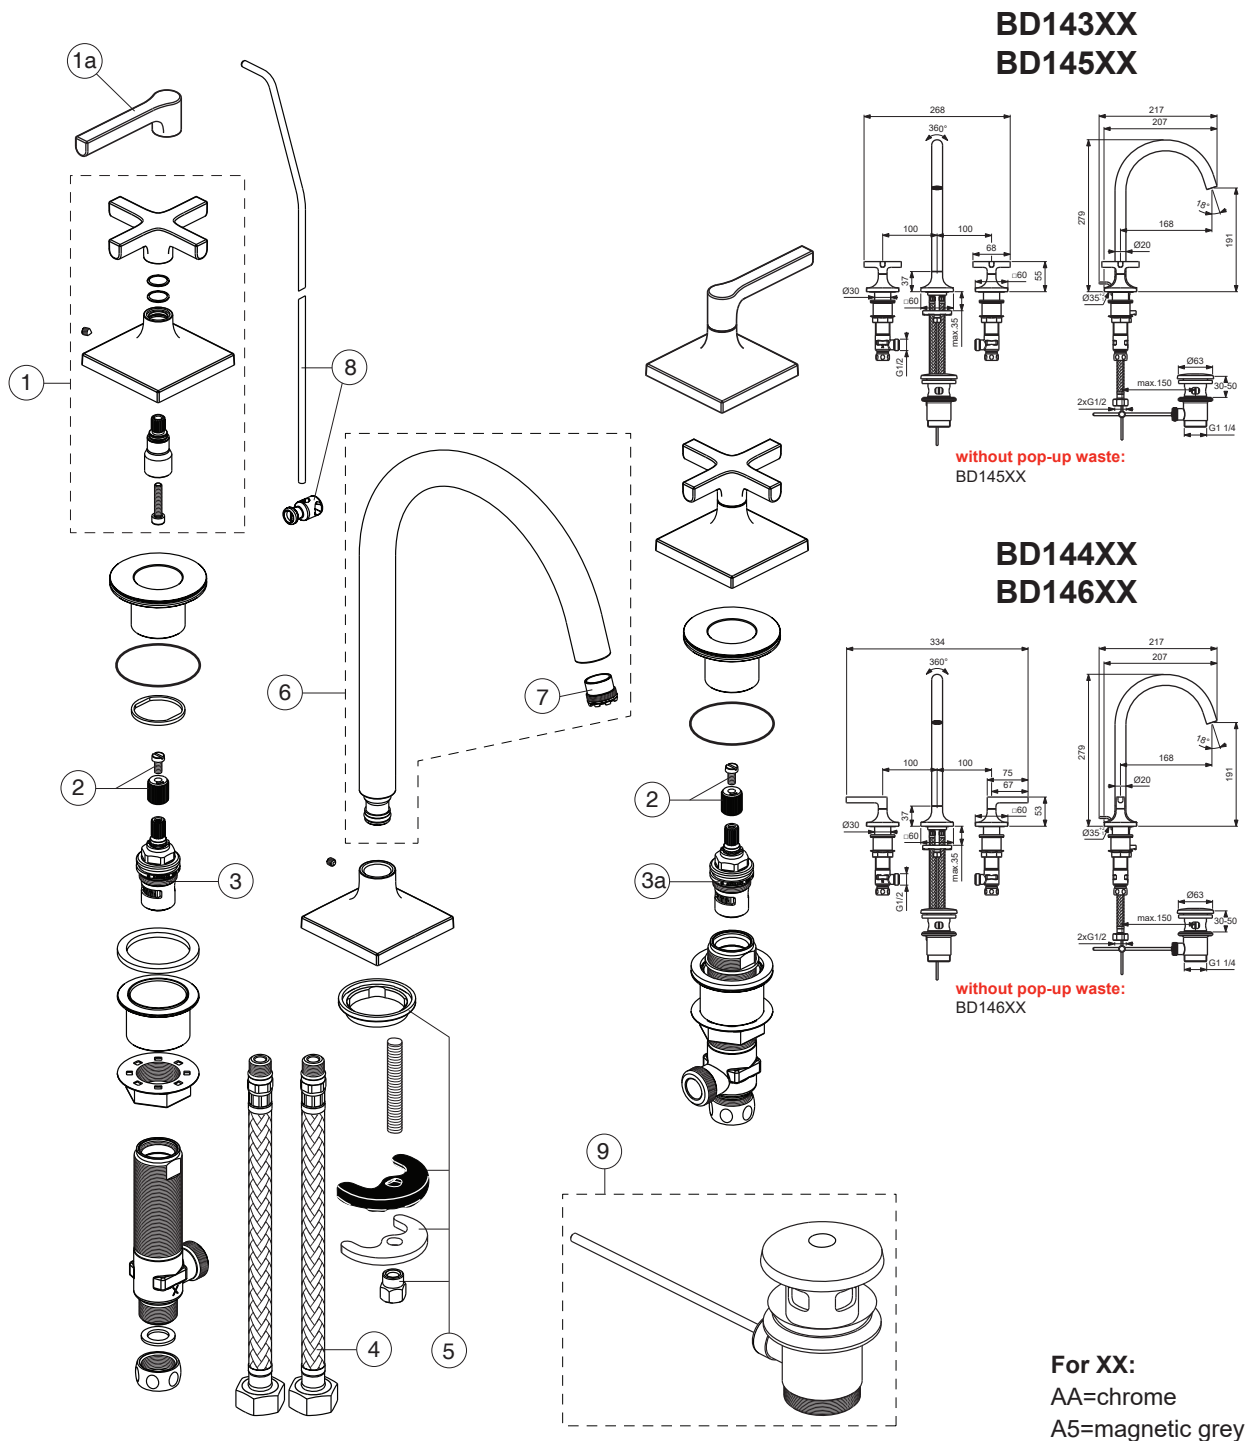

JOY NEO

Ideal Standard

Pos.	Signify	Spare parts-Nr.	Quantity	Pos.	Signify	Spare parts-Nr.	Quantity
1	Handle cross-compl.	B961752XX	1 Set				
1a	Handle lever-compl.	B961754XX	1 Set				
2	Adapter+screw	A861446NU	1 Set				
3	Ceramic valve G1/2,90°-LH	A861243NU*	1 Set				
3a	Ceramic valve G1/2,90°-RH	A861244NU*	1 Set				
4	Flex hose G1/2-L400mm	B960389NU	1 Pcs.				
5	Fixation set	A964520NU	1 Set				
6	R spout-compl.	B961769XX	1 Set				
7	Aer.cache M16.5x1-5l/min	A962708NU	1 Pcs.				
8	Pull-up rod-compl.	B960900XX	1 Set				
9	Pop-up drain ass.	A961230XX	1 Pcs.				