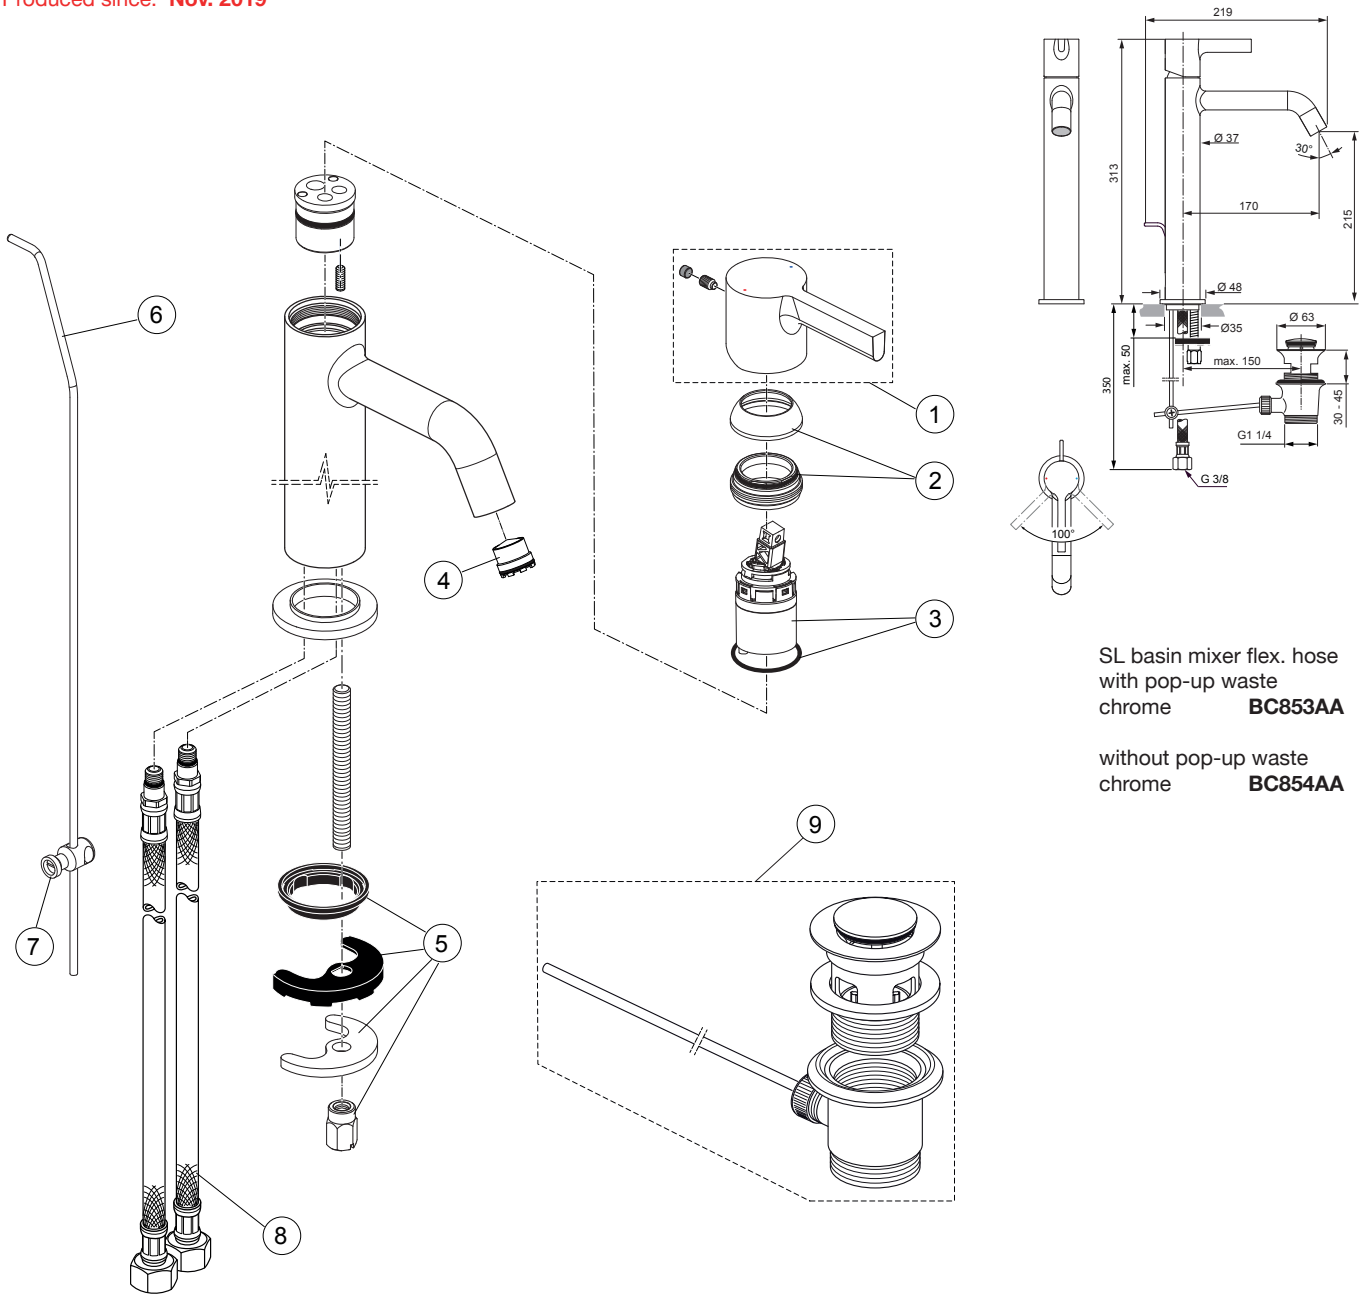

Produced since: **Nov. 2019**

SL basin mixer flex. hose
with pop-up waste
chrome **BC853AA**

without pop-up waste
chrome **BC854AA**

Replace XX with the appropriate finish code

Chrome = AA Silver Storm = GN Gold = A2 Magnetic Grey = A5

Example spare part order:

A 861 451 AA in Chrome

Pos.	Description	Part-Number	Qty.	Pos.	Description	Part-Number	Qty.
1	Lever cpl. with R/B print	A 861 451 XX	1 Set				
2	Cover cap with O-ring	A 861 417 XX	1 pcs				
3	Cartridge Ø28 + O - Ring	A 861 397 NU	1 Set				
4	Aerator M24x1 - 5ltr/min	A 960 197 NU*	1 pcs				
5	Fixation kit	A 960 486 NU*	1 Set				
6	Lift rod cpl. + Pos. 8	B 960 900 XX	1 Set				
7	Bracket	A 961 172 NU	1 pcs				
8	Flex. hose M8x1-G3/8-620	B 960 364 NU	1 pcs				
9	Pop-up waste complete	A 961 230 XX	1 Set				

*Universal set (not all parts needed)