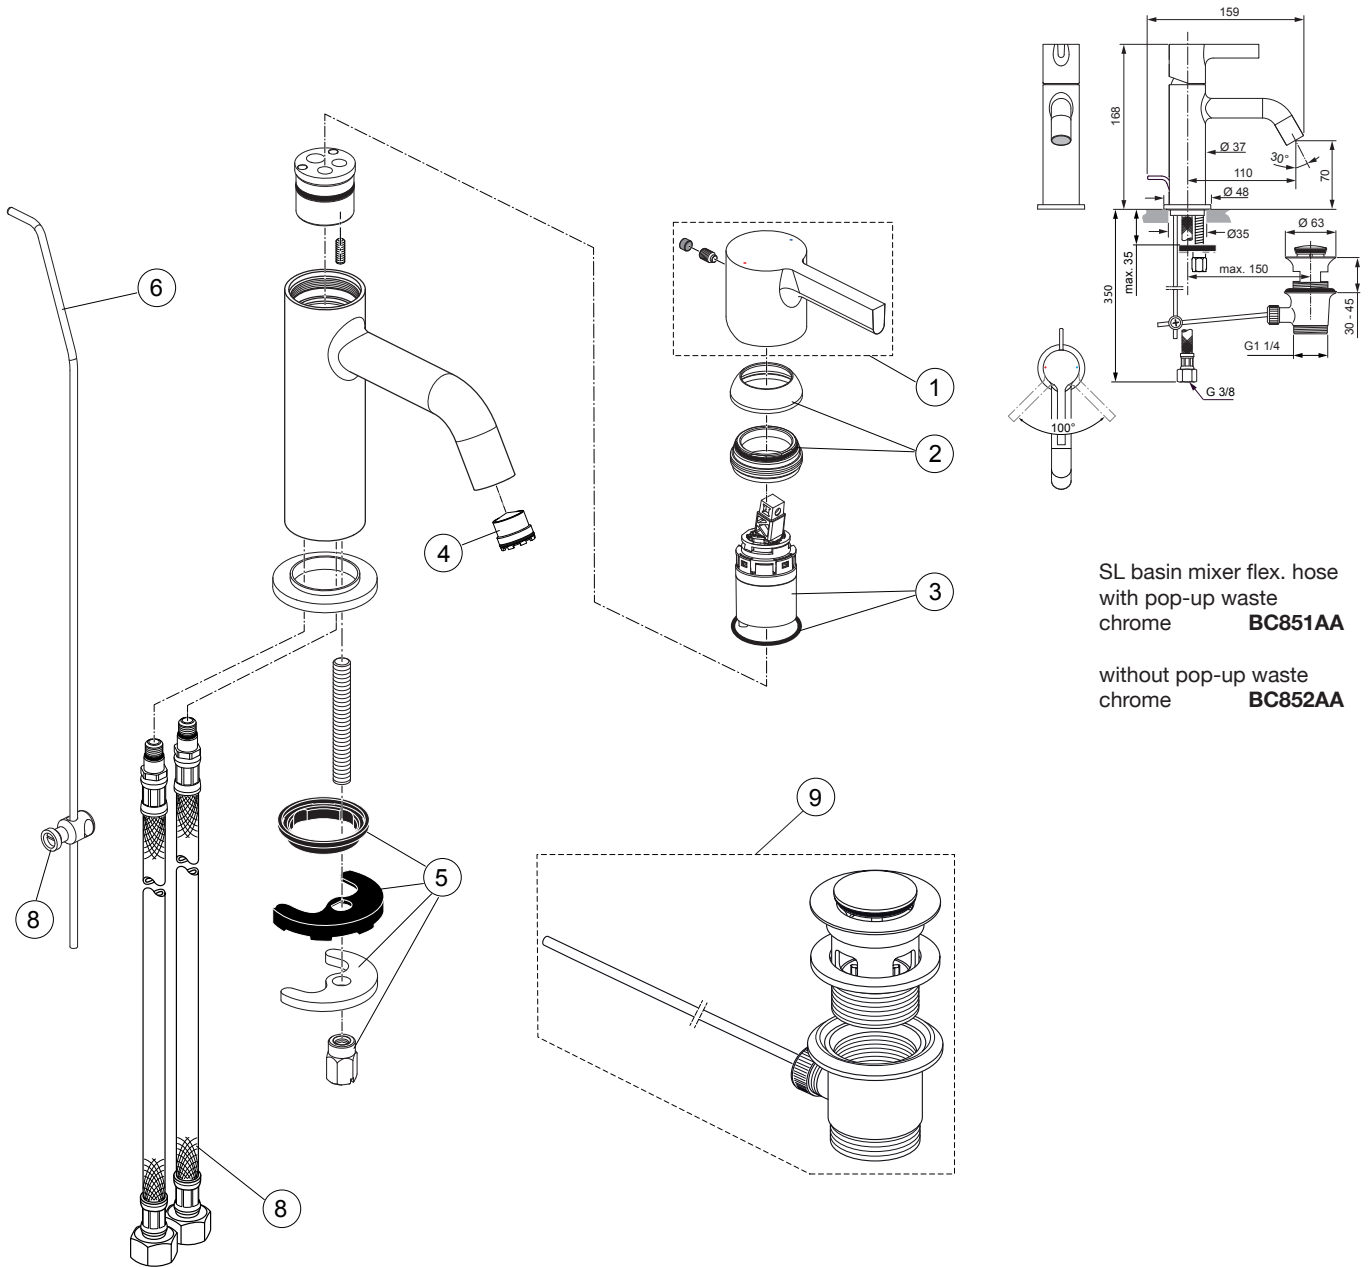

Produced since: Nov. 2019

SL basin mixer flex. hose with pop-up waste chrome **BC851AA**

without pop-up waste chrome **BC852AA**

Replace XX with the appropriate finish code

Chrome = AA Silver Storm = GN Gold = A2 Magnetic Grey = A5

Example spare part order:

A 861 451 AA in Chrome

Pos.	Description	Part-Number	Qty.	Pos.	Description	Part-Number	Qty.
1	Lever cpl. with R/B print	A 861 451 XX	1 Set				
2	Cover cap with O-ring	A 861 417 XX	1 pcs				
3	Cartridge Ø28 + O - Ring	A 861 397 NU	1 Set				
4	Aerator M24x1 - 5ltr/min	A 960 197 NU*	1 pcs				
5	Fixation kit	A 960 486 NU*	1 Set				
6	Lift rod cpl. + Pos. 8	B 960 900 XX	1 Set				
7	Bracket	A 961 172 NU	1 pcs				
8	Flex. hose M8x1-G3/8-425	A 962 370 NU	1 pcs				
9	Pop-up waste complete	A 961 230 XX	1 Set				

*Universal set (not all parts needed)