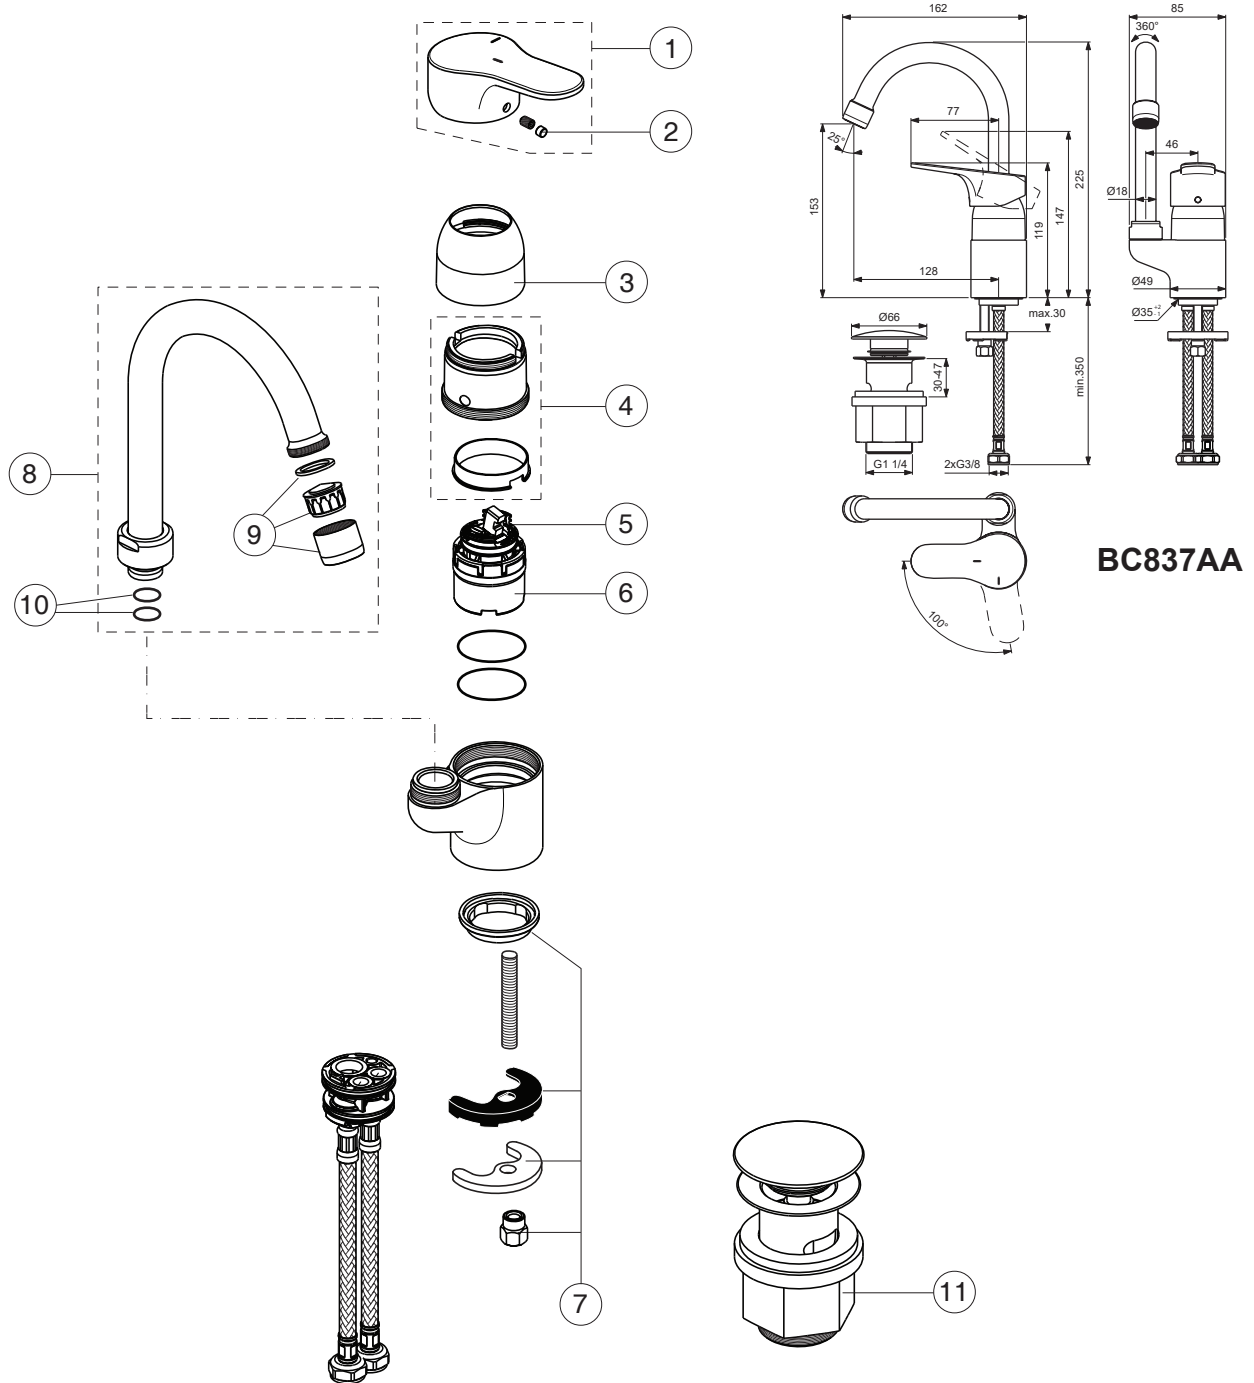

CERABASE

Ideal Standard

BC837AA

Pos.	Signify	Spare parts-Nr.	Quantity	Pos.	Signify	Spare parts-Nr.	Quantity
1	Lever	B961854AA	1 Set				
2	Rubber button	A963751NU	1 Pcs.				
3	Rosette M41x1.5	B961386AA	1 Pcs.				
4	Screw M41x1.5/M46x1.5	B961387NU	1 Set				
5	Hot limit stop	A861181NU	1 Pcs.				
6	Cartridge Ø38mm	A861156NU*	1 Set				
7	Fixation set	A964520NU	1 Set				
8	Tub.spout R120-5 l/min	B961840AA	1 Set				
9	Perlator M22x1-A-5 l/min	B961841AA	1 Pcs.				
10	O-Ring Ø13x2.5	A962728NU	2 Pcs.				
11	Click waste plastic	B961705AA	1 Pcs.				

*Universal set (not all parts needed)