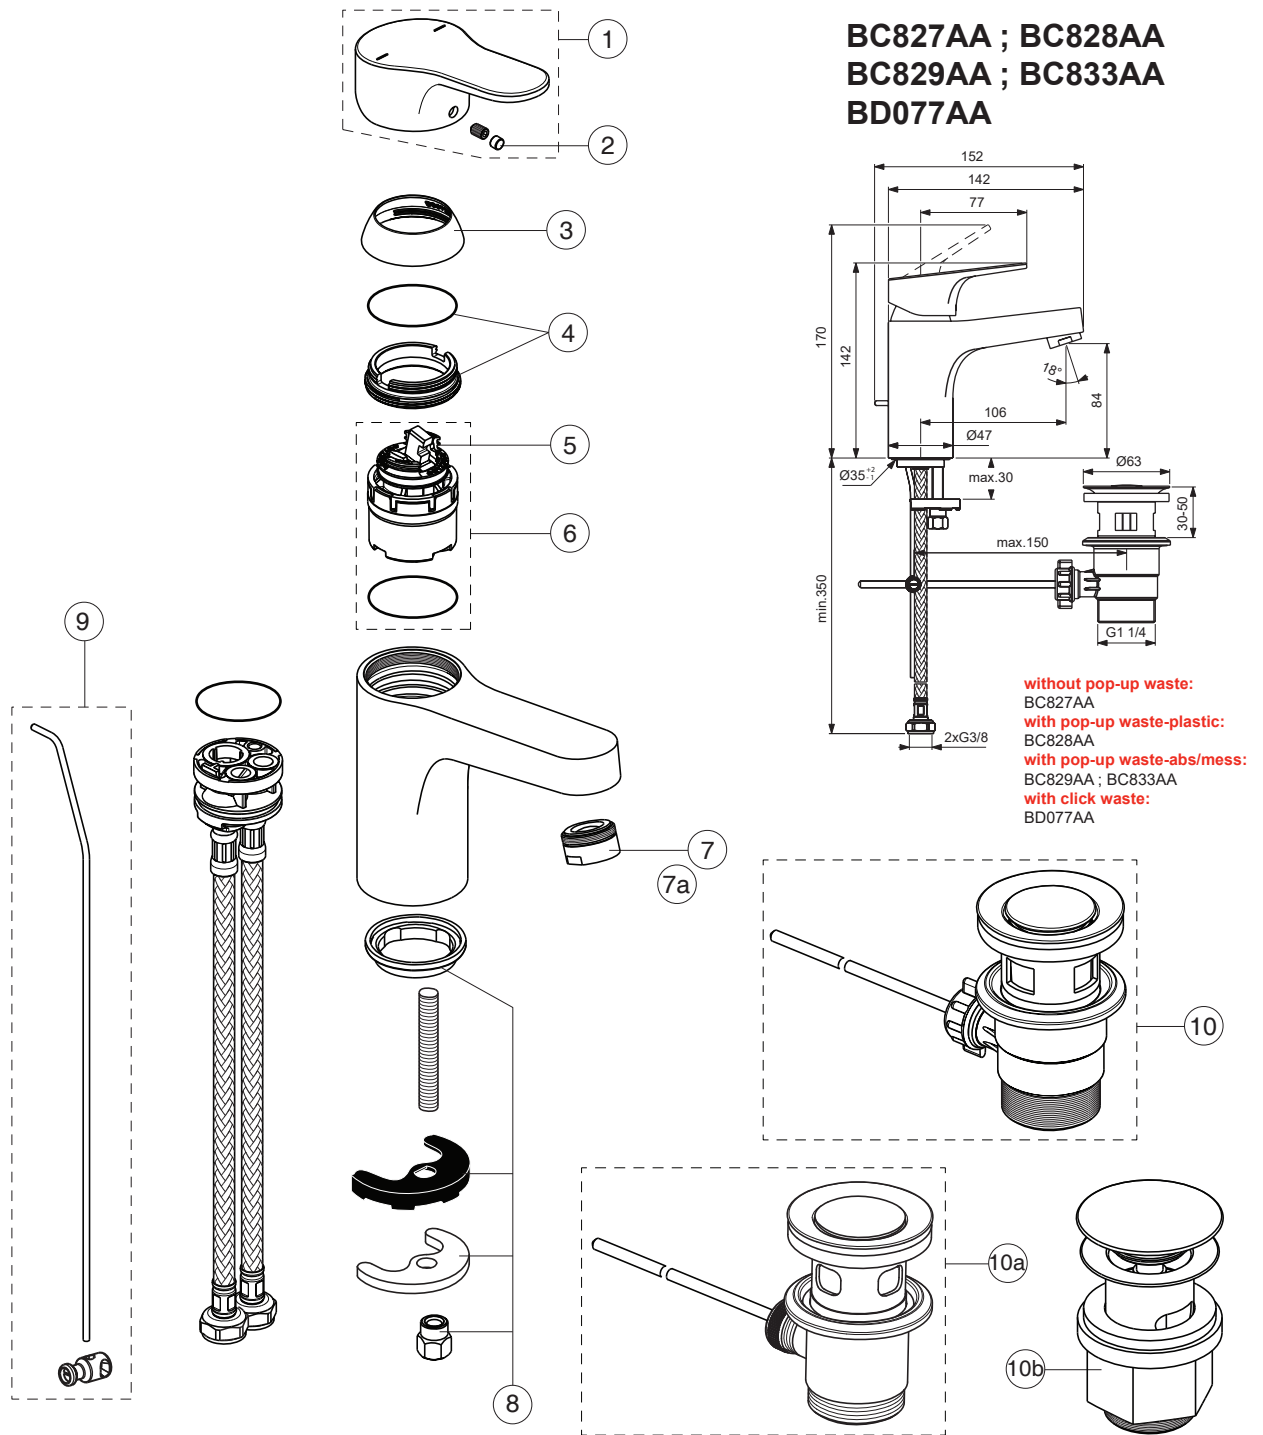

CERABASE

Ideal Standard

Pos.	Signify	Spare parts-Nr.	Quantity	Pos.	Signify	Spare parts-Nr.	Quantity
1	Lever	B961852AA	1 Set				
2	Rubber button	A963751NU	1 Pcs.				
3	Cap M38x1.5	B961373AA	1 Pcs.				
4	Screw M38x1.5	B961374NU	1 Set				
5	Hot limit stop	A861181NU	1 Pcs.				
6	Cartridge Ø38mm	A861156NU*	1 Set				
7	Aerator M24x1-5 l/min	B960754AA	1 Pcs.				
7a	Aerator M24x1-1G/min	B960883AA**	1 Pcs.				
8	Fixation set	A964520NU	1 Set				
9	Pull-up rod-compl.	B960900AA	1 Set				
10	Pop-up waste-plastic	B964550AA	1 Pcs.				
10a	Pop-up drain ass.	A962991AA	1 Pcs.				
10b	Click waste plastic	B961705AA	1 Pcs.				

*Universal set (not all parts needed)

** for BC833AA