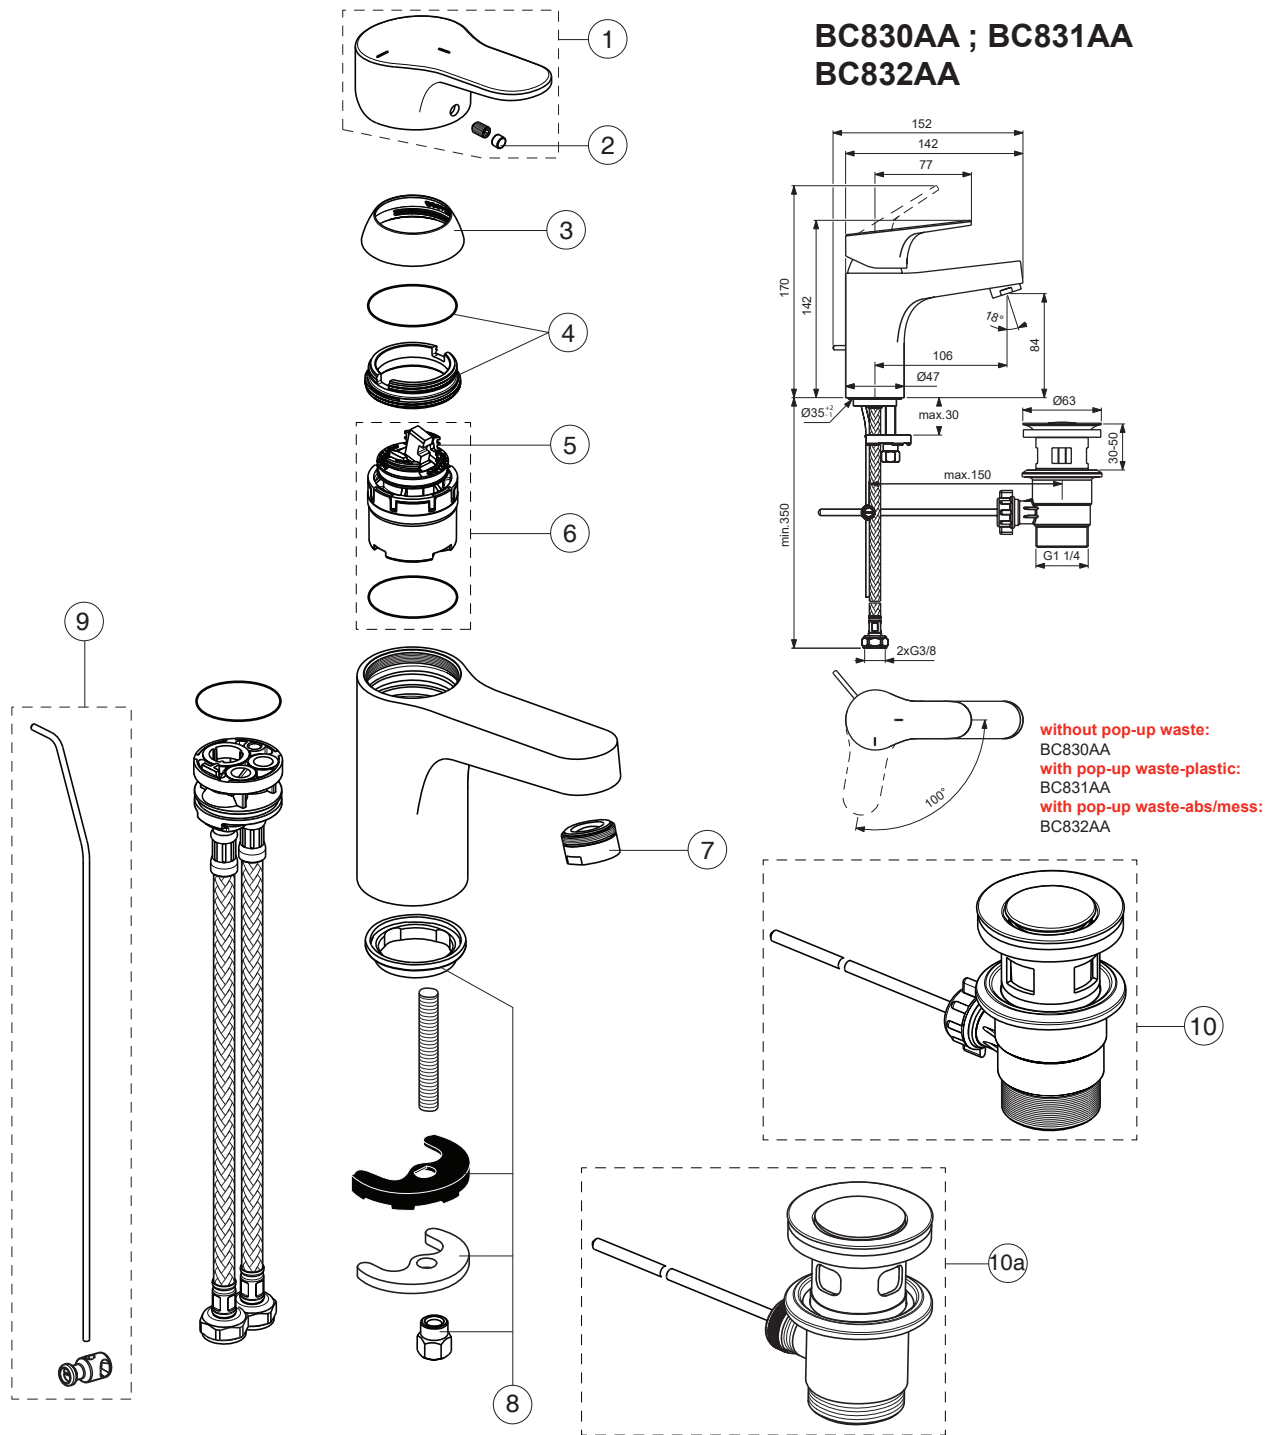

CERABASE

Ideal Standard

Pos.	Signify	Spare parts-Nr.	Quantity	Pos.	Signify	Spare parts-Nr.	Quantity
1	Lever	B961853AA	1 Set				
2	Rubber button	A963751NU	1 Pcs.				
3	Cap M38x1.5	B961373AA	1 Pcs.				
4	Screw M38x1.5	B961374NU	1 Set				
5	Hot limit stop	A861181NU	1 Pcs.				
6	Cartridge Ø38mm	A861156NU*	1 Set				
7	Aerator M24x1-5 l/min	B960754AA	1 Pcs.				
8	Fixation set	A964520NU	1 Set				
9	Pull-up rod-compl.	B960900AA	1 Set				
10	Pop-up waste-plastic	B964550AA	1 Pcs.				
10a	Pop-up drain ass.	A962991AA	1 Pcs.				

*Universal set (not all parts needed)