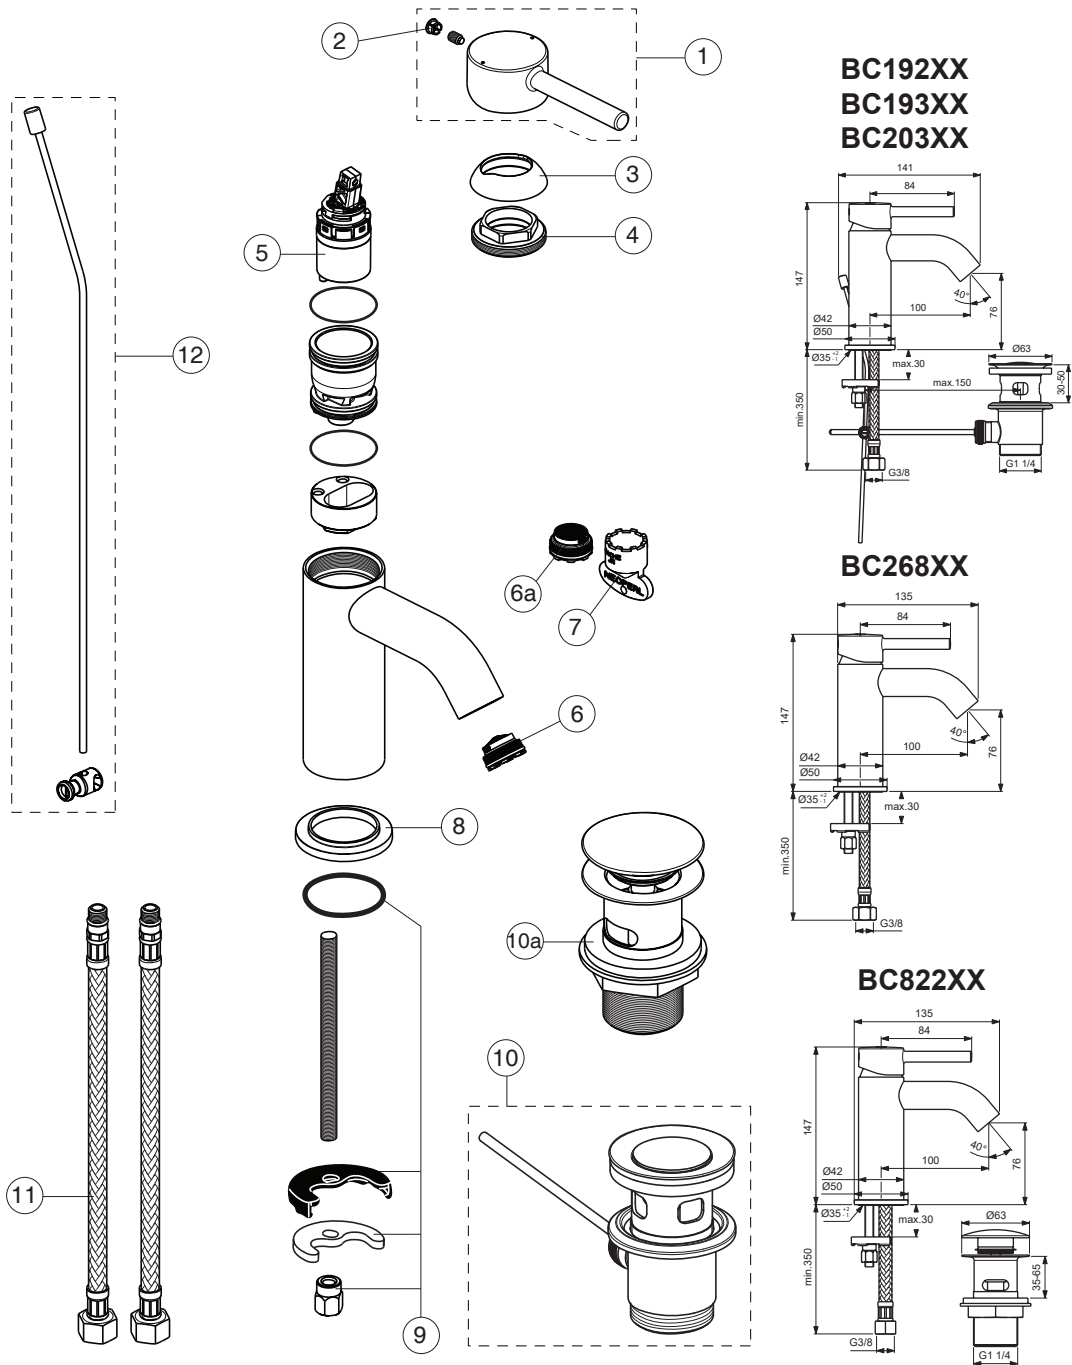

CERALINE

Ideal Standard

For XX=Coverage-Designate:

AA=chrome, GN=silver storm
A2=brushed gold, A5=magnetic grey

For Instance:

B961706AA for chrome

Pos.	Signify	Spare parts-Nr.	Quantity	Pos.	Signify	Spare parts-Nr.	Quantity
1	Lever, w/logo-set	B961706XX	1 Pcs.	11	Fl.hose G3/8/M8x1 /L500	A962005NU	1 Pcs.
2	Block cap	A961157XX	1 Pcs.	12	Pop up waste-compl.	B961384XX	1 Set
3	Cover cap	A861080XX	1 Pcs.				
4	Screw M38x1.5	B961645NU	1 Set				
5	Cartridge Ø28mm	A861397NU	1 Pcs.				
6	Aerator Honeycomb Cache M21.5x1	B960366NU*	1 Pcs.				
6a+7	Neoperl M21.5x1-5 l/min cache junior	B960889NU	1 Set				
7	Service key	B960654NU	1 Pcs.				
8	Rosette decorative	B960712XX	1 Pcs.				
9	Connecting set	B964702NU	1 Set				
10	Pop-up drain ass.	A962991XX	1 Pcs.				
10a	Click waste slotted	S8803AA	1 Pcs.				

* for BC192AA